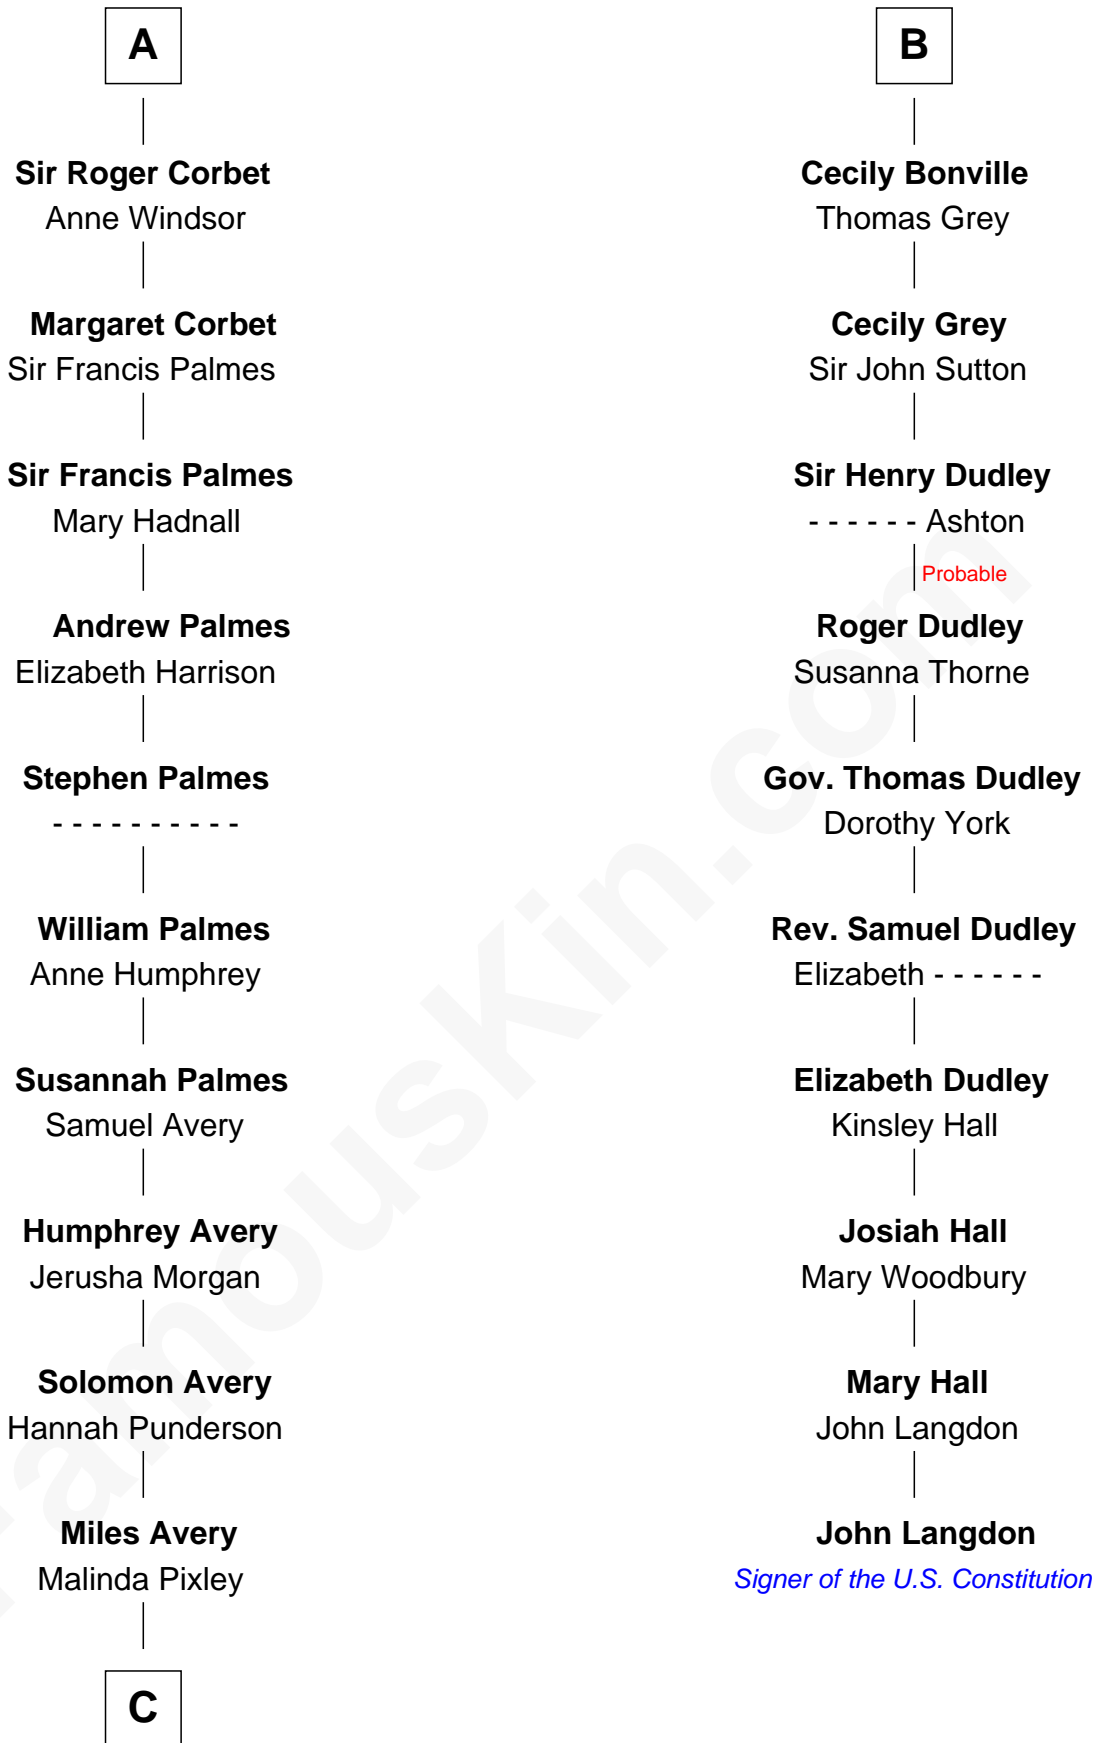

FamousKin.com Relationship Chart of

John D. Rockefeller

Founder of the Standard Oil Company

16th cousin 3 times removed of

John Langdon

Signer of the U.S. Constitution

Sir Richard de Burgh

Margaret - - - - -

Sir Thomas de Multon

Elizabeth de Multon

Sir Robert de Harington

Sir John Harington

- - - - -

Sir Robert Harington

Isabel Loring

Sir William Harington

Margaret Hill

Elizabeth Harington

William Bonville

William Bonville

Katherine Neville

B

C

—
Lucy Avery

Godfrey Lewis Rockefeller

—
William Avery Rockefeller

Eliza Davison

—
John D. Rockefeller

Founder of the Standard Oil Company

FamousKin.com