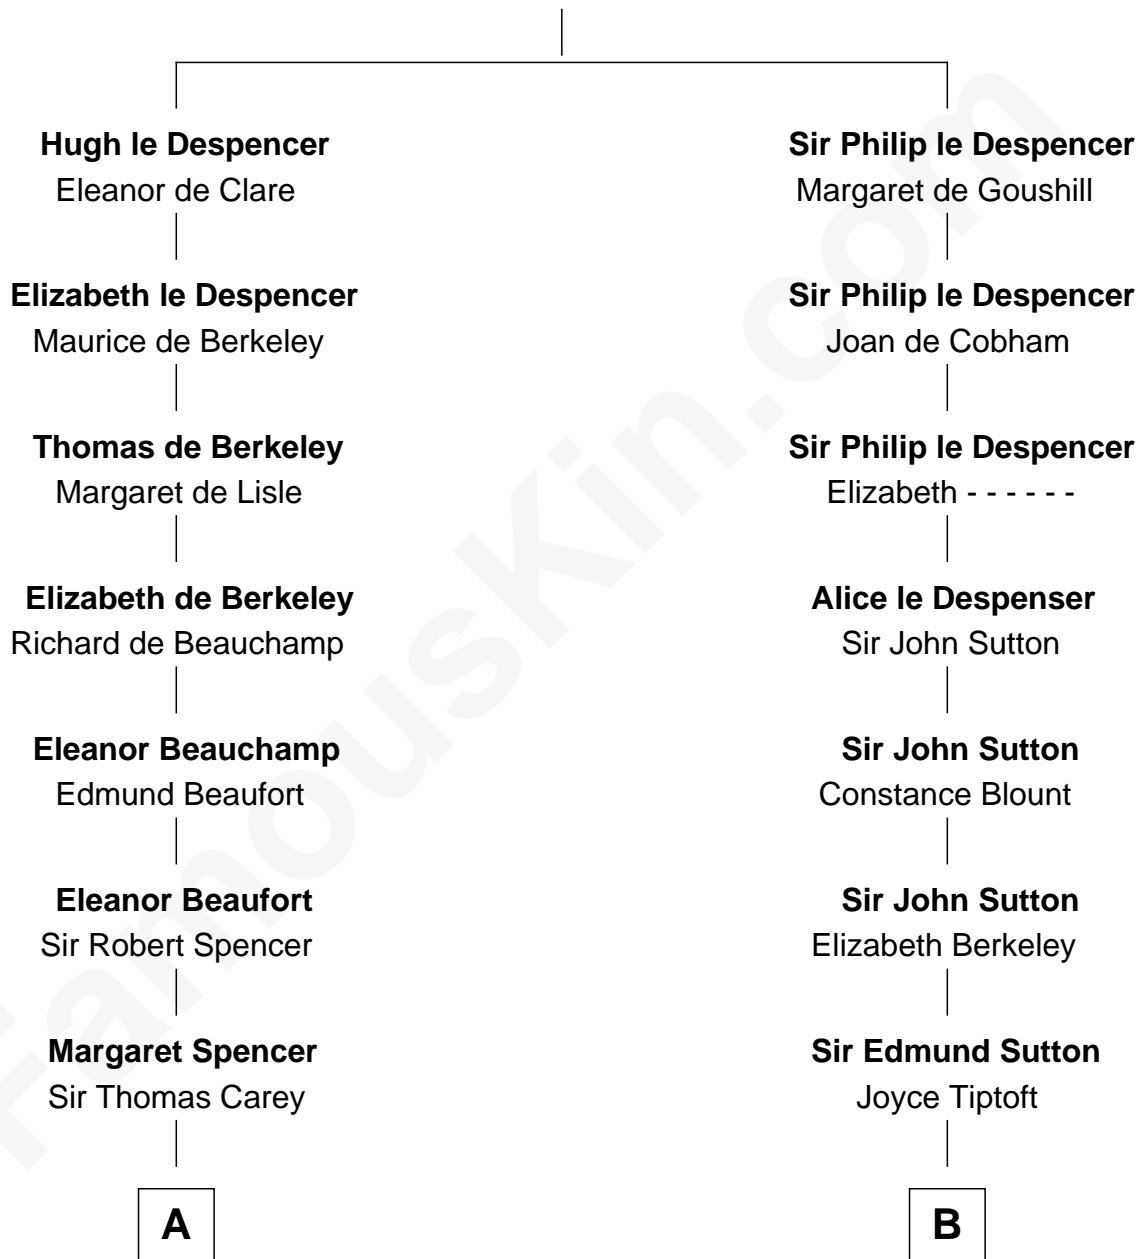

# FamousKin.com Relationship Chart of

**John D. Rockefeller**

*Founder of the Standard Oil Company*

16th cousin 3 times removed of

**John Langdon**

*Signer of the U.S. Constitution*

**Sir Hugh le Despencer**  
Isabella de Beauchamp

**C**

—  
**Lucy Avery**

Godfrey Lewis Rockefeller

—  
**William Avery Rockefeller**

Eliza Davison

—  
**John D. Rockefeller**

*Founder of the Standard Oil Company*

FamousKin.com