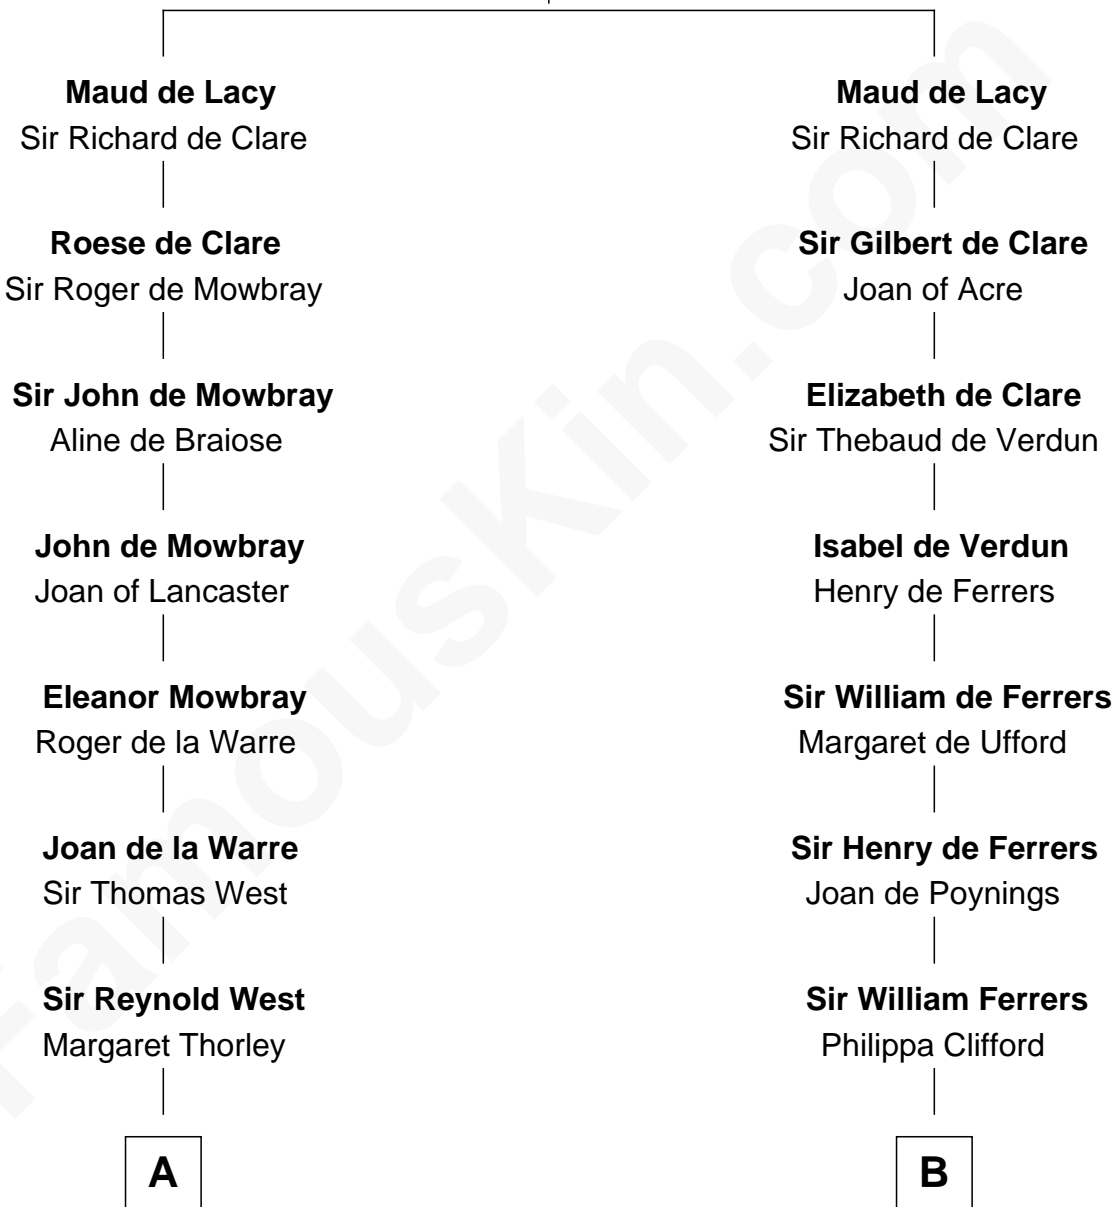

# FamousKin.com Relationship Chart of

**John D. Rockefeller**

*Founder of the Standard Oil Company*

20th cousin 1 time removed of

**Hetty Green**

*"The Witch of Wall Street"*

**John de Lacy**  
Margaret de Quincy

**C**

**Solomon Avery**  
Hannah Punderson

**Miles Avery**  
Malinda Pixley

**Lucy Avery**  
Godfrey Lewis Rockefeller

**William Avery Rockefeller**  
Eliza Davison

**John D. Rockefeller**  
*Founder of the Standard Oil Company*

**D**

**Sarah Hicks**  
Gideon Howland

**Gideon Howland**  
Mehitable Howland

**Abby Slocum Howland**  
Edward Mott Robinson

**Hetty Green**  
*"The Witch of Wall Street"*