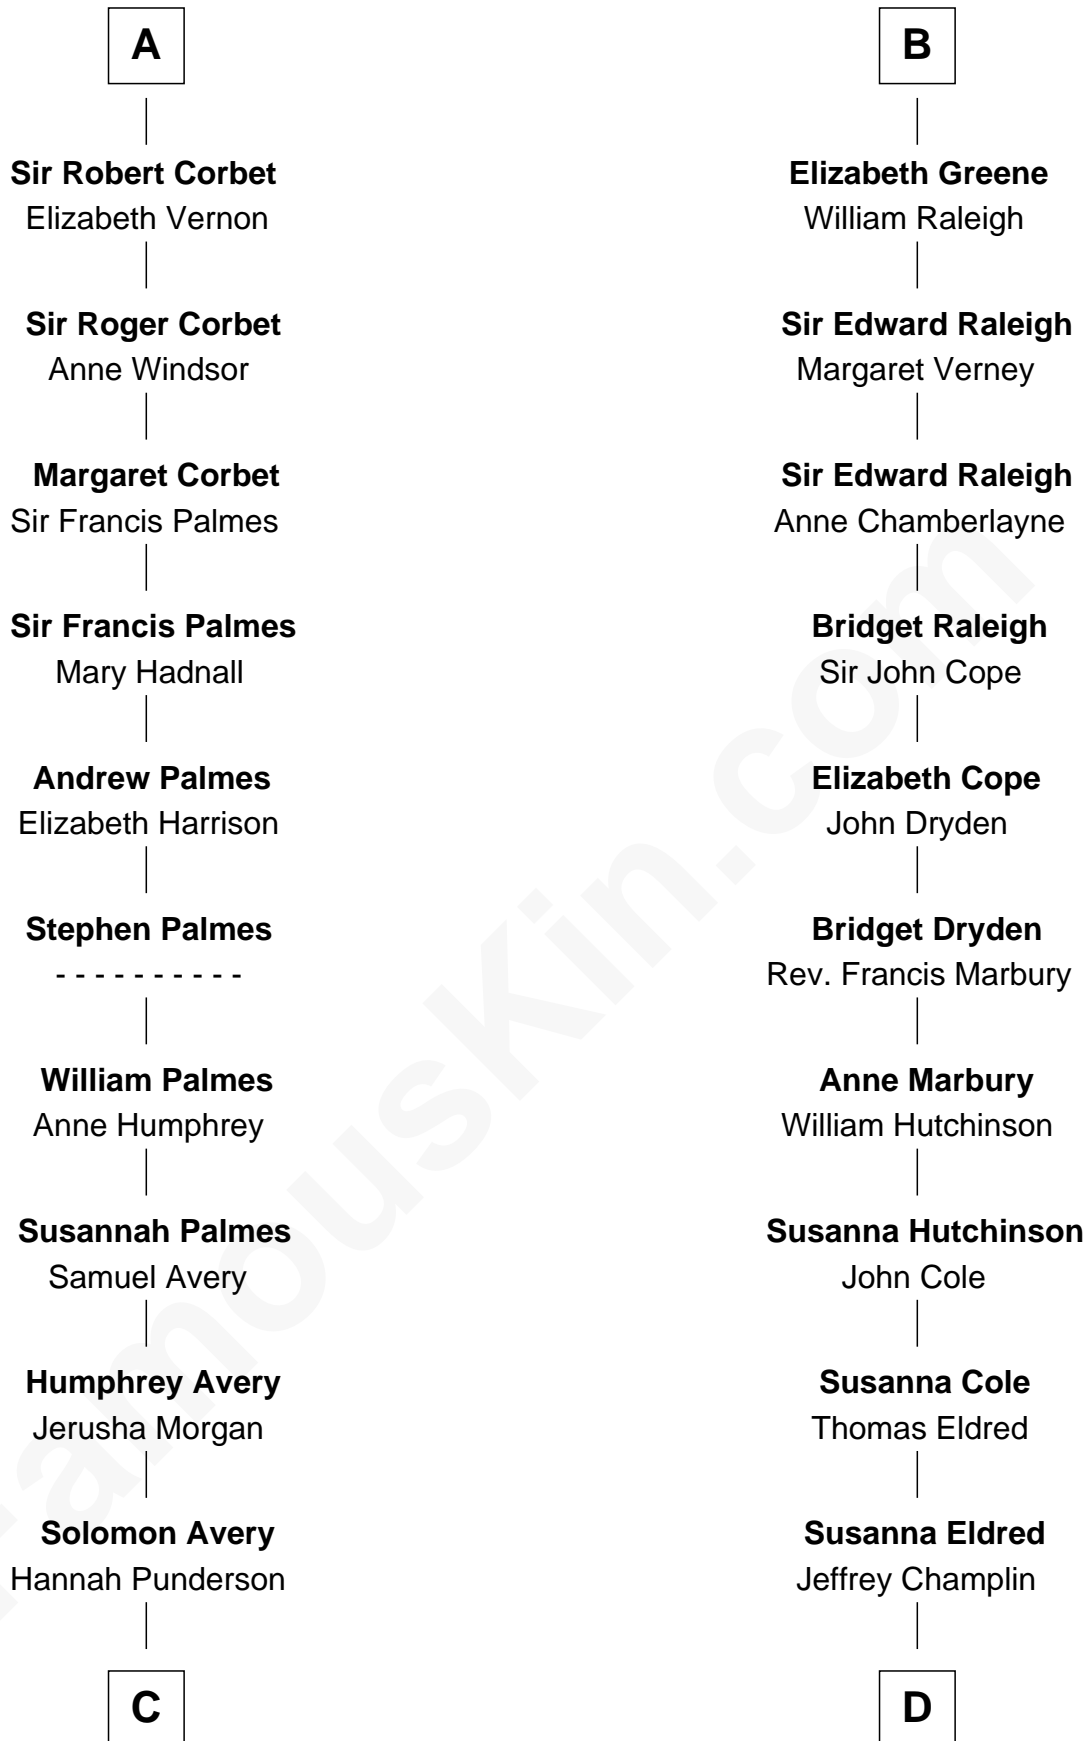

FamousKin.com Relationship Chart of

John D. Rockefeller

Founder of the Standard Oil Company

20th cousin 1 time removed of

Shanghai Pierce

Texas Cattleman

Sir Roger de Somery

Nichole d'Aubenev

C

Miles Avery
Malinda Pixley

Lucy Avery
Godfrey Lewis Rockefeller

William Avery Rockefeller
Eliza Davison

John D. Rockefeller
Founder of the Standard Oil Company

D

Emlin Champlin
Joseph Wilbore

Ambless Wilbore
Nathaniel Stoddard

Susanna Stoddard
Isaac Pearce

Jonathan D. Pearce
Hanna Phillips Head

Shanghai Pierce
Texas Cattleman