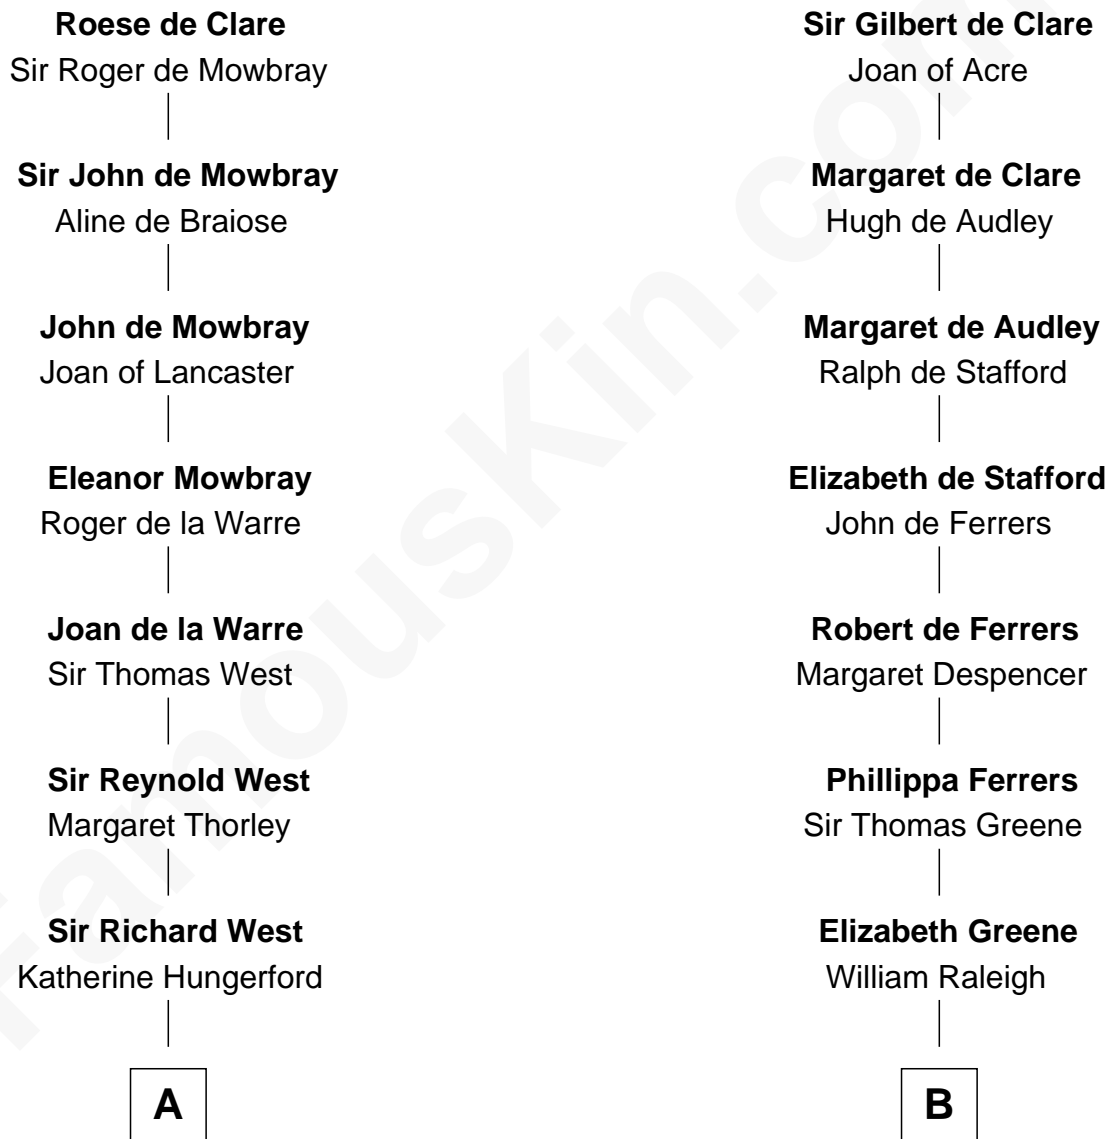

FamousKin.com Relationship Chart of

John D. Rockefeller

Founder of the Standard Oil Company

20th cousin of

Shanghai Pierce

Texas Cattleman

Sir Richard de Clare

Maud de Lacy

C

Miles Avery
Malinda Pixley

Lucy Avery
Godfrey Lewis Rockefeller

William Avery Rockefeller
Eliza Davison

John D. Rockefeller
Founder of the Standard Oil Company

D

Ambless Wilbore
Nathaniel Stoddard

Susanna Stoddard
Isaac Pearce

Jonathan D. Pearce
Hanna Phillips Head

Shanghai Pierce
Texas Cattleman

FamousKin.com