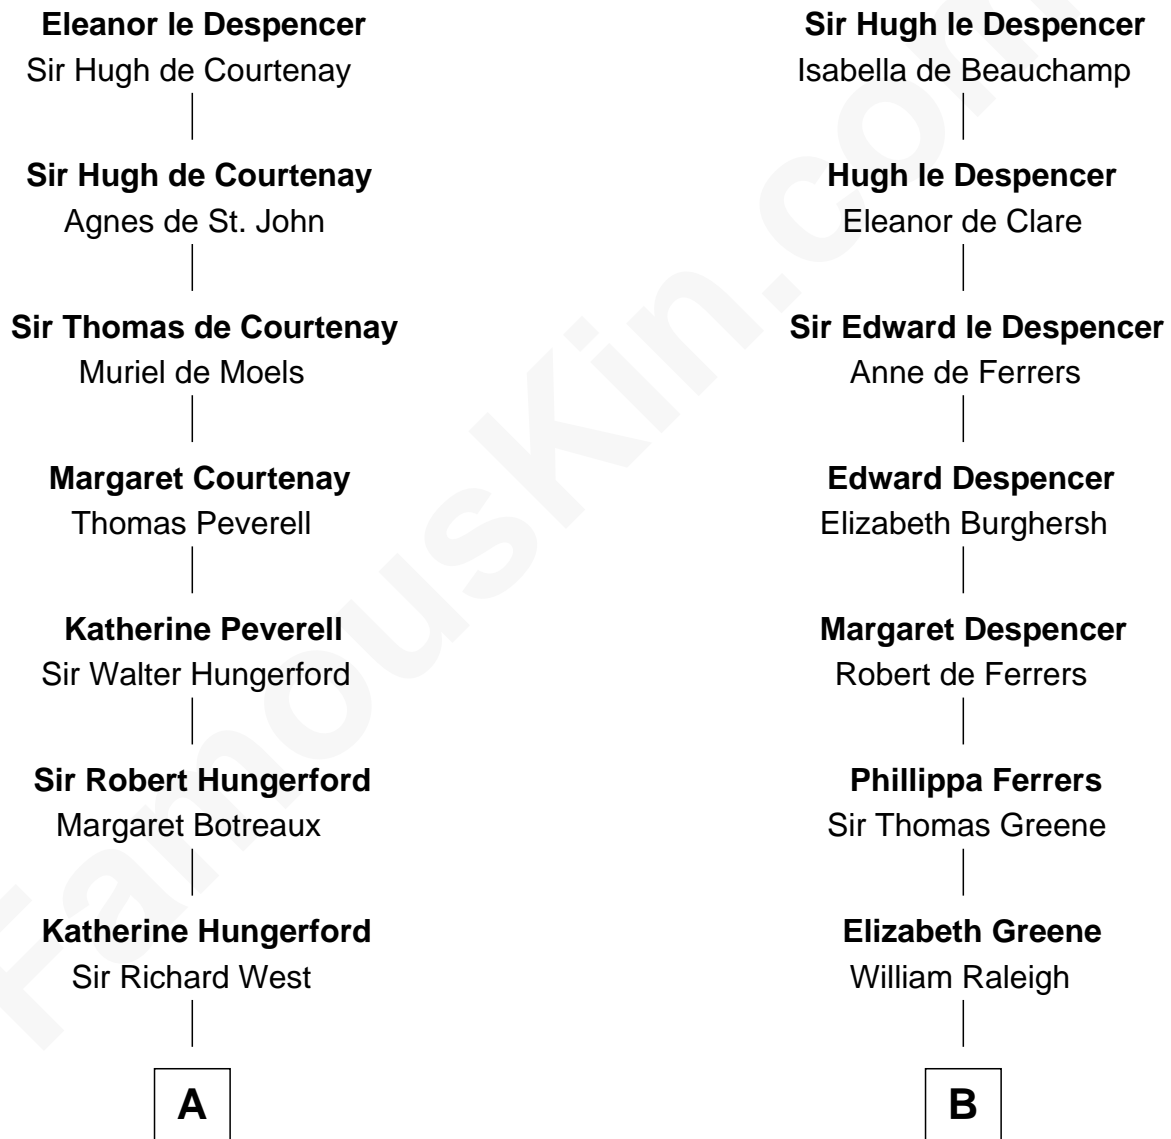

FamousKin.com

Relationship Chart of

John D. Rockefeller

Founder of the Standard Oil Company

20th cousin of

Shanghai Pierce

Texas Cattleman

Sir Hugh le Despencer

Aveline Basset

C

Miles Avery
Malinda Pixley

Lucy Avery
Godfrey Lewis Rockefeller

William Avery Rockefeller
Eliza Davison

John D. Rockefeller
Founder of the Standard Oil Company

D

Ambless Wilbore
Nathaniel Stoddard

Susanna Stoddard
Isaac Pearce

Jonathan D. Pearce
Hanna Phillips Head

Shanghai Pierce
Texas Cattleman

FamousKin.com