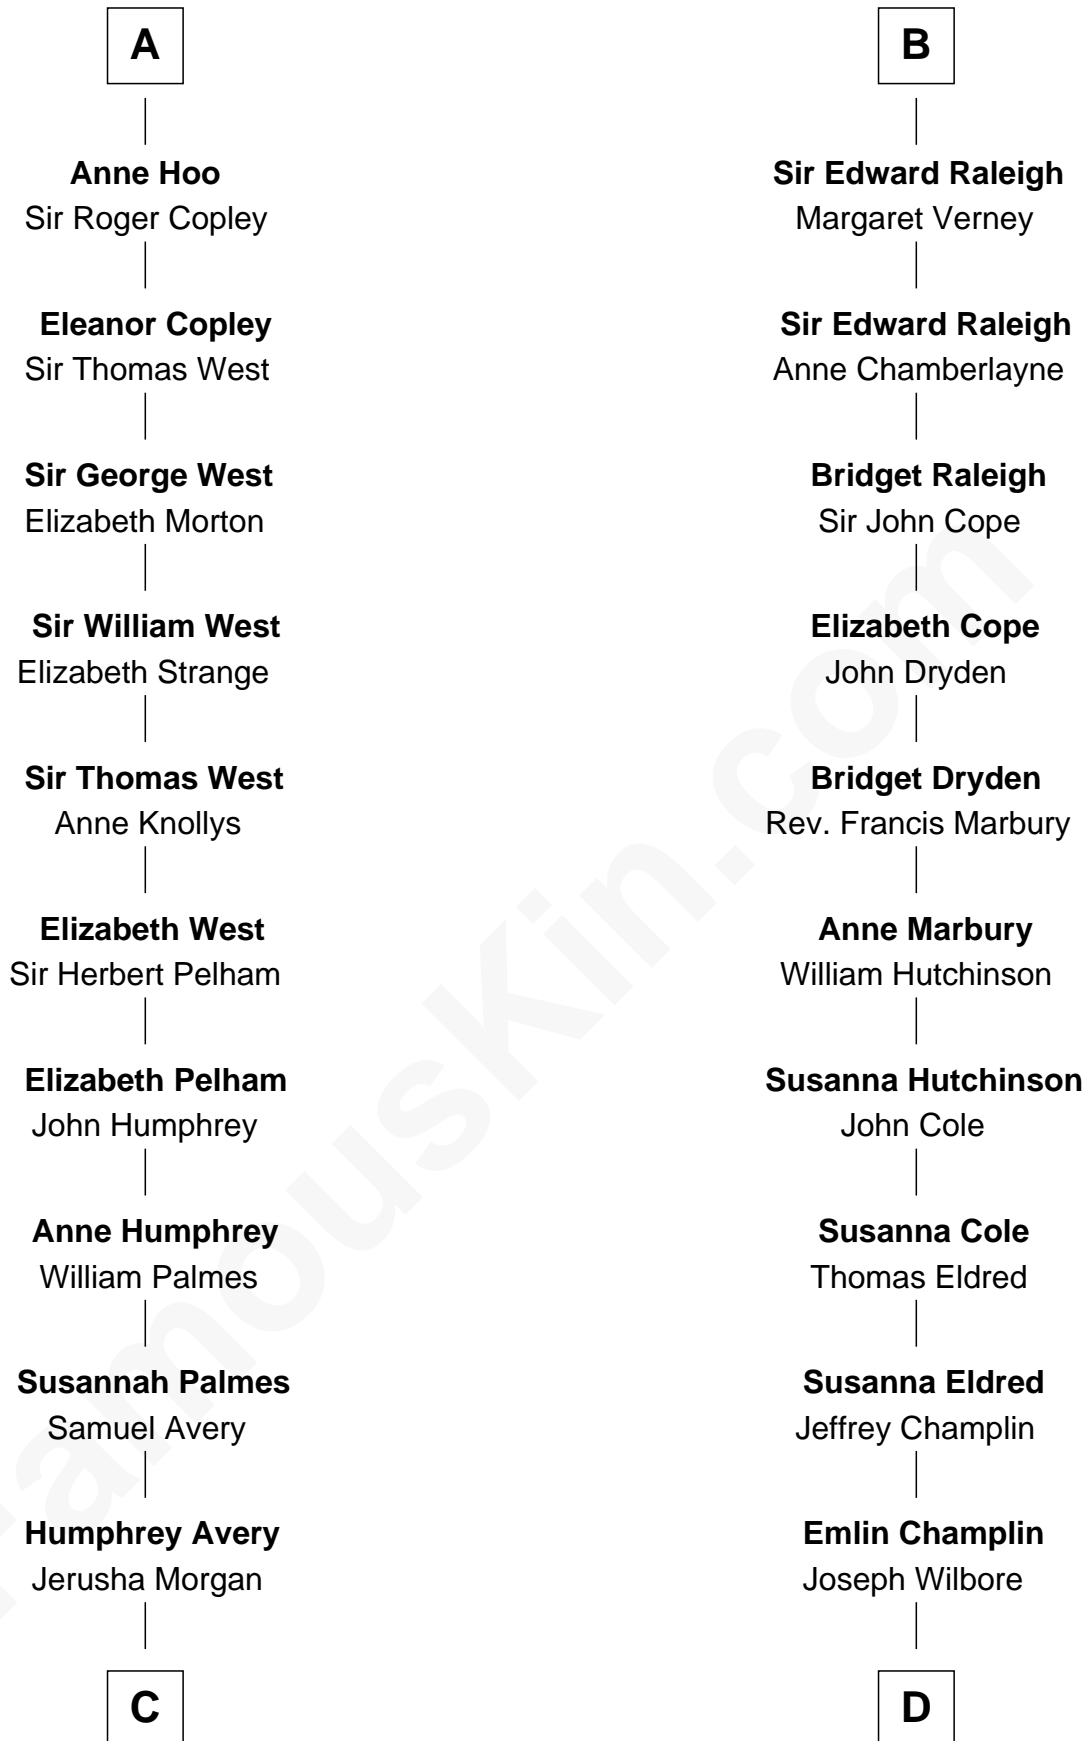

FamousKin.com Relationship Chart of

John D. Rockefeller

Founder of the Standard Oil Company

20th cousin 1 time removed of

Shanghai Pierce

Texas Cattleman

Sir James de Audley

Ela Longespee

Margaret Despencer

Phillippa Ferrers

Sir Thomas Greene

Elizabeth Greene

William Raleigh

B

C

Solomon Avery
Hannah Punderson

Miles Avery
Malinda Pixley

Lucy Avery
Godfrey Lewis Rockefeller

William Avery Rockefeller
Eliza Davison

John D. Rockefeller
Founder of the Standard Oil Company

D

Ambless Wilbore
Nathaniel Stoddard

Susanna Stoddard
Isaac Pearce

Jonathan D. Pearce
Hanna Phillips Head

Shanghai Pierce
Texas Cattleman

FamousKin.com