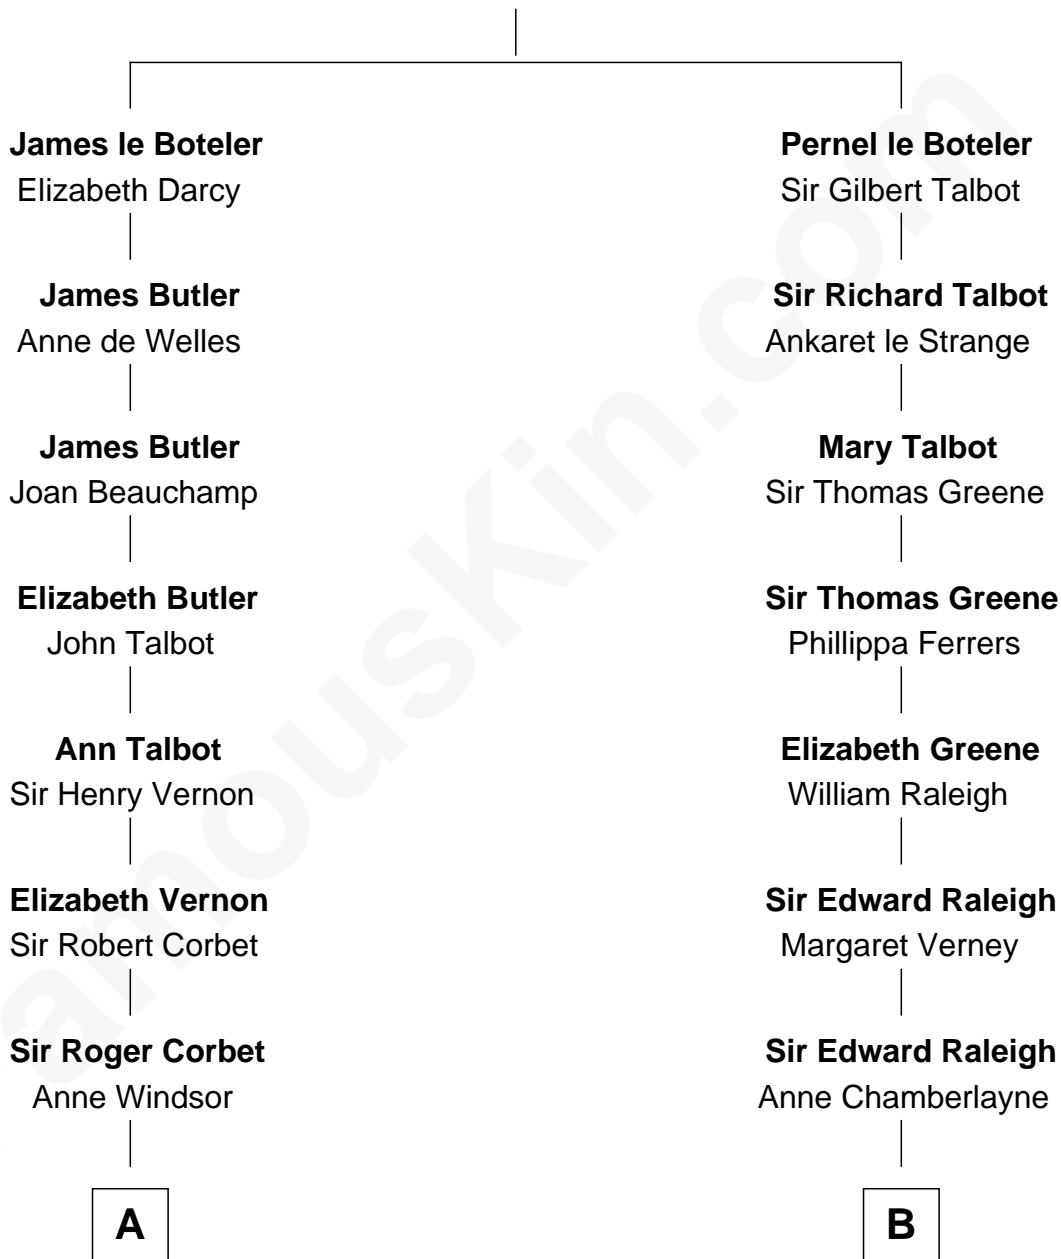

FamousKin.com Relationship Chart of

John D. Rockefeller

Founder of the Standard Oil Company

18th cousin of

Shanghai Pierce

Texas Cattleman

Sir James le Boteler

Eleanor de Bohun

C

William Avery Rockefeller

Eliza Davison

John D. Rockefeller

Founder of the Standard Oil Company

D

Jonathan D. Pearce

Hanna Phillips Head

Shanghai Pierce

Texas Cattleman

FamousKin.com