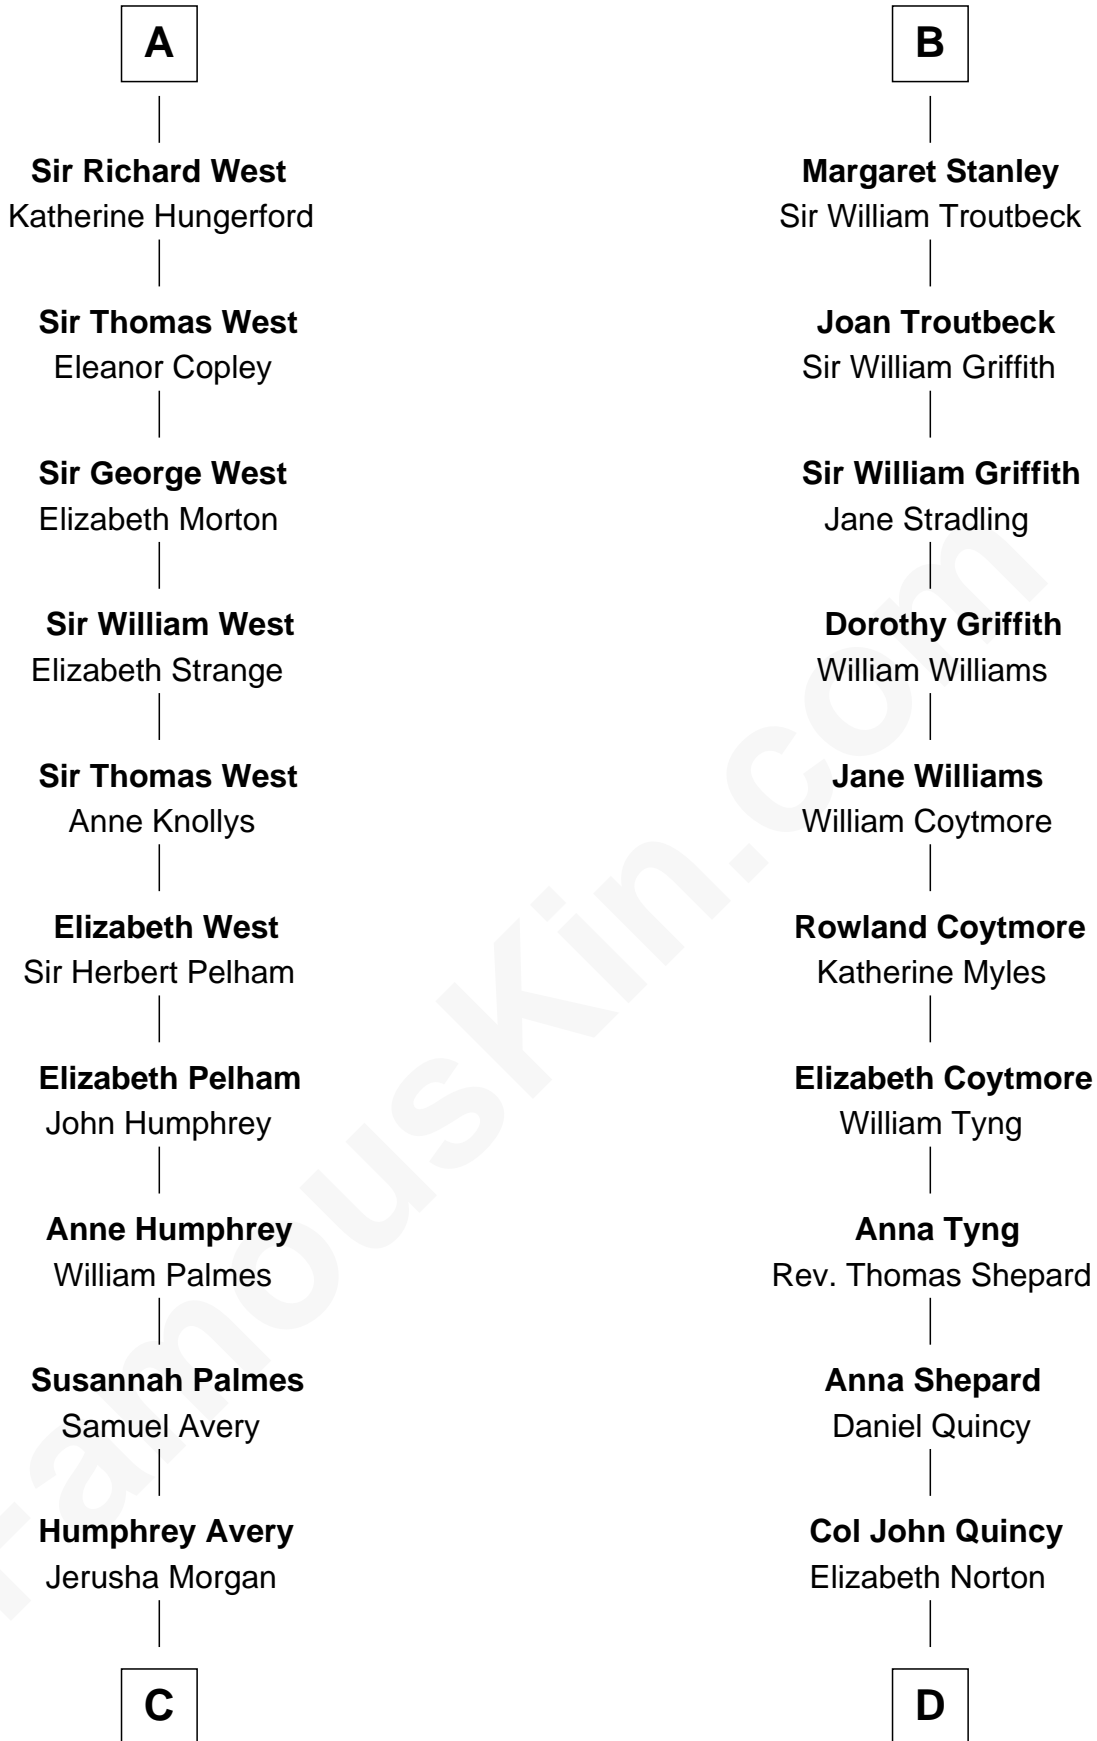

# FamousKin.com Relationship Chart of

**John D. Rockefeller**

*Founder of the Standard Oil Company*

19th cousin 2 times removed of

**John Quincy Adams**

*6th U.S. President*

**Louis VIII, King of France**

Blanche of Castile

Matilda of Brabant

**Blanche of Artois**

Edmund Plantagenet

**Henry Plantagenet**

Maud de Chaworth

**Eleanor Plantagenet**

Richard Fitzalan

**Sir Richard Fitzalan**

Elizabeth de Bohun

**Elizabeth Fitzalan**

Sir Robert Goushill

**Joan Goushill**

Sir Thomas Stanley

**B**

**C**

**Solomon Avery**  
Hannah Punderson

**Miles Avery**  
Malinda Pixley

**Lucy Avery**  
Godfrey Lewis Rockefeller

**William Avery Rockefeller**  
Eliza Davison

**John D. Rockefeller**  
*Founder of the Standard Oil Company*

**D**

**Elizabeth Quincy**  
Rev. William Smith