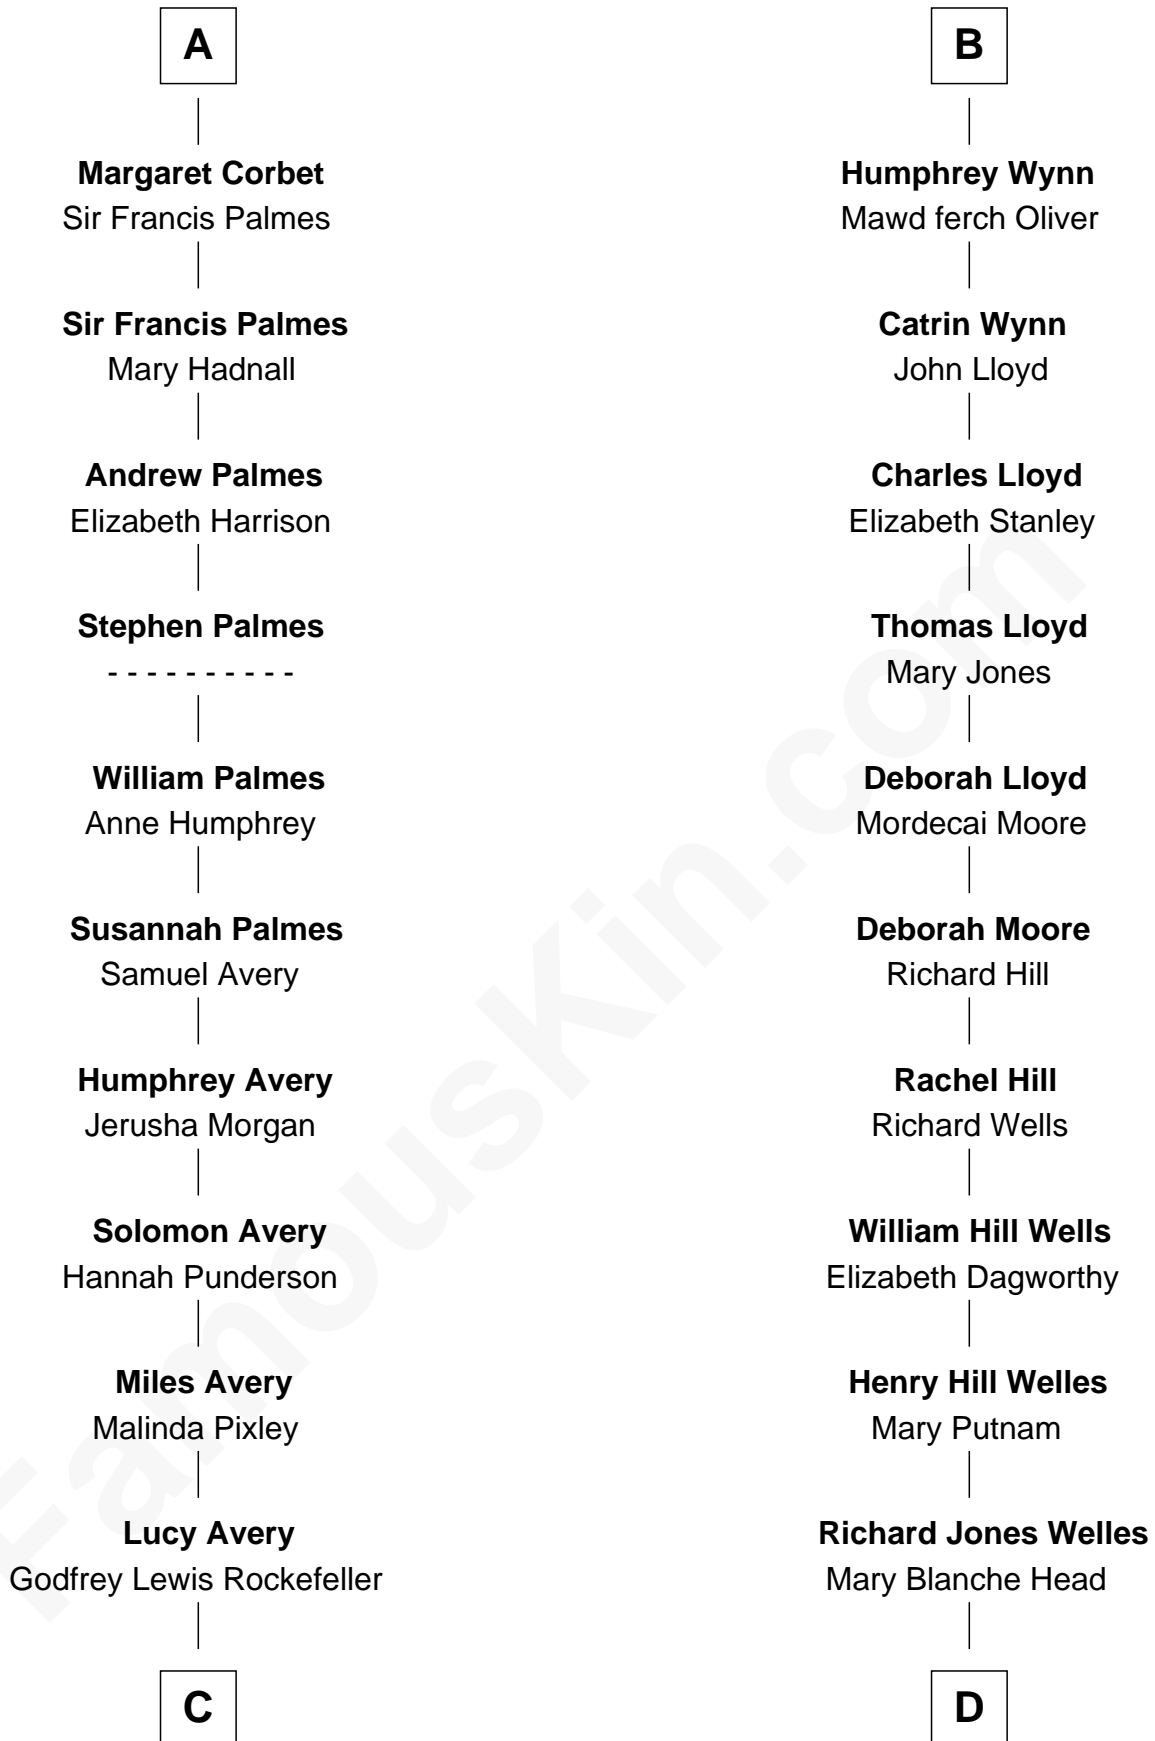

FamousKin.com Relationship Chart of

John D. Rockefeller

Founder of the Standard Oil Company

18th cousin of

Orson Welles

Radio, Stage, and Movie Actor

Sir William de Bohun
Elizabeth de Badlesmere

C

William Avery Rockefeller

Eliza Davison

John D. Rockefeller

Founder of the Standard Oil Company

D

Richard Head Welles

Beatrice Ives

Orson Welles