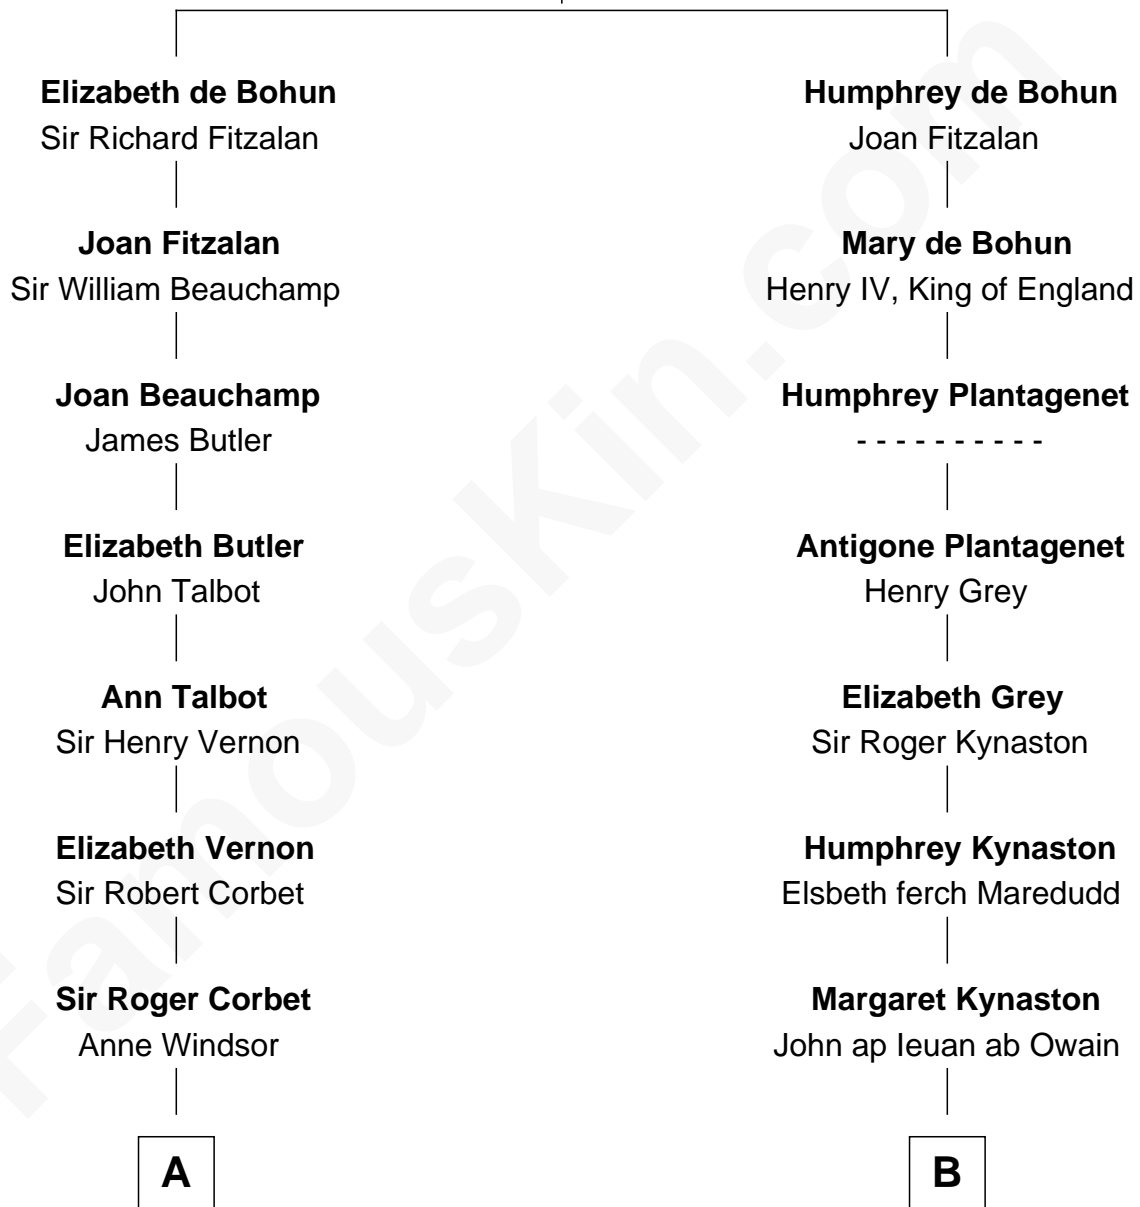

FamousKin.com Relationship Chart of

John D. Rockefeller

Founder of the Standard Oil Company

18th cousin of

Orson Welles

Radio, Stage, and Movie Actor

Sir William de Bohun
Elizabeth de Badlesmere

C

William Avery Rockefeller

Eliza Davison

John D. Rockefeller

Founder of the Standard Oil Company

D

Richard Head Welles

Beatrice Ives

Orson Welles