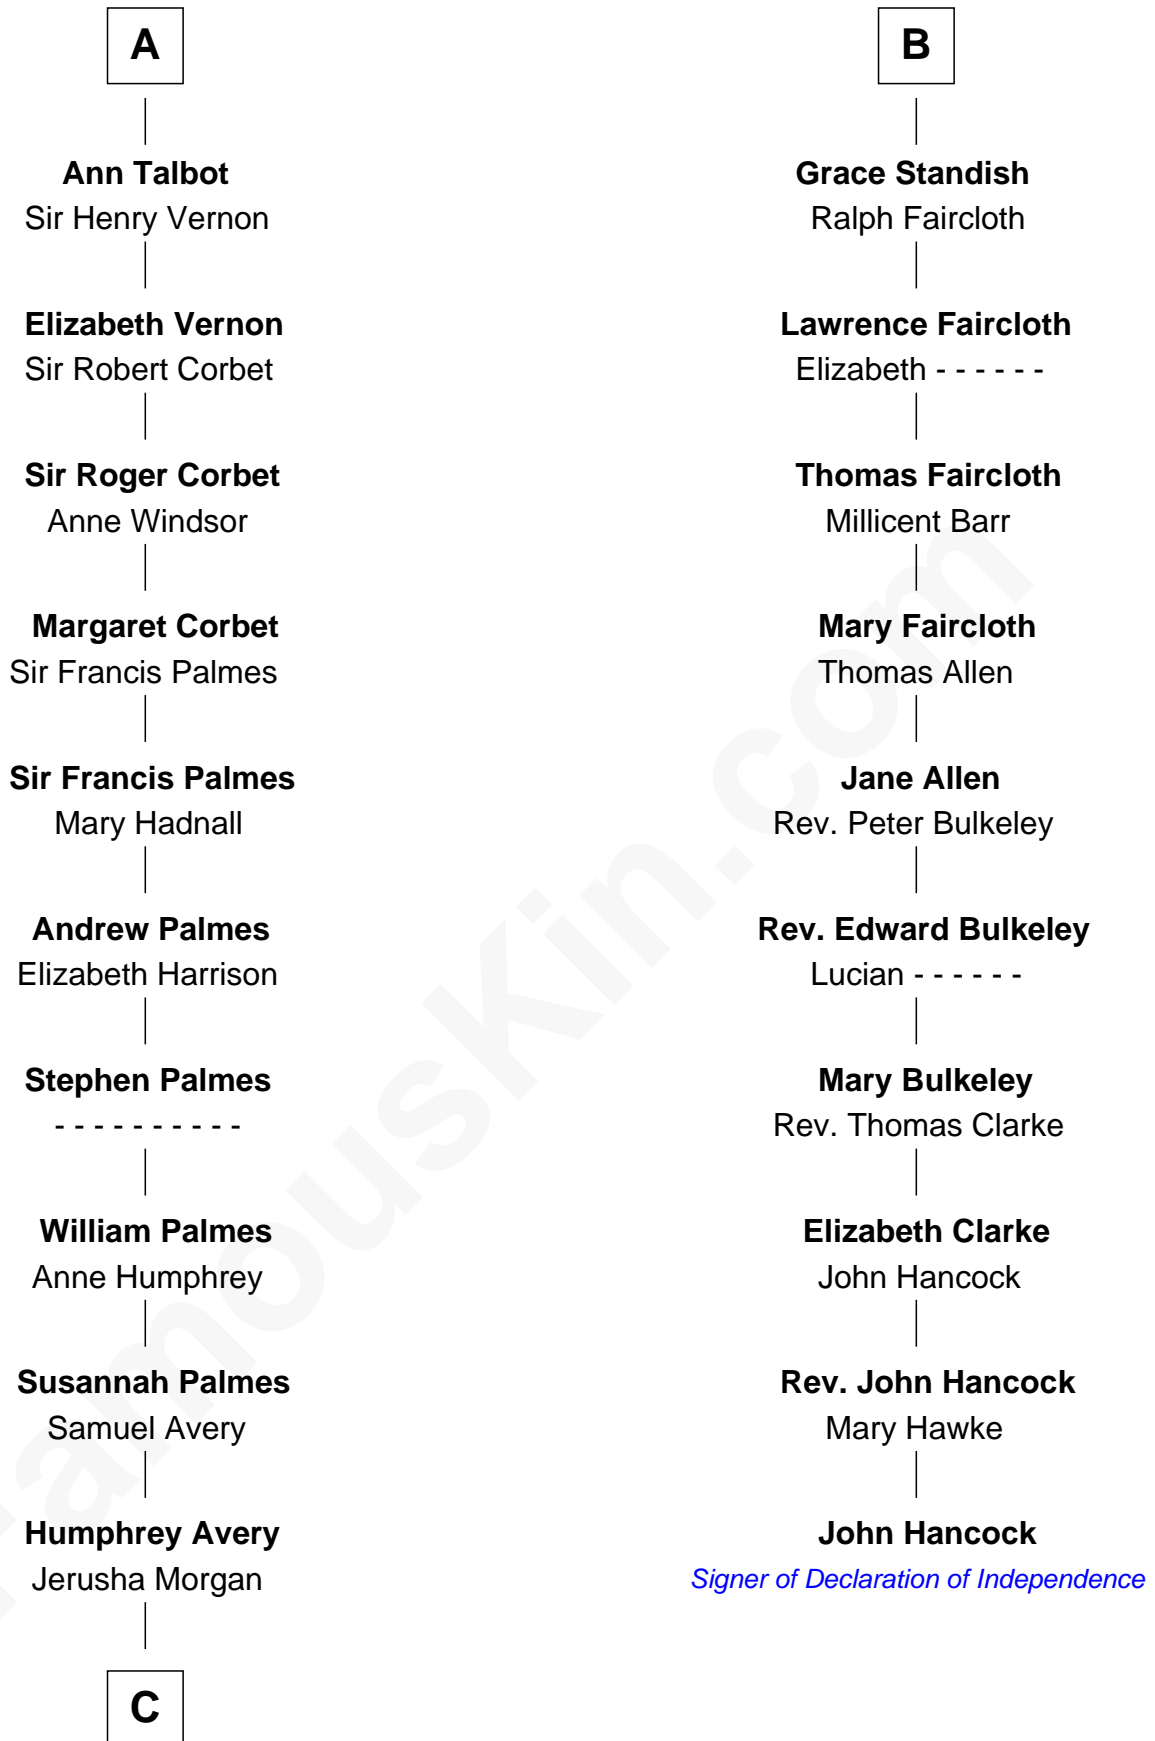

FamousKin.com Relationship Chart of

John D. Rockefeller

Founder of the Standard Oil Company

16th cousin 5 times removed of

John Hancock

Signer of the Declaration of Independence

C

—
Solomon Avery
Hannah Punderson

—
Miles Avery
Malinda Pixley

—
Lucy Avery
Godfrey Lewis Rockefeller

—
William Avery Rockefeller
Eliza Davison

—
John D. Rockefeller
Founder of the Standard Oil Company

FamousKin.com