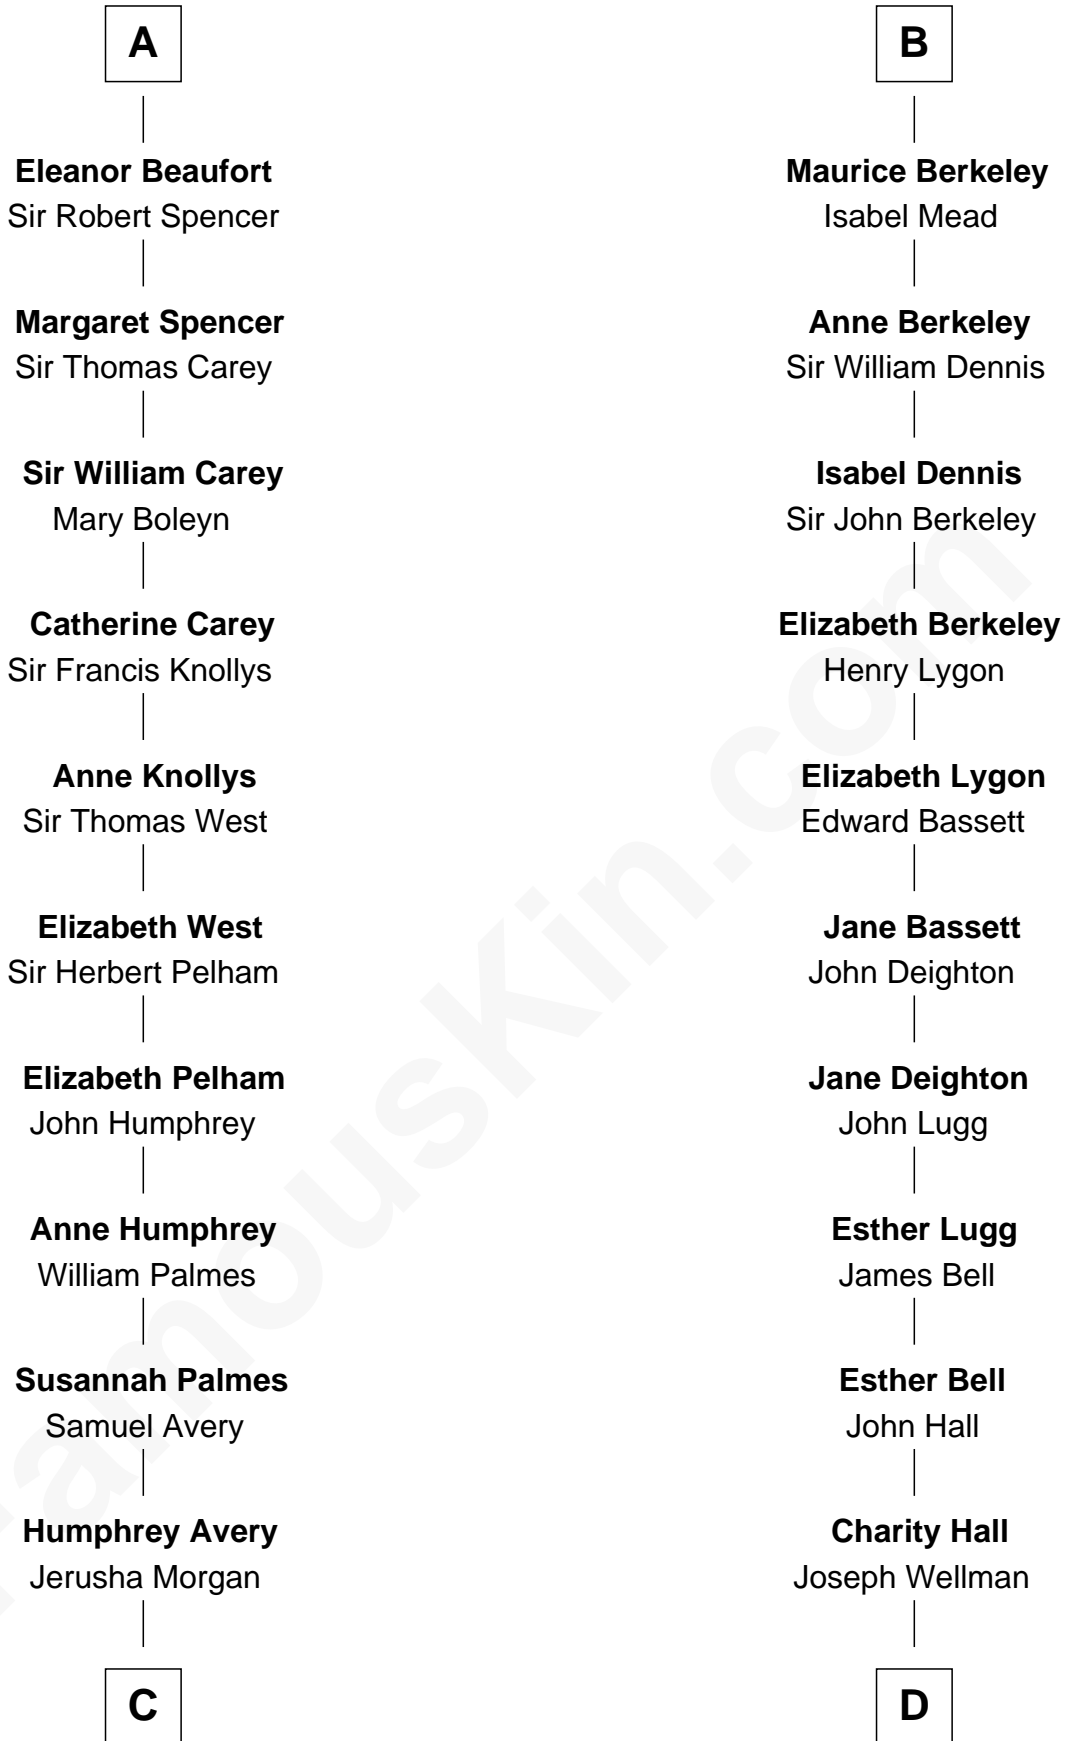

FamousKin.com Relationship Chart of

John D. Rockefeller

Founder of the Standard Oil Company

21st cousin of

Jack London

Author of "The Call of the Wild"

C

Solomon Avery
Hannah Punderson

Miles Avery
Malinda Pixley

Lucy Avery
Godfrey Lewis Rockefeller

William Avery Rockefeller
Eliza Davison

John D. Rockefeller
Founder of the Standard Oil Company

D

Adam Wellman
Esther Mann

Joel Wellman
Betsey Baker

Marshall Daniel Wellman
Eleanor Garrett Jones

Flora Wellman
William Henry Chaney

Jack London
Author of "The Call of the Wild"