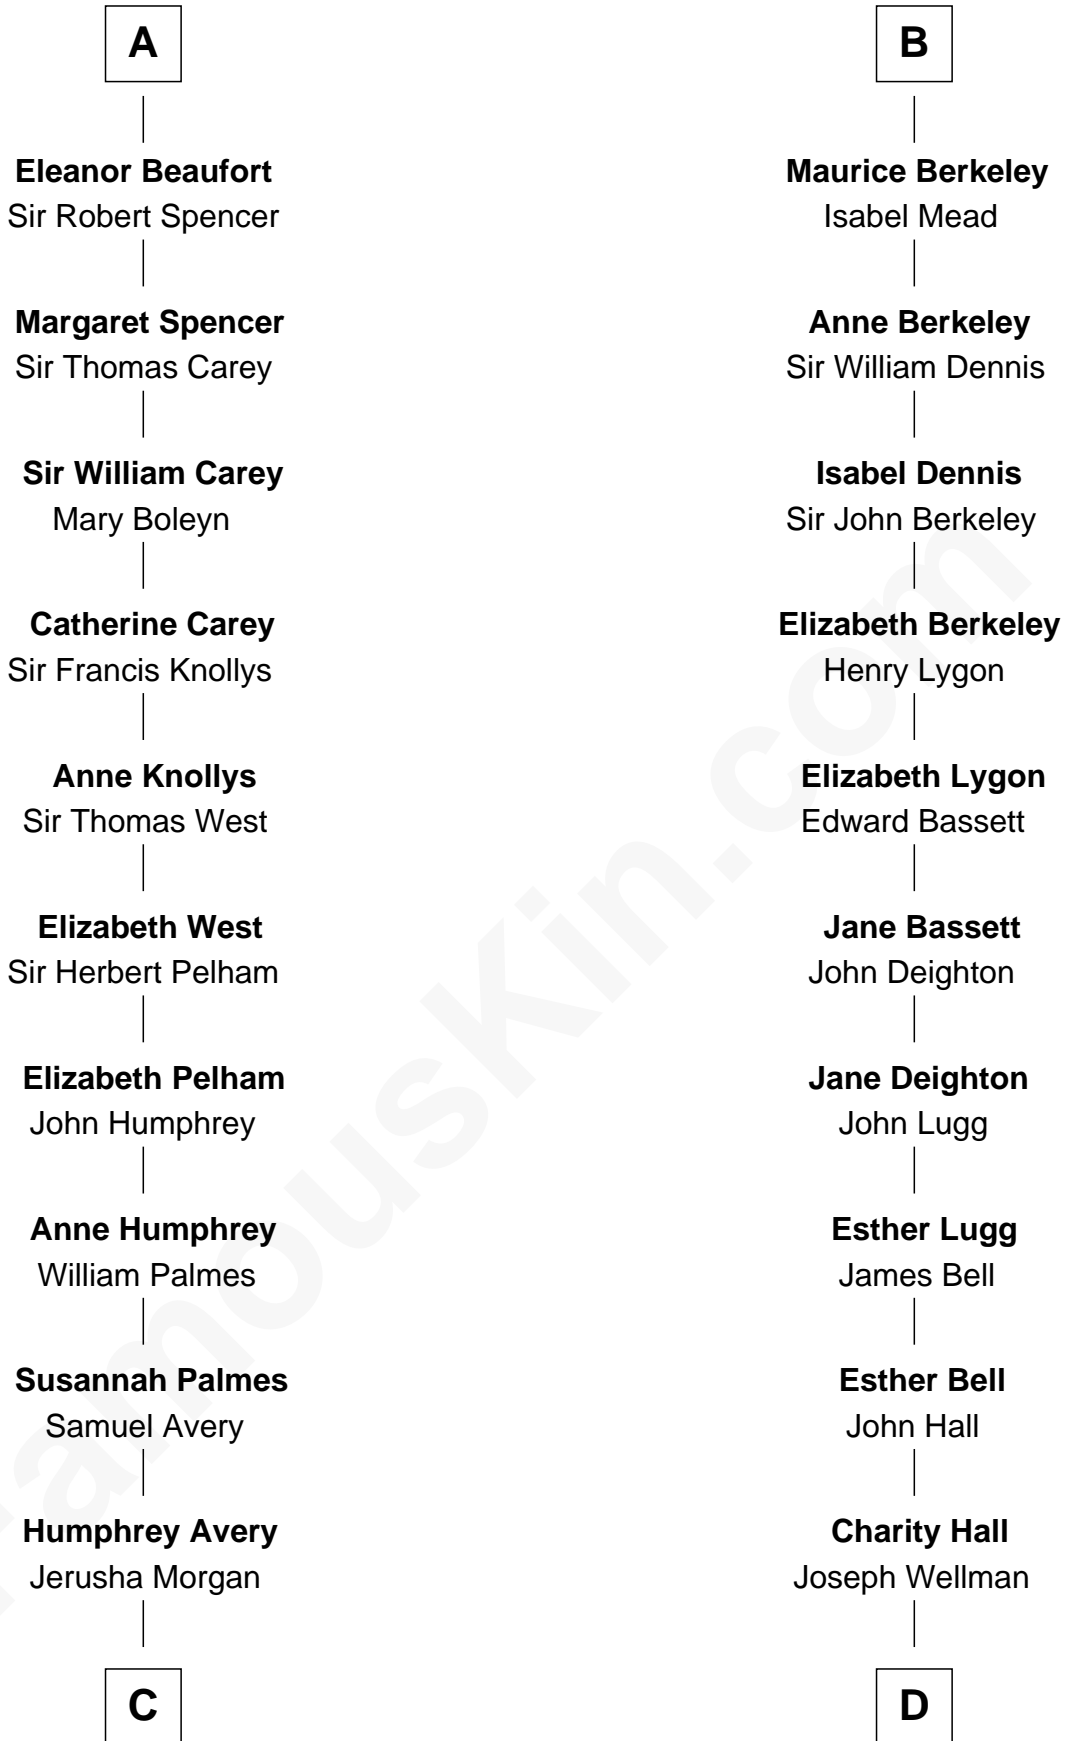

FamousKin.com

Relationship Chart of

John D. Rockefeller

Founder of the Standard Oil Company

21st cousin of

Jack London

Author of "The Call of the Wild"

Henry III, Duke of Brabant

Adelaide of Burgundy

Maria of Brabant
Philip III, King of France

Margaret of France
Edward I, King of England

Edmund of Woodstock
Margaret Wake

Joan Plantagenet
Thomas Holand

Sir Thomas de Holand
Alice Fitzalan

Margaret de Holand
Sir John Beaufort

Edmund Beaufort
Eleanor Beauchamp

A

Maria of Brabant
Philip III, King of France

Margaret of France
Edward I, King of England

Thomas of Brotherton
Alice de Hales

Margaret Plantagenet
John de Segrave

Elizabeth de Segrave
John de Mowbray

Sir Thomas Mowbray
Elizabeth Fitzalan

Isabel Mowbray
Sir James Berkeley

B

C

Solomon Avery
Hannah Punderson

Miles Avery
Malinda Pixley

Lucy Avery
Godfrey Lewis Rockefeller