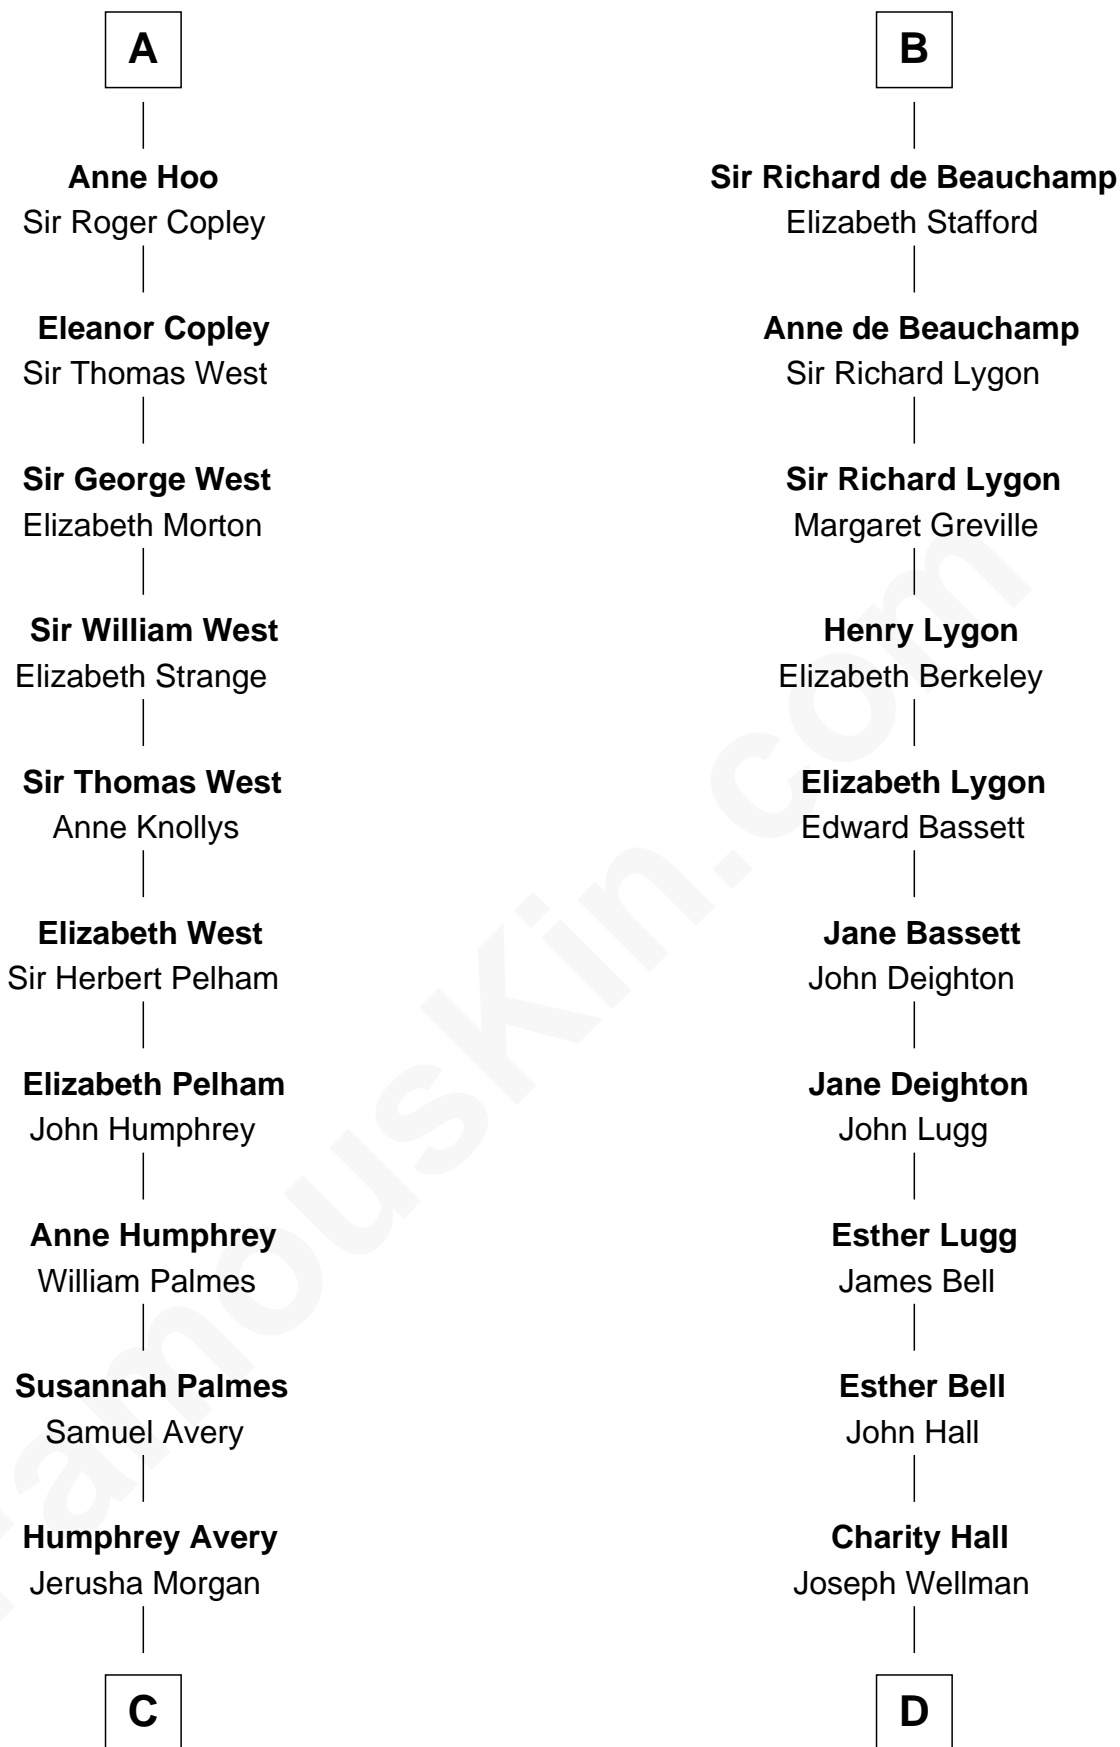

FamousKin.com Relationship Chart of

John D. Rockefeller

Founder of the Standard Oil Company

21st cousin of

Jack London

Author of "The Call of the Wild"

Sir James de Audley

Ela Longespee

Margaret Despencer

Sir Edmund Ferrers

Ellen Roche

Margaret Ferrers

John de Beauchamp

B

C

Solomon Avery
Hannah Punderson

Miles Avery
Malinda Pixley

Lucy Avery
Godfrey Lewis Rockefeller

William Avery Rockefeller
Eliza Davison

John D. Rockefeller
Founder of the Standard Oil Company

D

Adam Wellman
Esther Mann

Joel Wellman
Betsey Baker