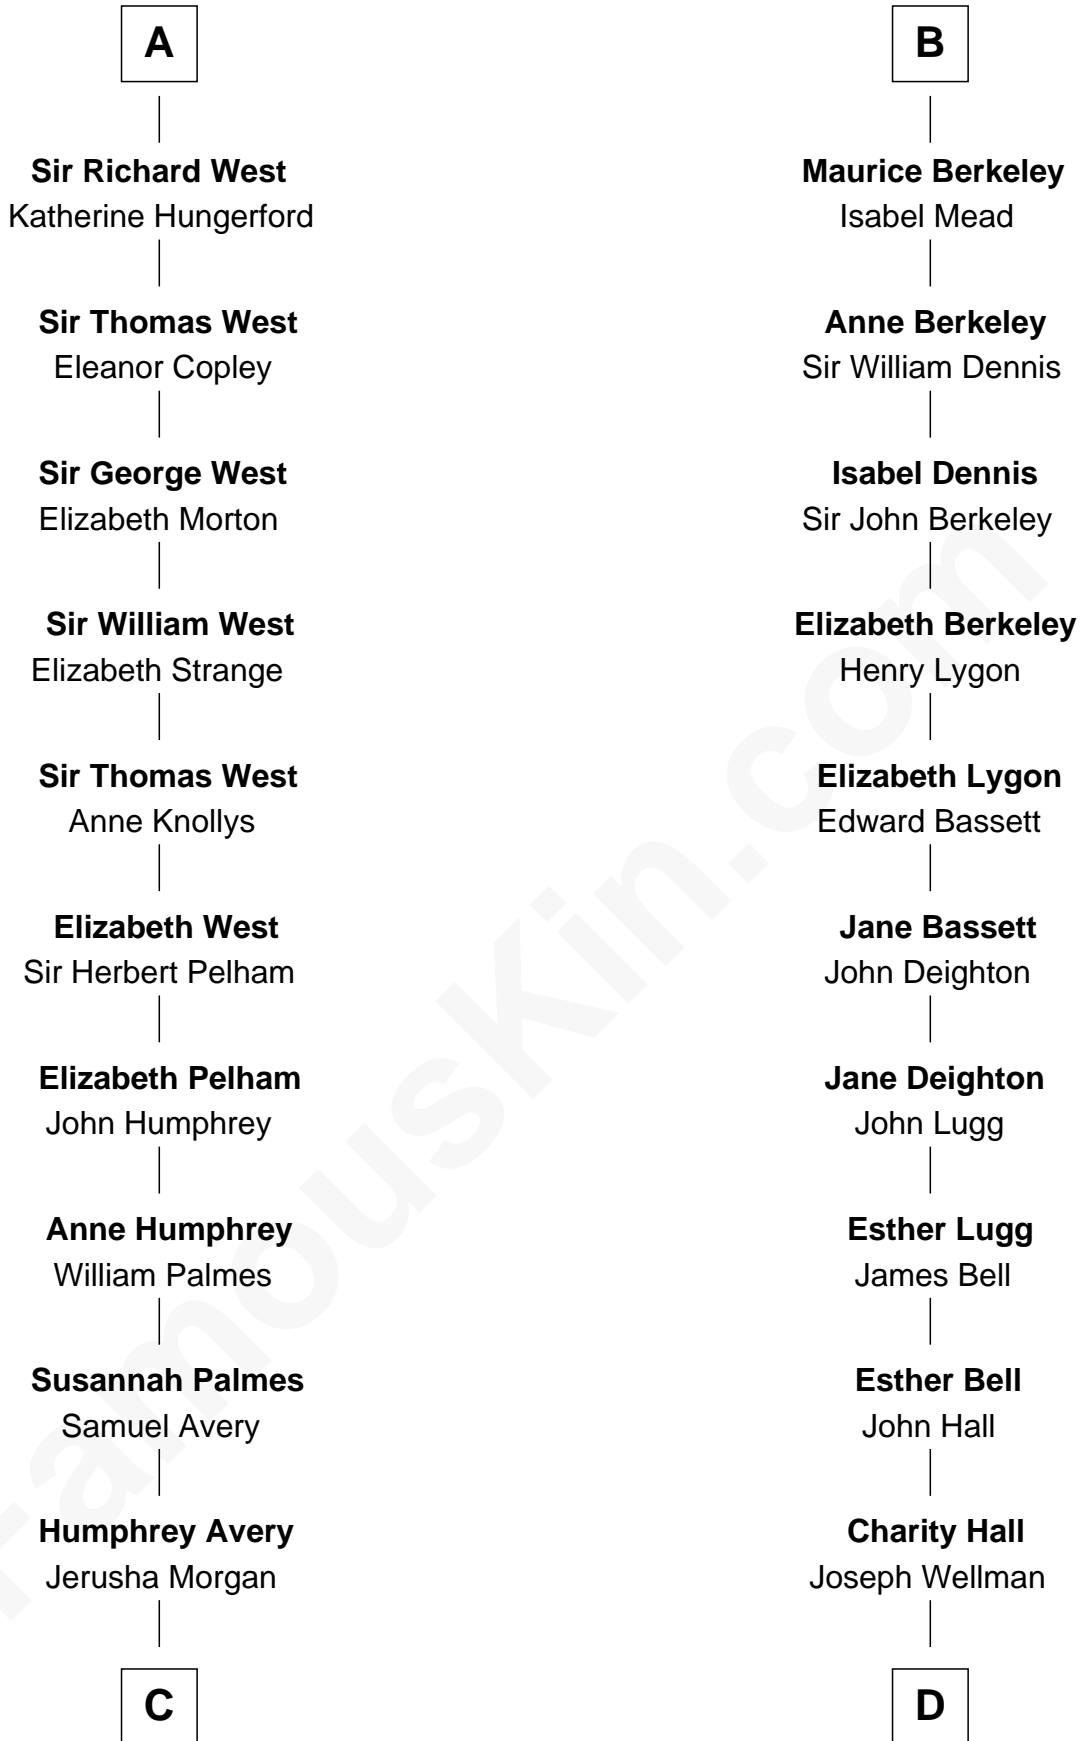

FamousKin.com Relationship Chart of

John D. Rockefeller

Founder of the Standard Oil Company

21st cousin of

Jack London

Author of "The Call of the Wild"

William de Mowbray

Avice - - - - -

Roger de Mowbray
Maud de Beauchamp

Sir Roger de Mowbray
Roese de Clare

Sir John de Mowbray
Aline de Braiose

John de Mowbray
Joan of Lancaster

Eleanor Mowbray
Roger de la Warre

Joan de la Warre
Sir Thomas West

Sir Reynold West
Margaret Thorley

A

Roger de Mowbray
Maud de Beauchamp

Sir Roger de Mowbray
Roese de Clare

Sir John de Mowbray
Aline de Braiose

John de Mowbray
Joan of Lancaster

John de Mowbray
Elizabeth de Segrave

Sir Thomas Mowbray
Elizabeth Fitzalan

Isabel Mowbray
Sir James Berkeley

B

C

Solomon Avery
Hannah Punderson

Miles Avery
Malinda Pixley

Lucy Avery
Godfrey Lewis Rockefeller

William Avery Rockefeller
Eliza Davison