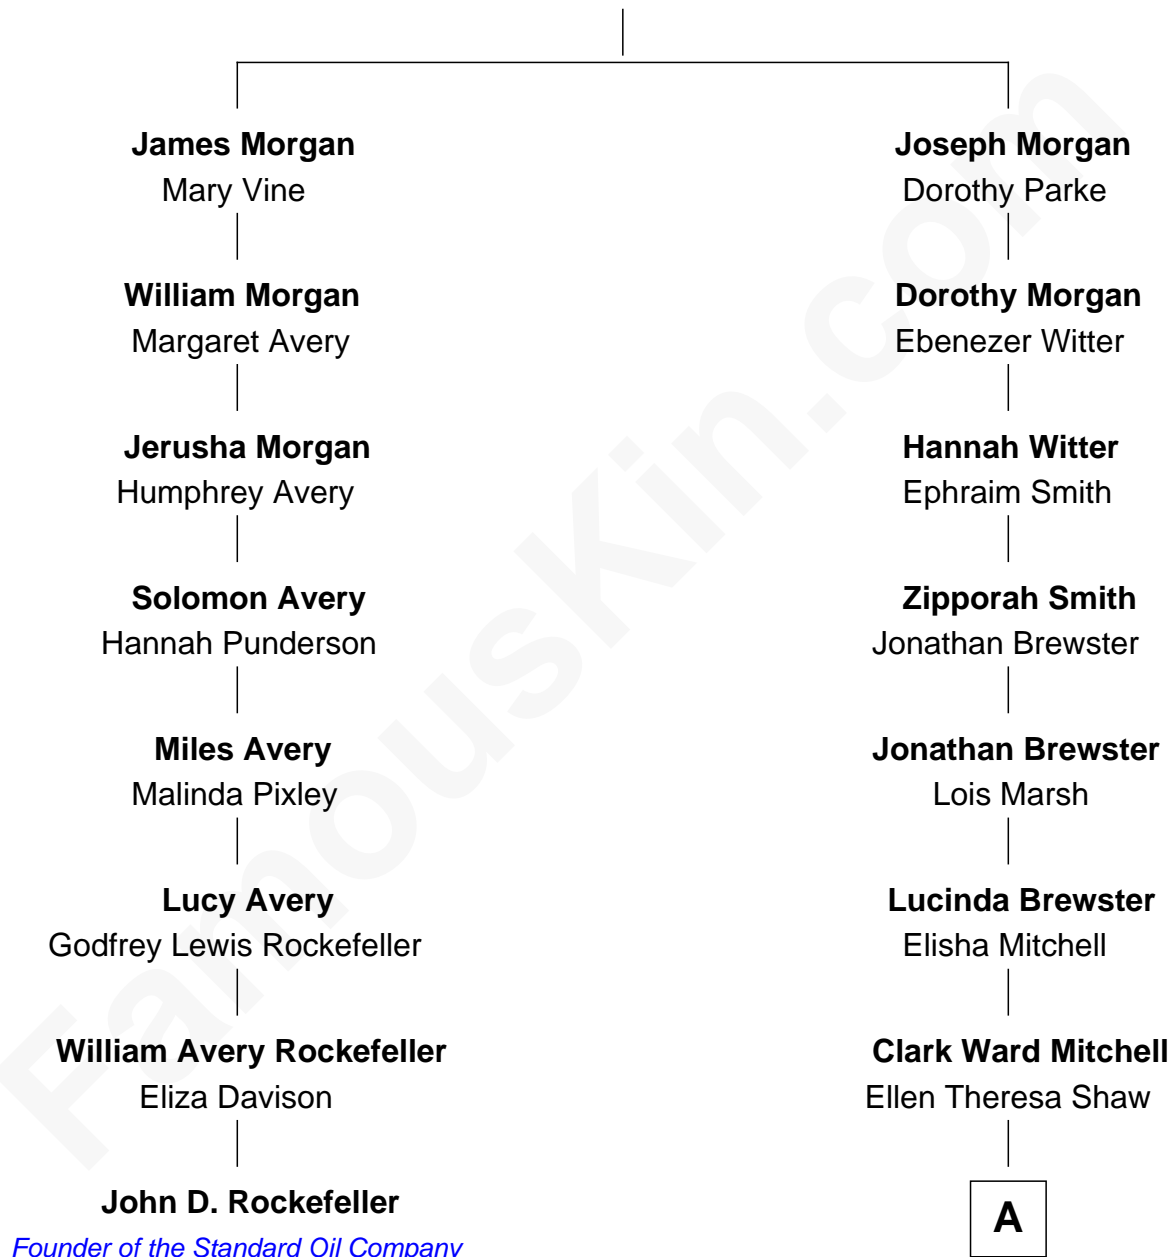

# FamousKin.com Relationship Chart of

**John D. Rockefeller**

*Founder of the Standard Oil Company*

7th cousin 2 times removed of

**Julia Child**

*American Chef, Author and TV Personality*

**James Morgan**

Margery Hill

**A**

**Julia Clark Mitchell**

Byron Weston

**Julia Carolyn Weston**

John McWilliams

**Julia Child**

*Chef, Author and TV Personality*