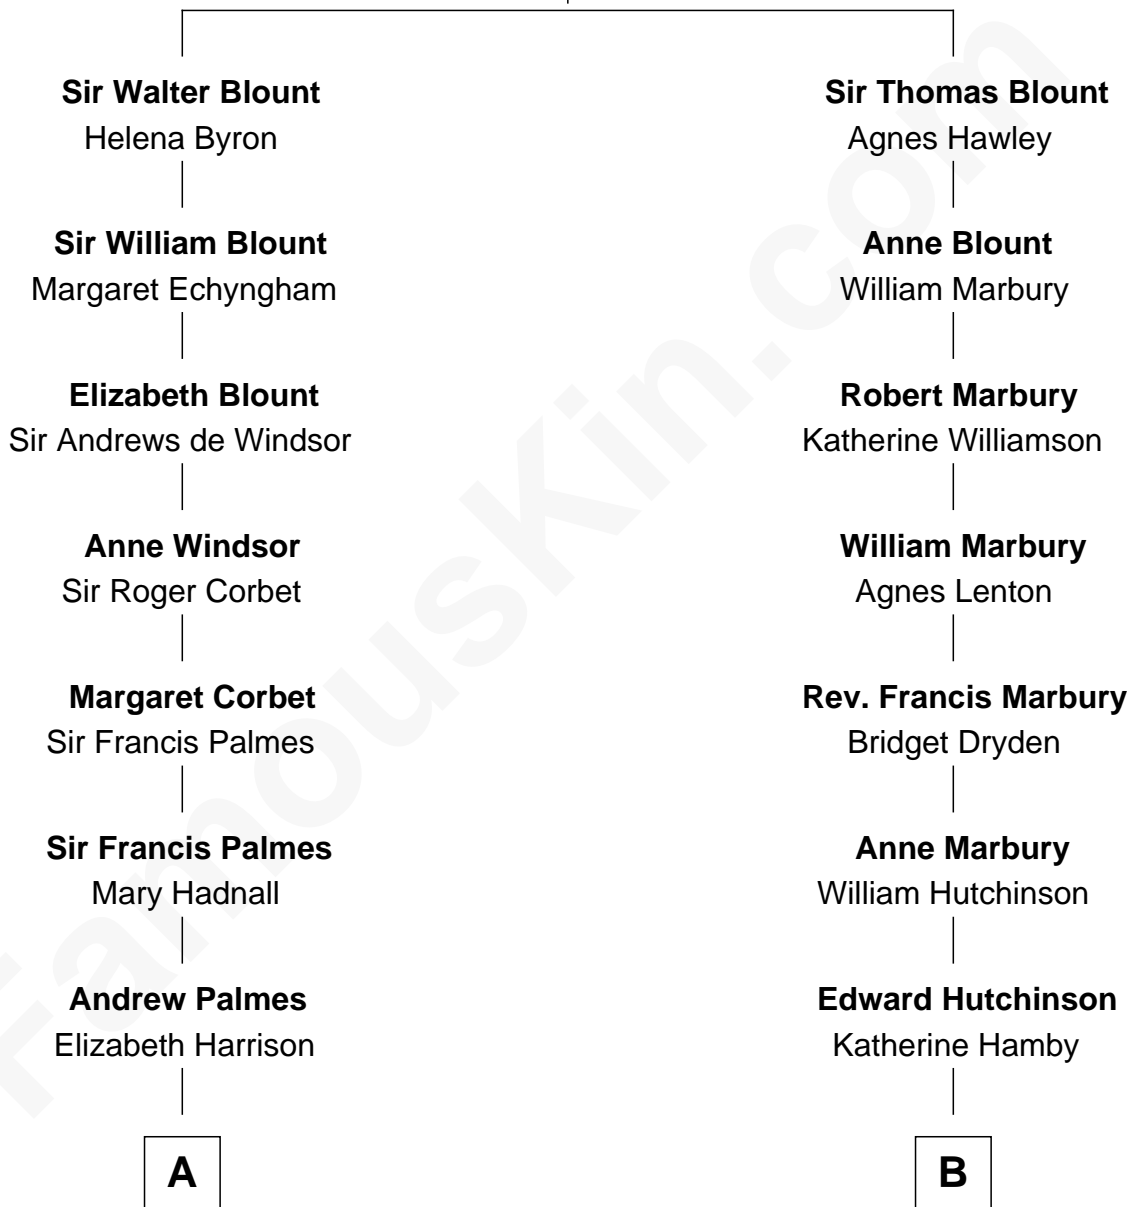

# FamousKin.com Relationship Chart of

**John D. Rockefeller**

*Founder of the Standard Oil Company*

15th cousin 3 times removed of

**Jeb Bush**

*43rd Governor of Florida*

**Sir Thomas Blount**

Margaret de Gresley

**C**

**George Herbert Walker Bush**

Barbara Pierce

**Jeb Bush**

*43rd Governor of Florida*

FamousKin.com