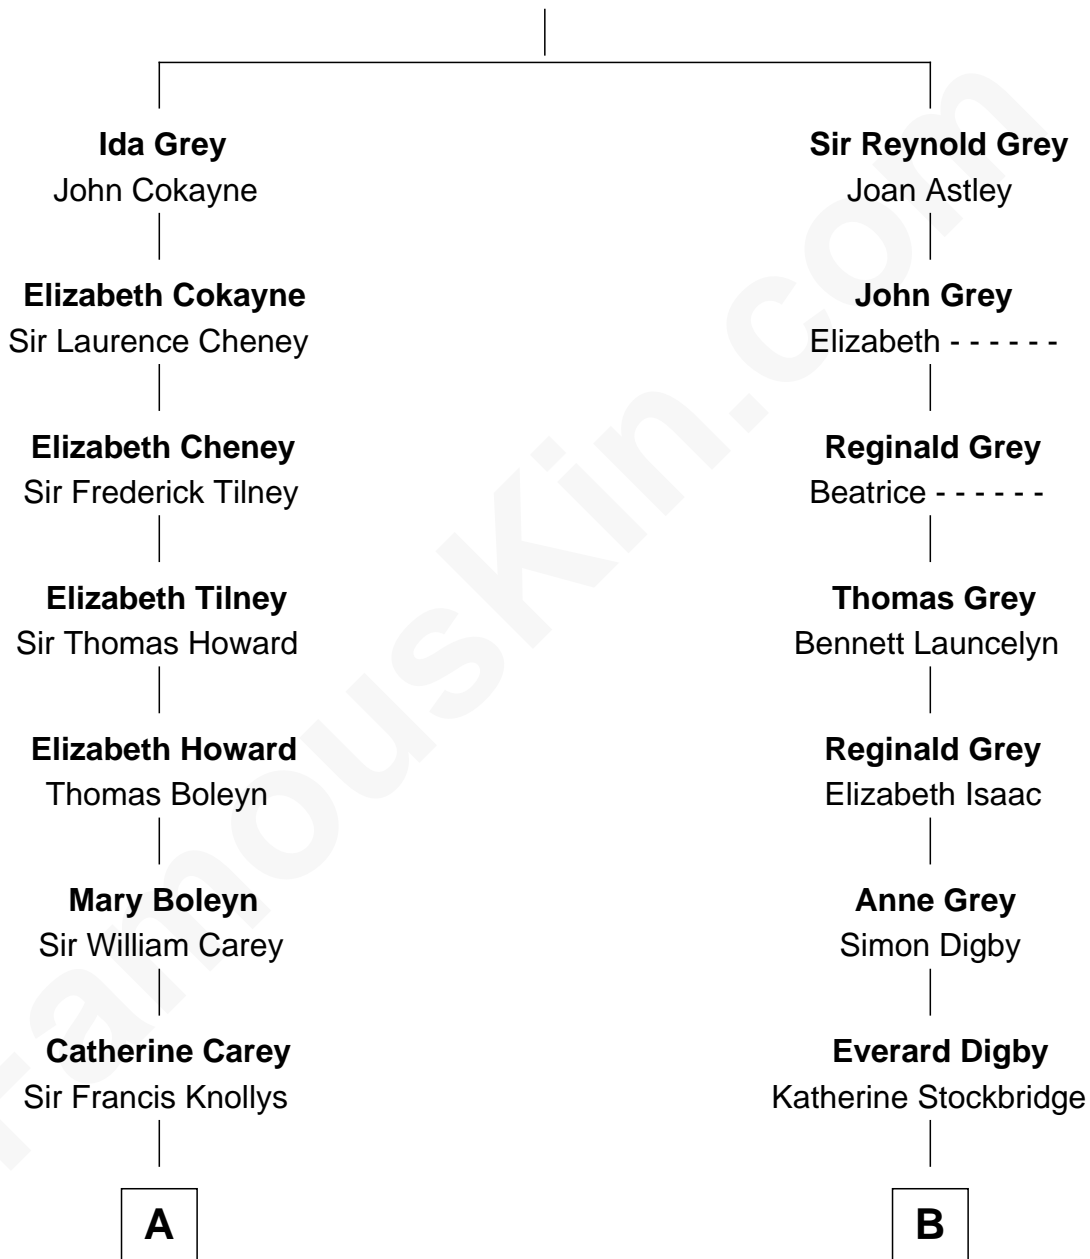

FamousKin.com Relationship Chart of

John D. Rockefeller

Founder of the Standard Oil Company

17th cousin 1 time removed of

Sigourney Weaver

Movie Actress

Sir Reynold de Grey

Eleanor le Strange

C

Sylvester Laflin Weaver
Desiree Mary Lucy Hawkins

Sigourney Weaver
Movie Actress

FamousKin.com