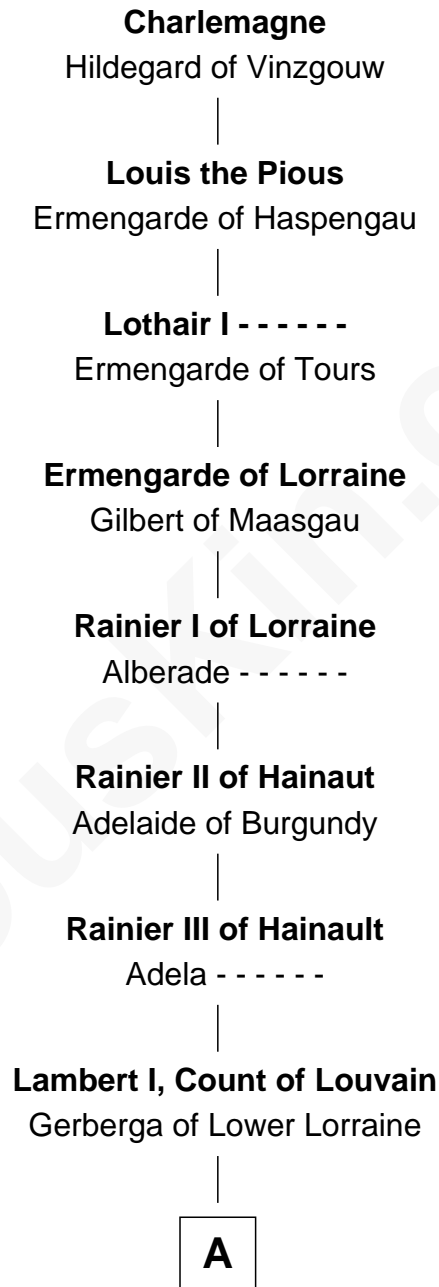

FamousKin.com Relationship Chart of

John D. Rockefeller

Founder of the Standard Oil Company

33rd Great-grandson of

Charlemagne

King of the Franks

A

Lambert II, Count of Louvain

Oda of Lorraine

Henry II, Count of Louvain

Adela of Orthen

Gottfried I, Count of Louvain

Ide de Chiny

Alice of Louvain

William d'Aubenev

William d'Aubenev