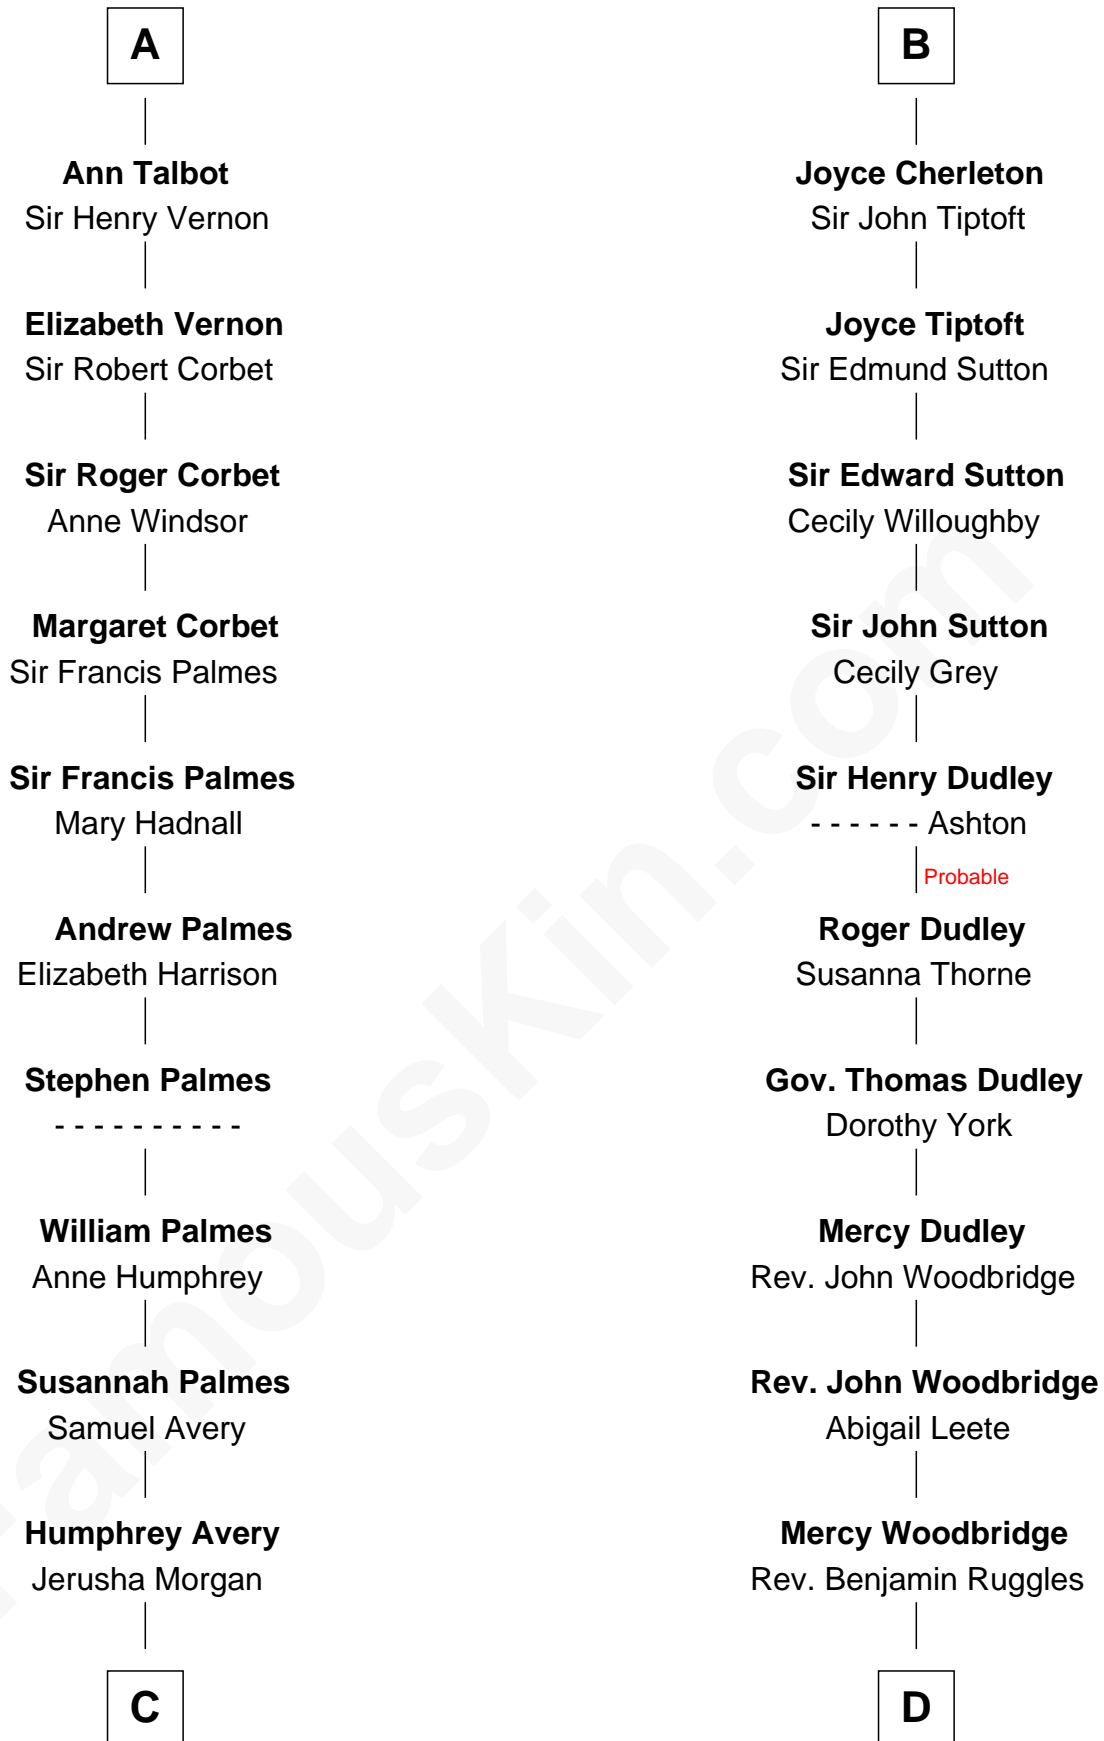

FamousKin.com Relationship Chart of

John D. Rockefeller

Founder of the Standard Oil Company

21st cousin of

John Brown

American Abolitionist

William Mauduit
Alice de Newburgh

Isabel Mauduit
Sir William de Beauchamp

William de Beauchamp
Maud FitzJohn

Guy de Beauchamp
Alice de Toeni

Sir Thomas de Beauchamp
Katherine de Mortimer

Sir William Beauchamp
Joan Fitzalan

Joan Beauchamp
James Butler

Elizabeth Butler
John Talbot

A

Isabel Mauduit
Sir William de Beauchamp

William de Beauchamp
Maud FitzJohn

Isabella de Beauchamp
Sir Patrick de Chaworth

Maud de Chaworth
Henry Plantagenet

Eleanor Plantagenet
Richard Fitzalan

Alice Fitzalan
Sir Thomas de Holand

Eleanor Holand
Edward Cherleton

B

C

Solomon Avery
Hannah Punderson

Miles Avery
Malinda Pixley

Lucy Avery
Godfrey Lewis Rockefeller

William Avery Rockefeller
Eliza Davison

John D. Rockefeller
Founder of the Standard Oil Company