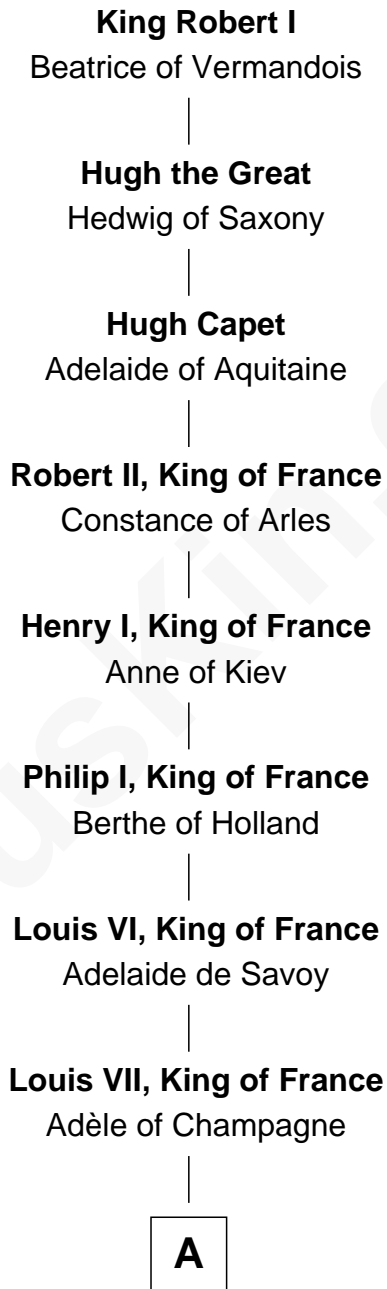

FamousKin.com Relationship Chart of

John D. Rockefeller

Founder of the Standard Oil Company

29th Great-grandson of

King Robert I

King of France

A

Philip II Auguste, King of France