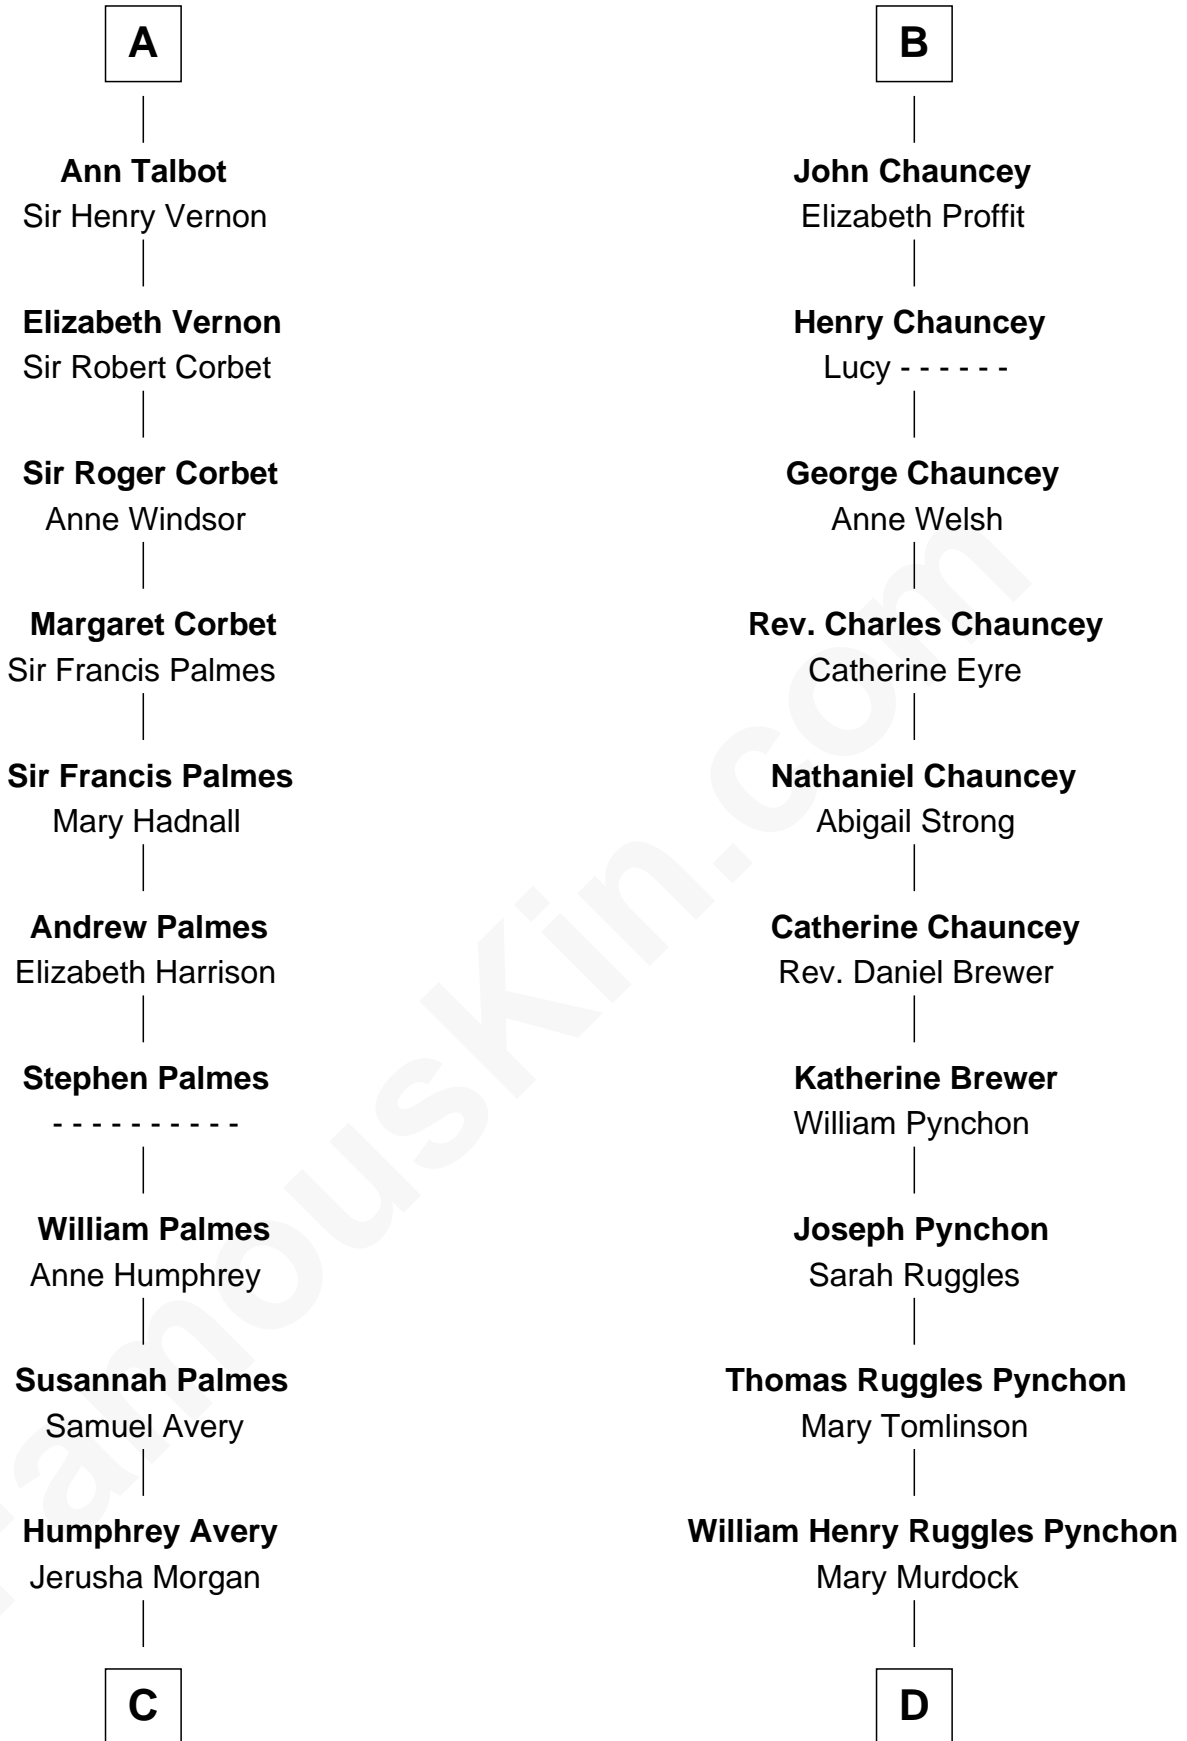

FamousKin.com Relationship Chart of

John D. Rockefeller

Founder of the Standard Oil Company

20th cousin 1 time removed of

Thomas Pynchon

American Novelist

Hugh le Bigod

Maud Marshal

C

Solomon Avery
Hannah Punderson

Miles Avery
Malinda Pixley

Lucy Avery
Godfrey Lewis Rockefeller

William Avery Rockefeller
Eliza Davison

John D. Rockefeller
Founder of the Standard Oil Company

D

William Lyon Pynchon
Annie Payne Cogswell