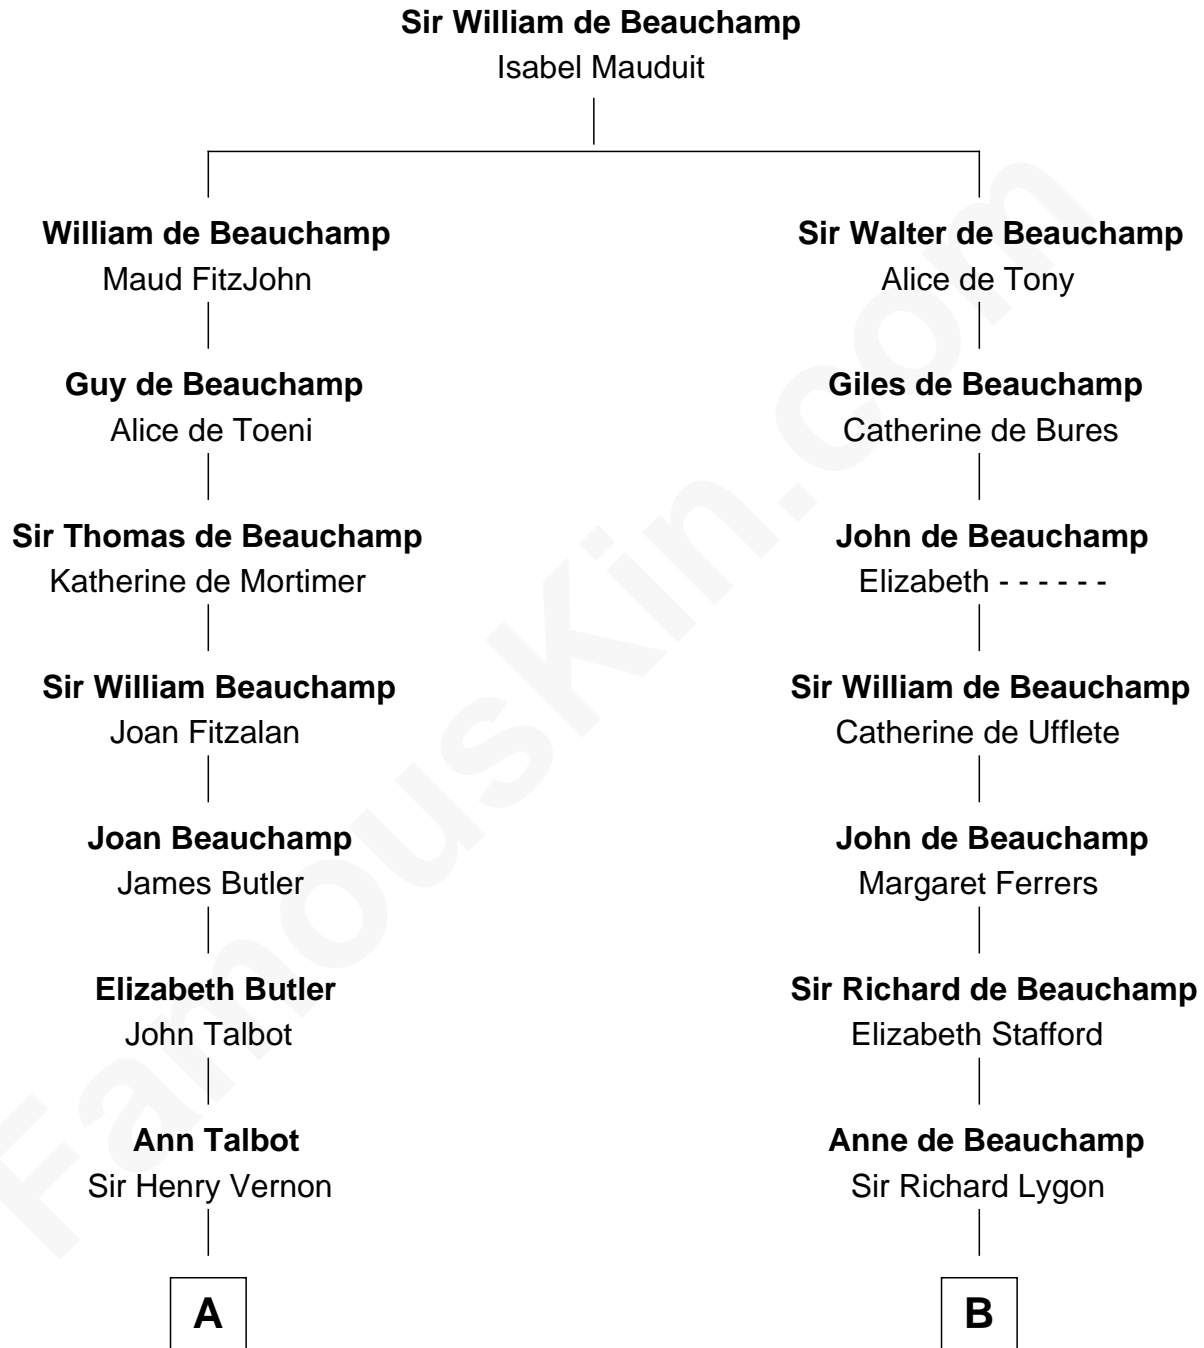

# FamousKin.com Relationship Chart of

**John D. Rockefeller**

*Founder of the Standard Oil Company*

20th cousin 1 time removed of

**Thomas Pynchon**

*American Novelist*

**C**

**Miles Avery**  
Malinda Pixley

**Lucy Avery**  
Godfrey Lewis Rockefeller

**William Avery Rockefeller**  
Eliza Davison

**John D. Rockefeller**  
*Founder of the Standard Oil Company*

**D**

**William Henry Ruggles Pynchon**  
Mary Murdock