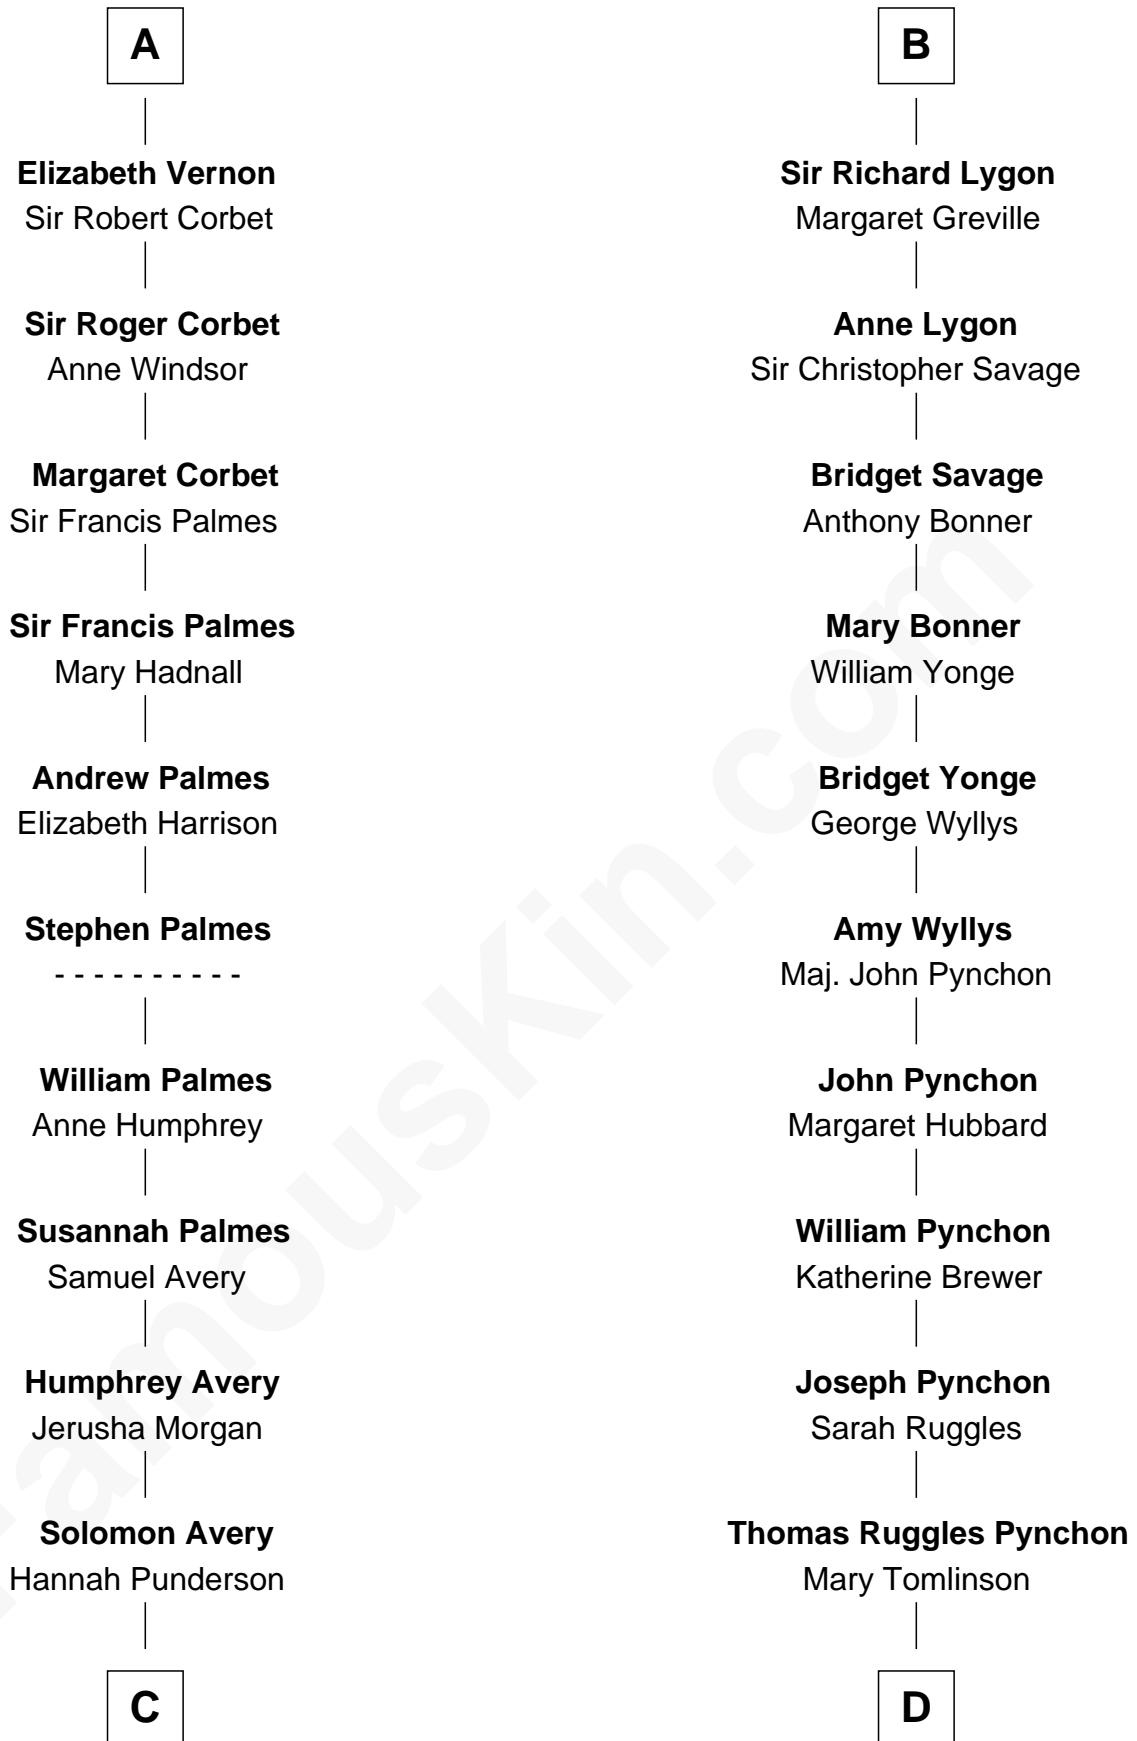

# FamousKin.com Relationship Chart of

**John D. Rockefeller**

*Founder of the Standard Oil Company*

20th cousin 1 time removed of

**Thomas Pynchon**

*American Novelist*

**C**

**Miles Avery**  
Malinda Pixley

**Lucy Avery**  
Godfrey Lewis Rockefeller

**William Avery Rockefeller**  
Eliza Davison

**John D. Rockefeller**  
*Founder of the Standard Oil Company*

**D**

**William Henry Ruggles Pynchon**  
Mary Murdock