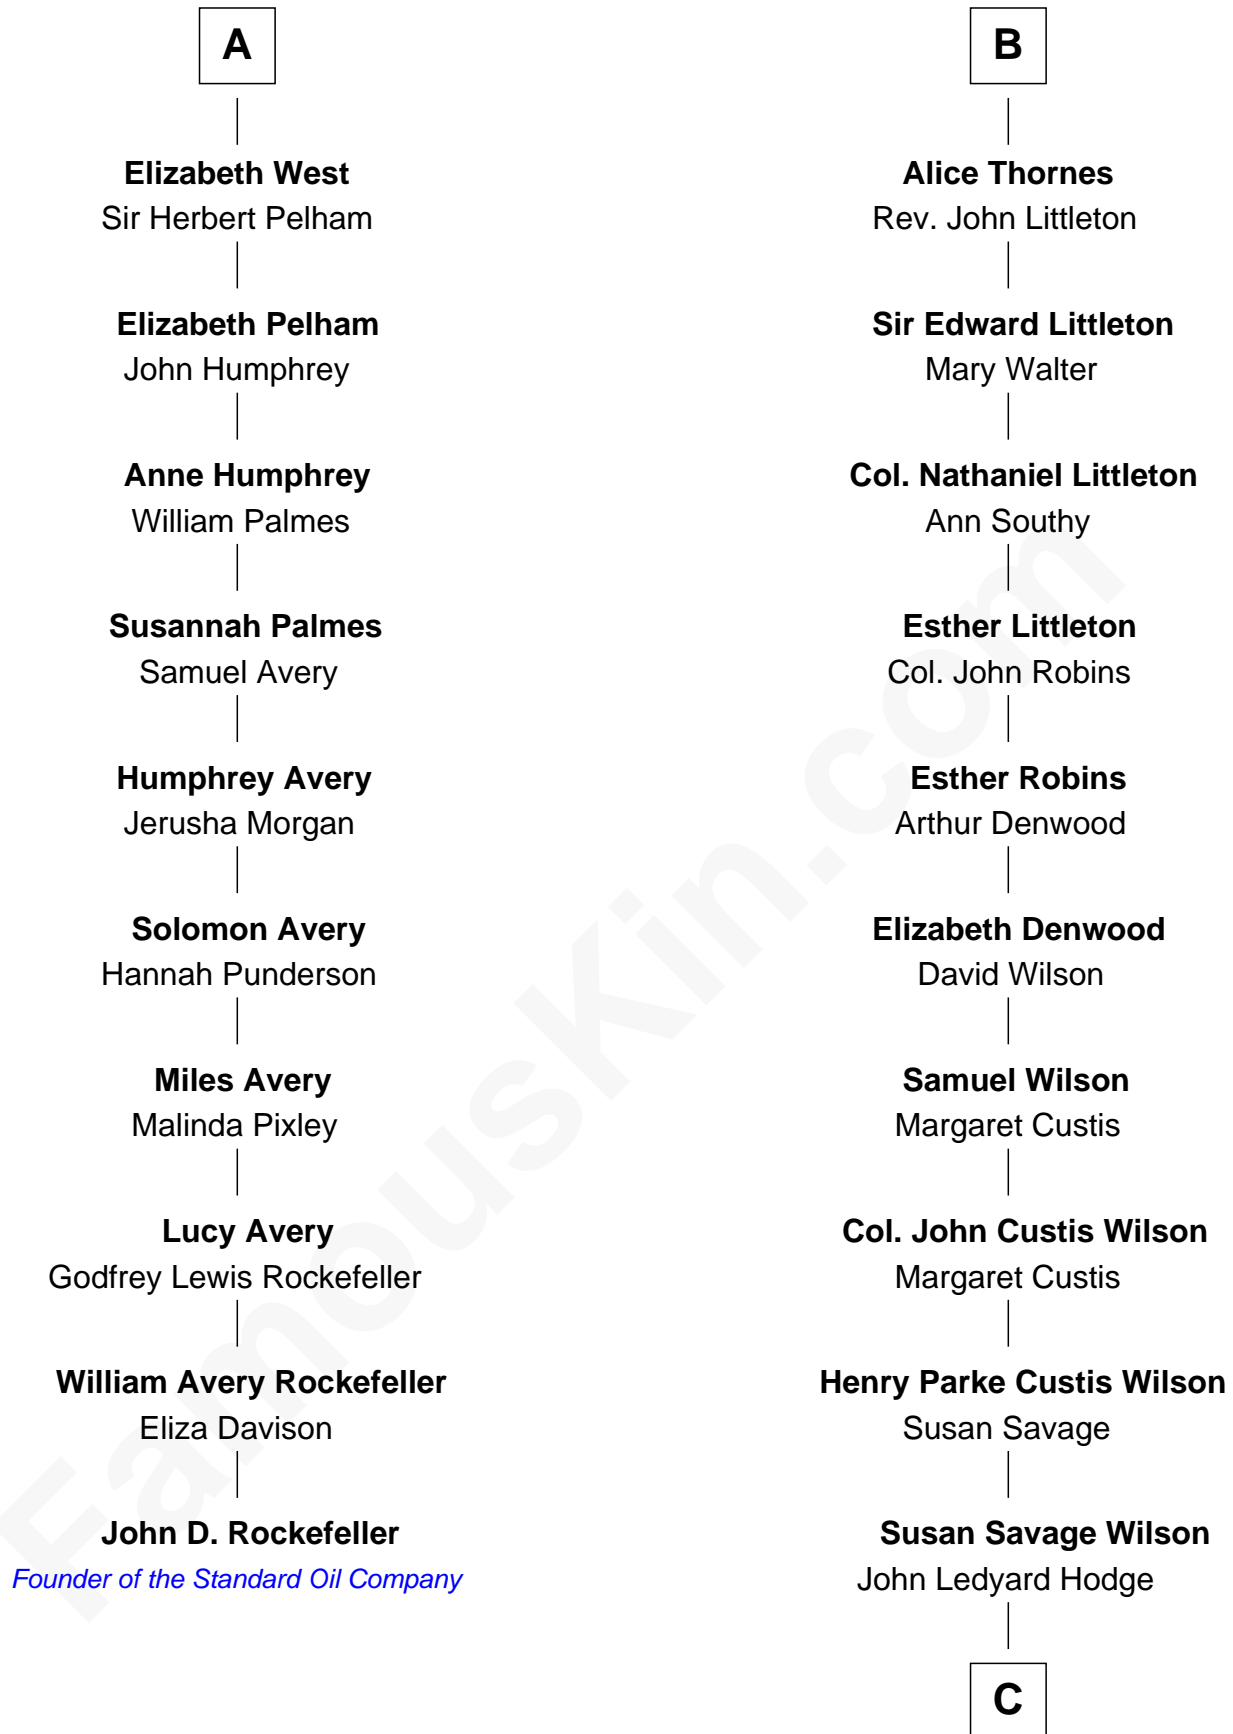

FamousKin.com Relationship Chart of

John D. Rockefeller

Founder of the Standard Oil Company

16th cousin 4 times removed of

Paget Brewster

TV Actress

John of Gaunt

*with wife
Katherine Roet*

*with wife
Blanche of Lancaster*

Sir John Beaufort
Margaret de Holand

Henry IV, King of England
Mary de Bohun

Edmund Beaufort
Eleanor Beauchamp

Humphrey Plantagenet

Eleanor Beaufort
Sir Robert Spencer

Antigone Plantagenet
Henry Grey

Margaret Spencer
Sir Thomas Carey

Elizabeth Grey
Sir Roger Kynaston

Sir William Carey
Mary Boleyn

Jane Kynaston
Roger Thornes

Catherine Carey
Sir Francis Knollys

John Thornes
Elizabeth Astley

Anne Knollys
Sir Thomas West

Richard Thornes

A

B

C

Ellen Mackenzie Hodge

Dr. George Washington Wales Brewster

George Washington Wales Brewster

Joan Ryerson