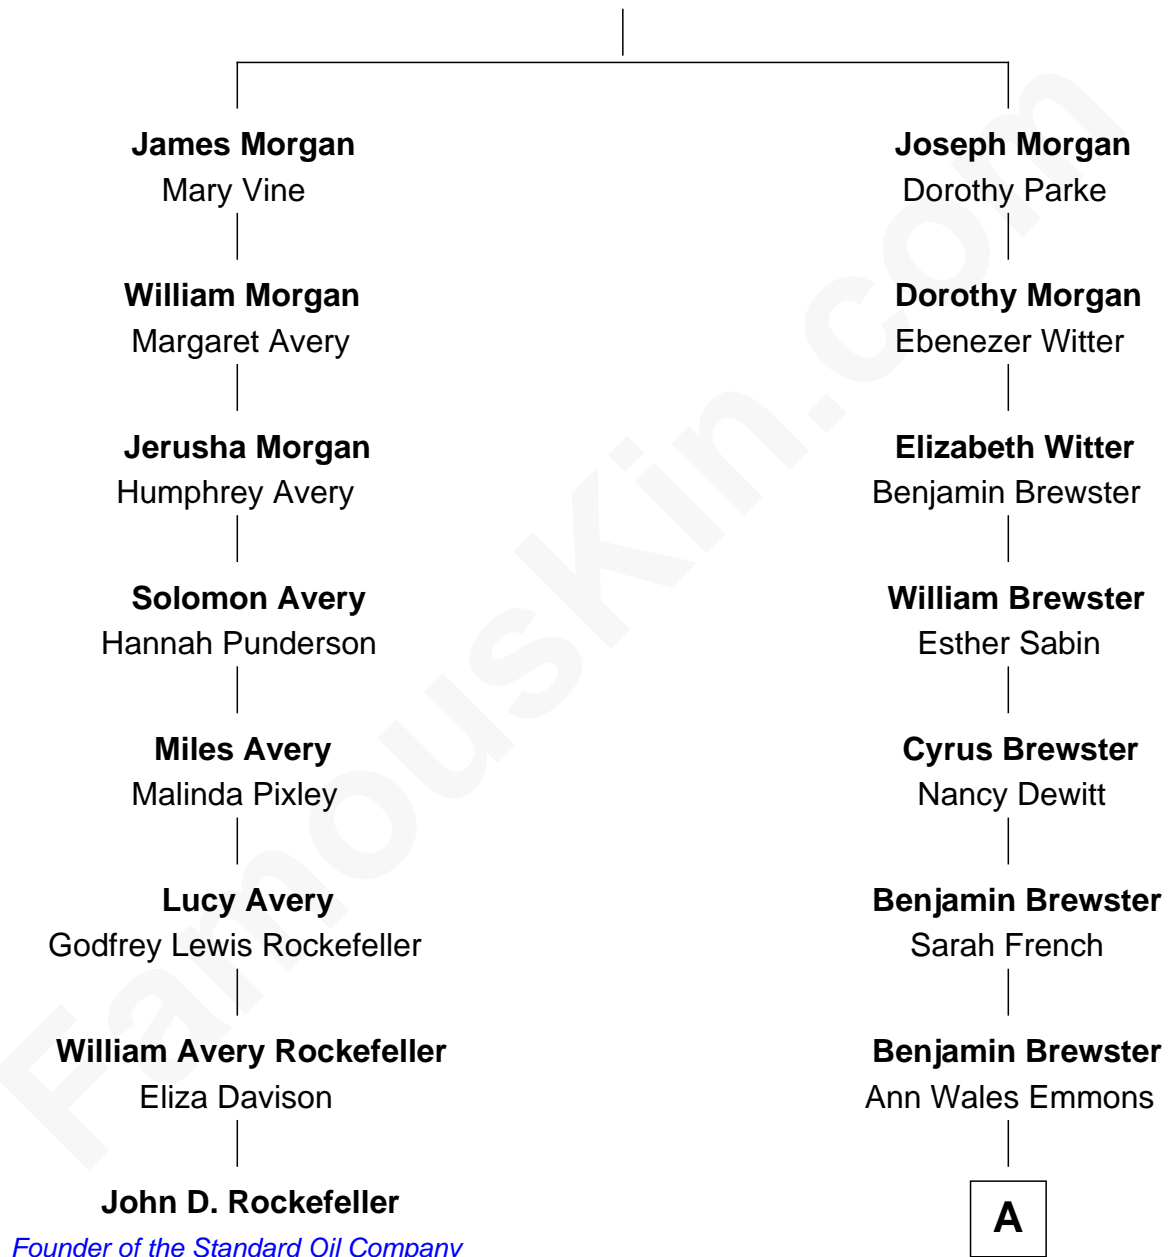

FamousKin.com Relationship Chart of

John D. Rockefeller

Founder of the Standard Oil Company

7th cousin 3 times removed of

Paget Brewster

TV Actress

James Morgan

Margery Hill

A

Dr. George Washington Wales Brewster

Ellen Mackenzie Hodge

George Washington Wales Brewster

Joan Ryerson

Galen Brewster

Hathaway Tew

Paget Brewster

TV Actress