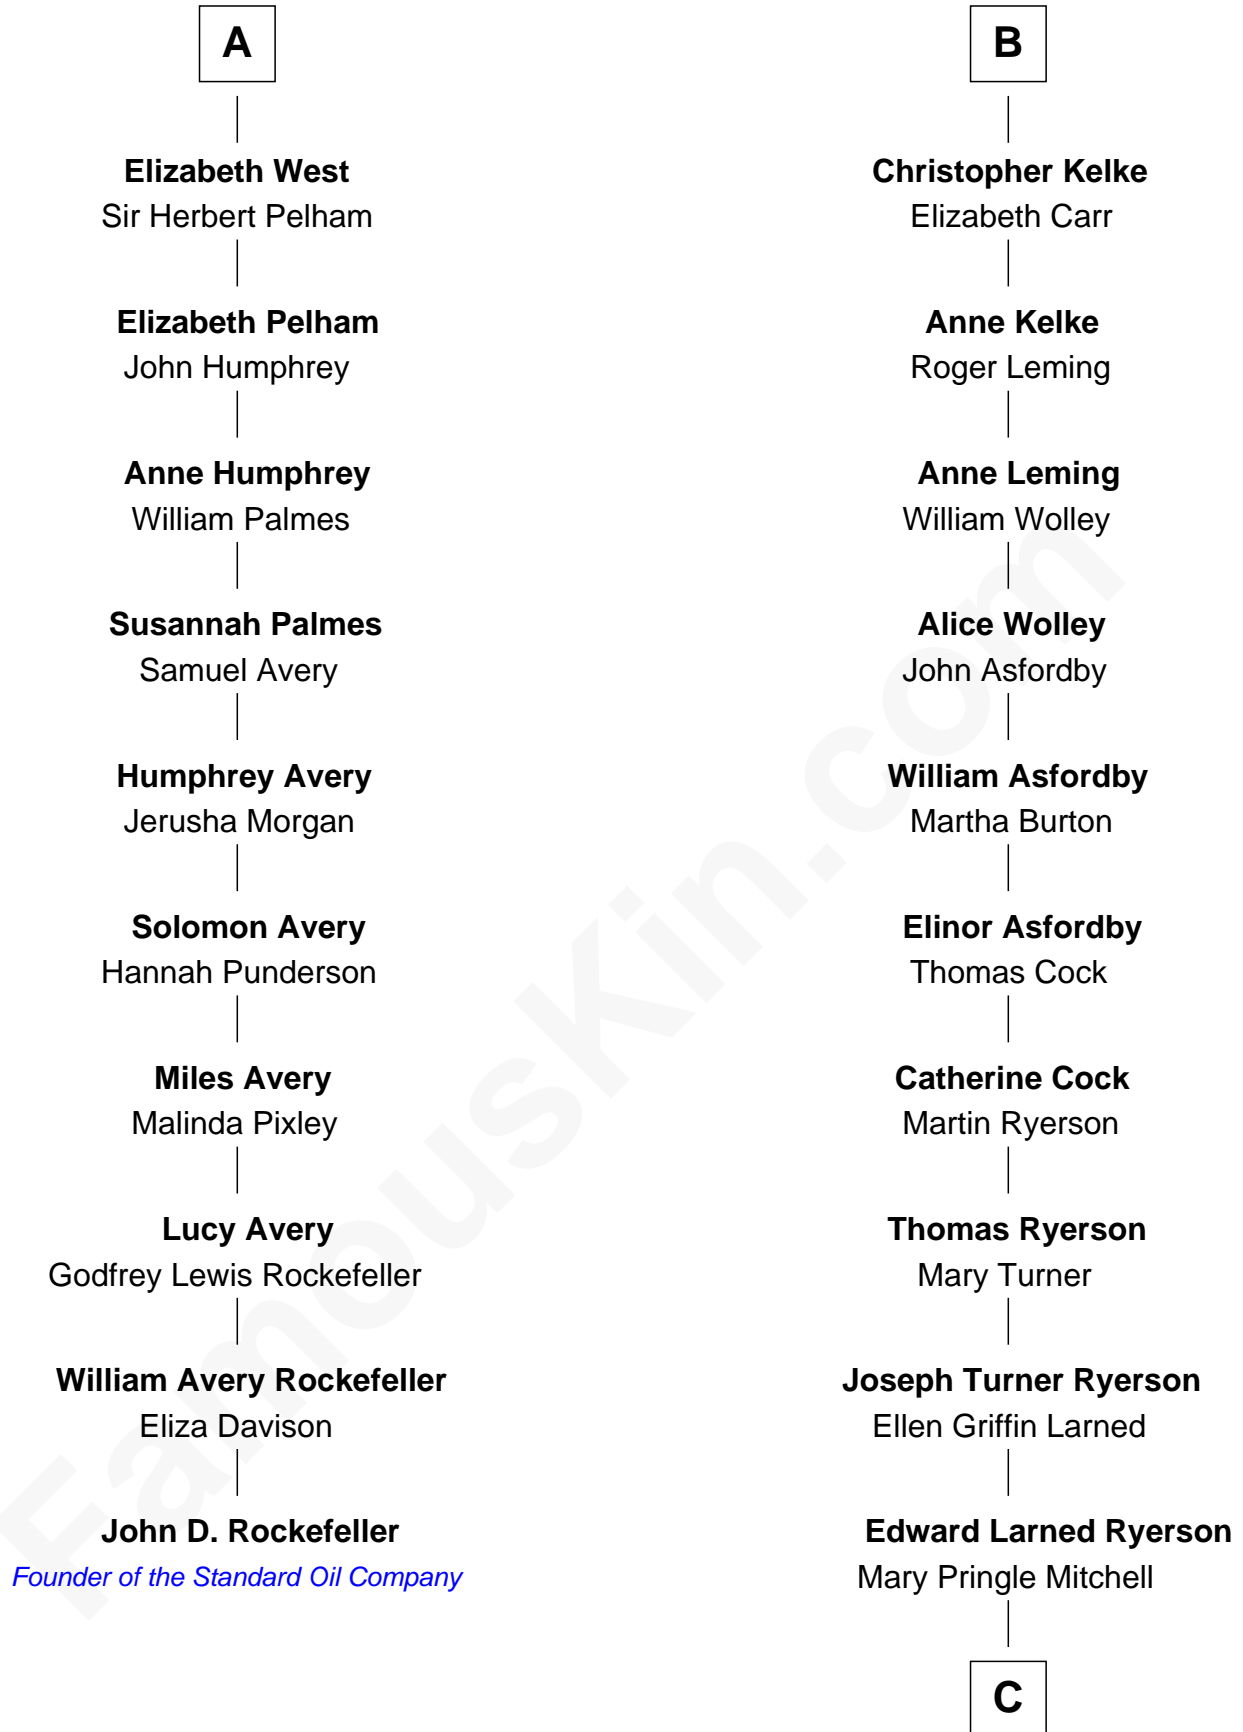

FamousKin.com Relationship Chart of

John D. Rockefeller

Founder of the Standard Oil Company

16th cousin 4 times removed of

Paget Brewster

TV Actress

Sir Michael de la Pole

Katherine Wingfield