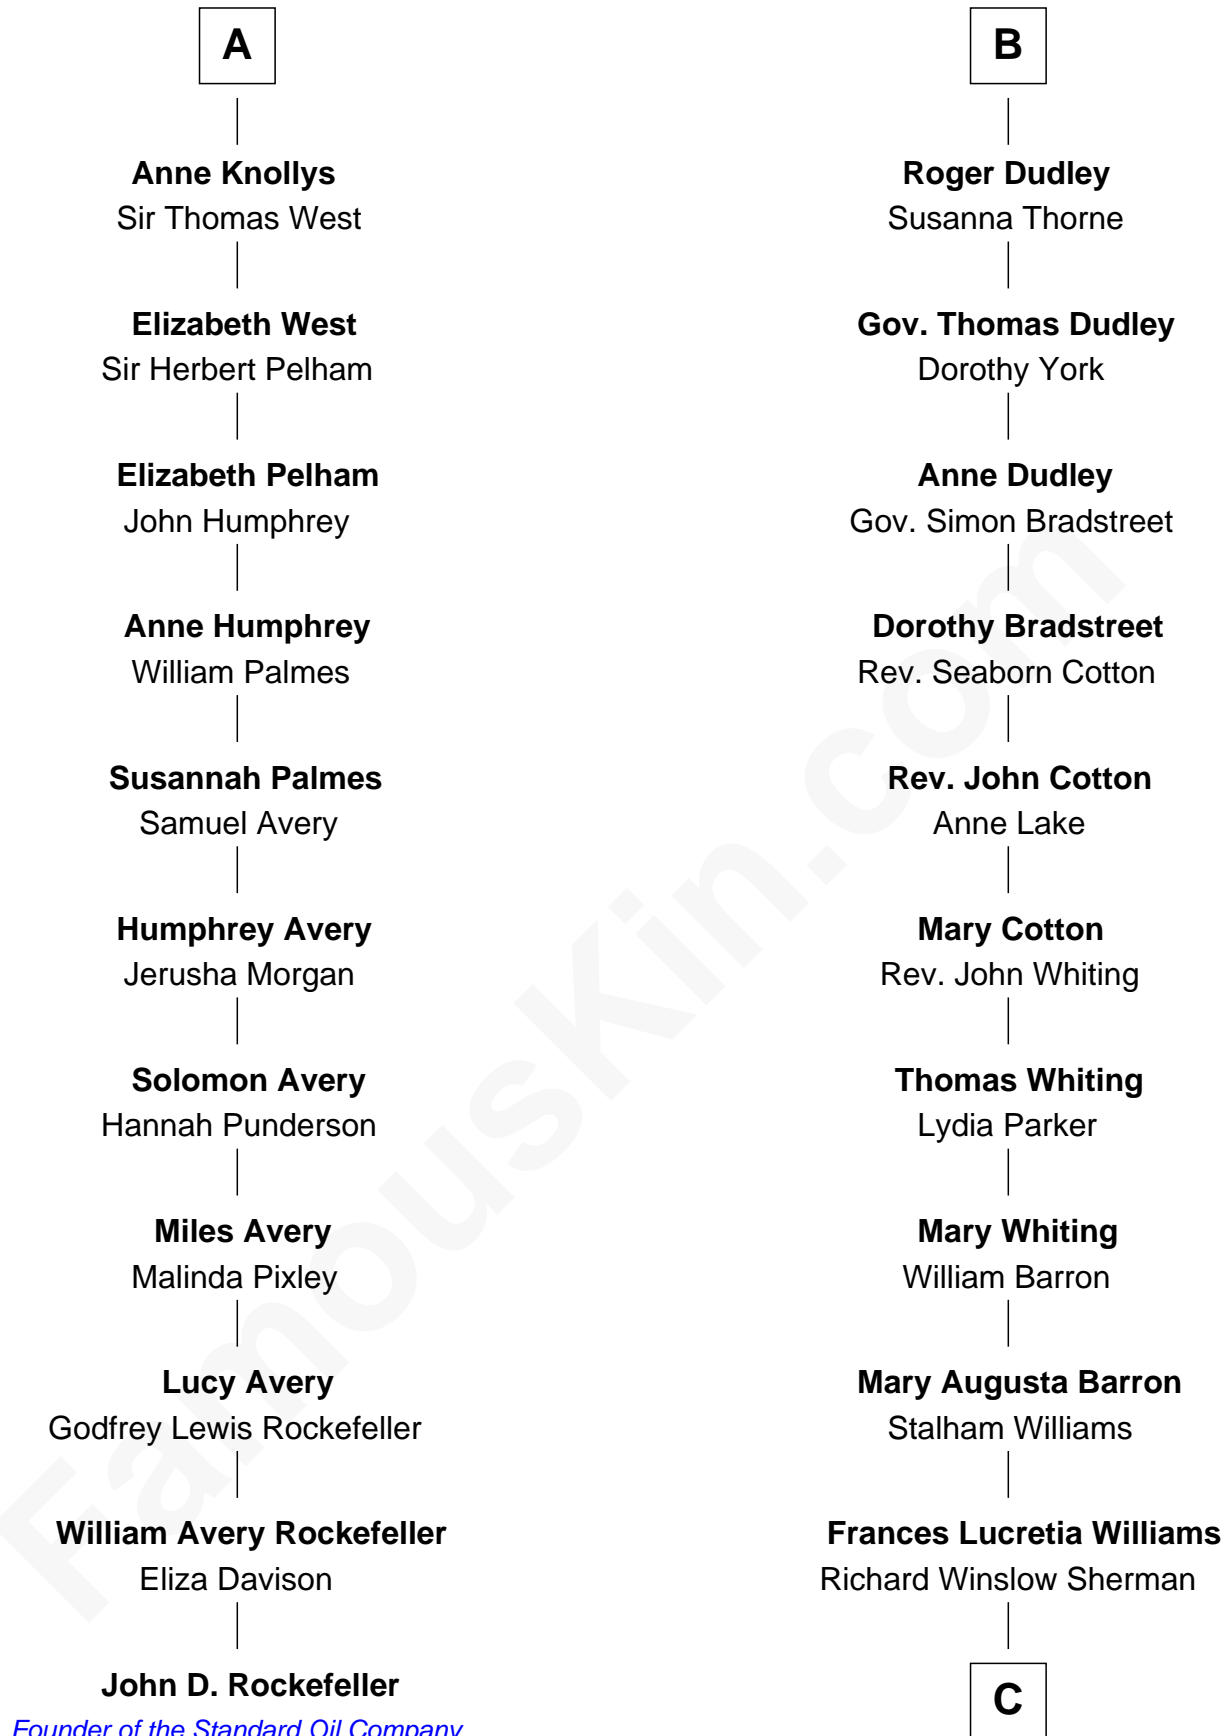

FamousKin.com Relationship Chart of

John D. Rockefeller

Founder of the Standard Oil Company

17th cousin 1 time removed of

James Sherman

27th U.S. Vice-President

Sir Reynold de Grey

Eleanor le Strange

C

Mary Frances Sherman
Richard Updike Sherman

James Sherman
27th U.S. Vice-President

FamousKin.com