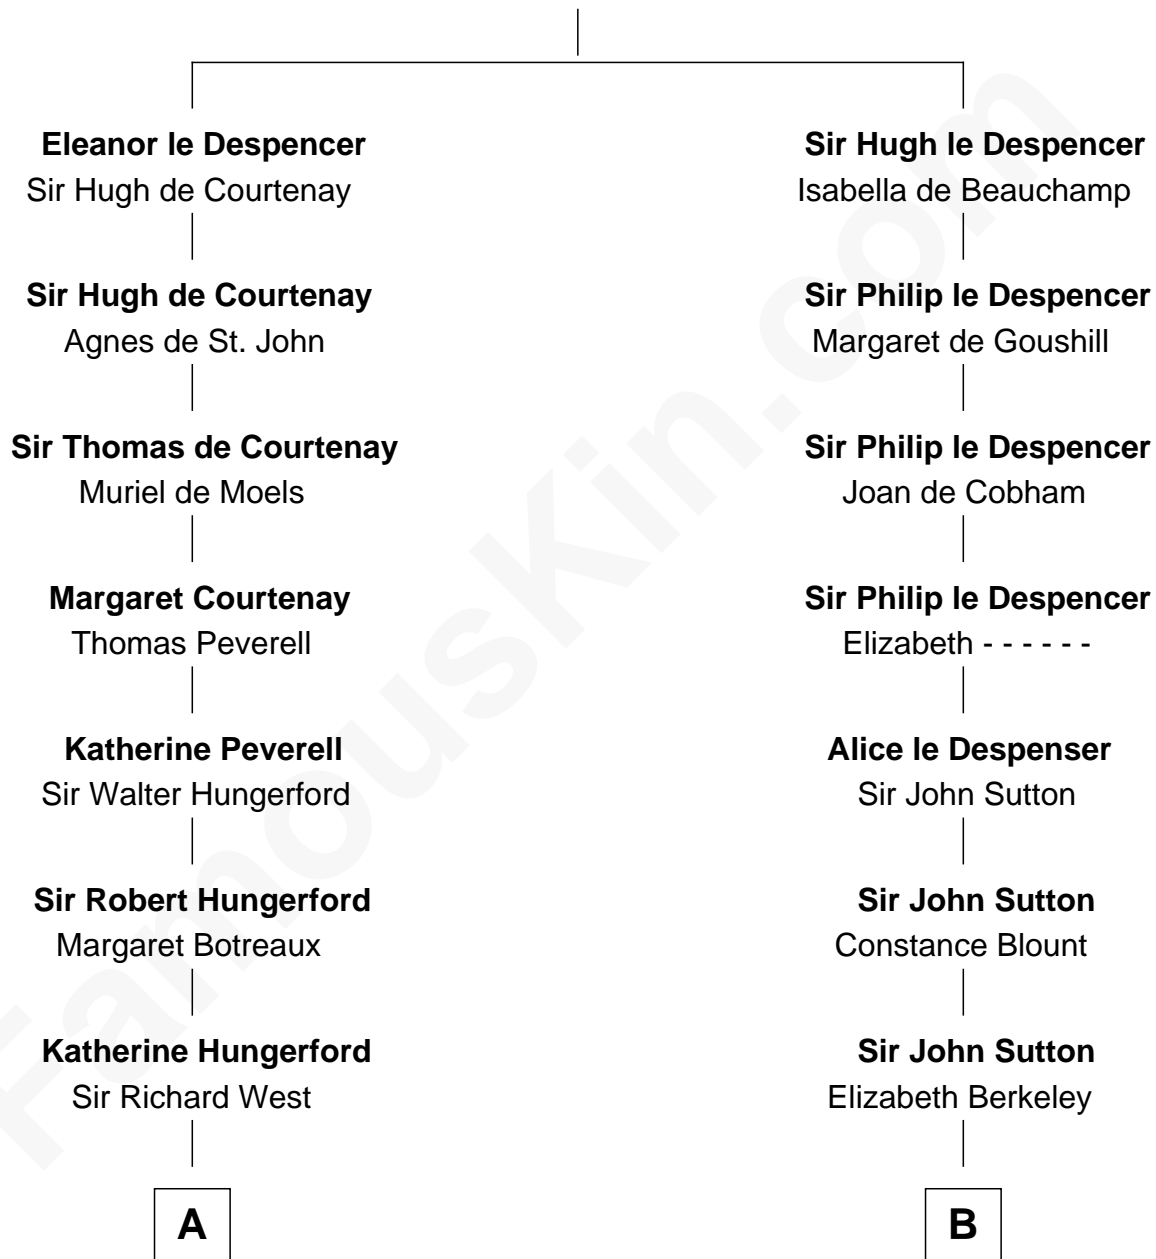

FamousKin.com Relationship Chart of

John D. Rockefeller

Founder of the Standard Oil Company

20th cousin 1 time removed of

Allen Dulles

5th Director of the C.I.A.

Sir Hugh le Despencer

Aveline Basset

C

Miles Avery
Malinda Pixley

Lucy Avery
Godfrey Lewis Rockefeller

William Avery Rockefeller
Eliza Davison

John D. Rockefeller
Founder of the Standard Oil Company

D

Joanna Leffingwell
Charles Lathrop

Harriet Wadsworth Lathrop
Rev. Miron Winslow