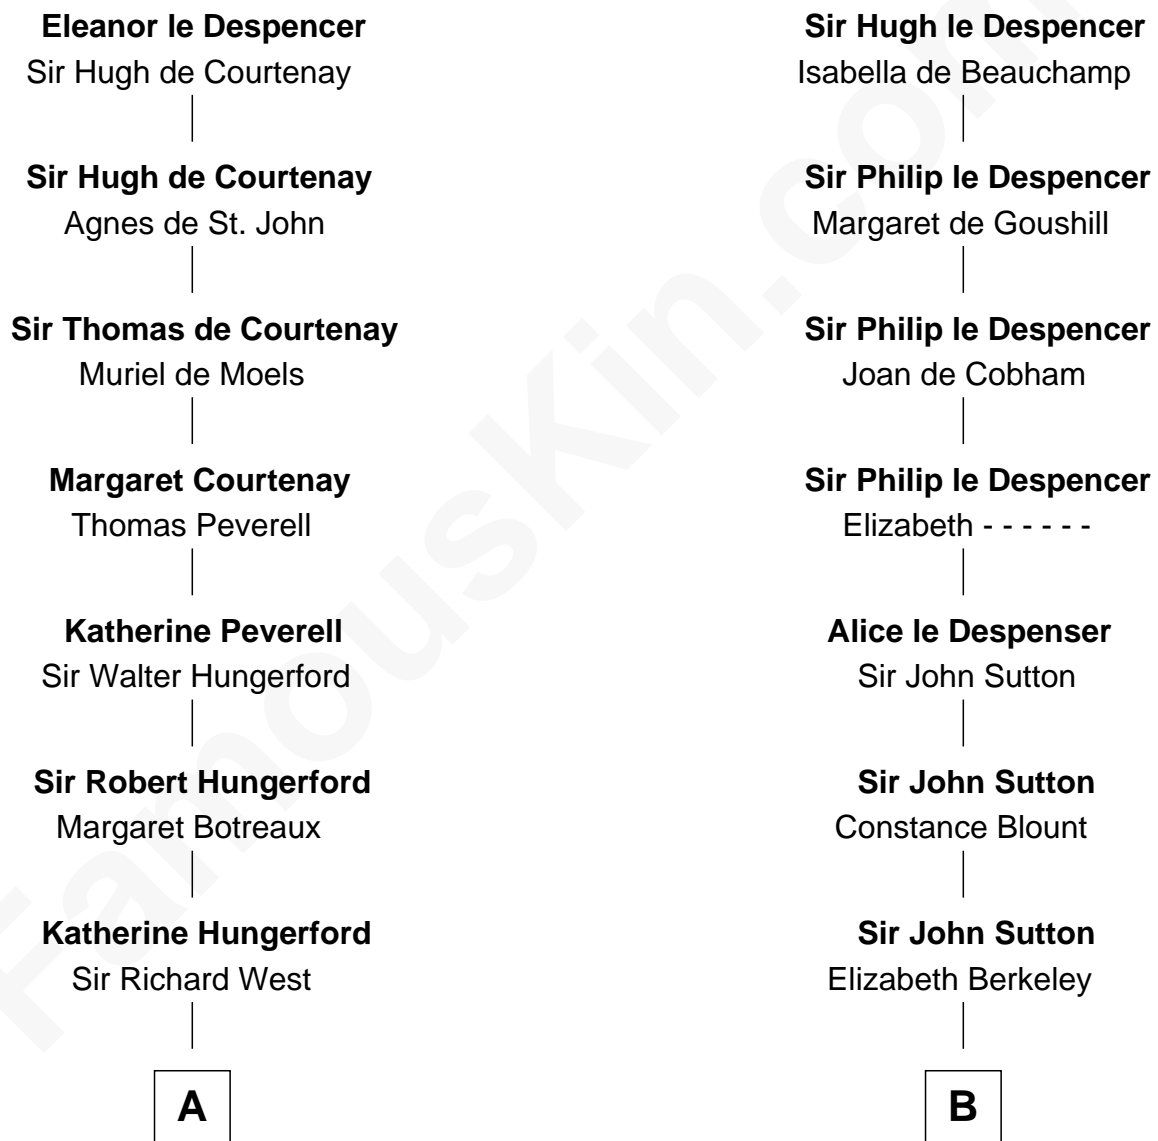

FamousKin.com Relationship Chart of

John D. Rockefeller

Founder of the Standard Oil Company

20th cousin 1 time removed of

John Foster Dulles

52nd U.S. Secretary of State

Sir Hugh le Despencer

Aveline Basset

C

Miles Avery
Malinda Pixley

Lucy Avery
Godfrey Lewis Rockefeller

William Avery Rockefeller
Eliza Davison

John D. Rockefeller
Founder of the Standard Oil Company

D

Joanna Leffingwell
Charles Lathrop

Harriet Wadsworth Lathrop
Rev. Miron Winslow