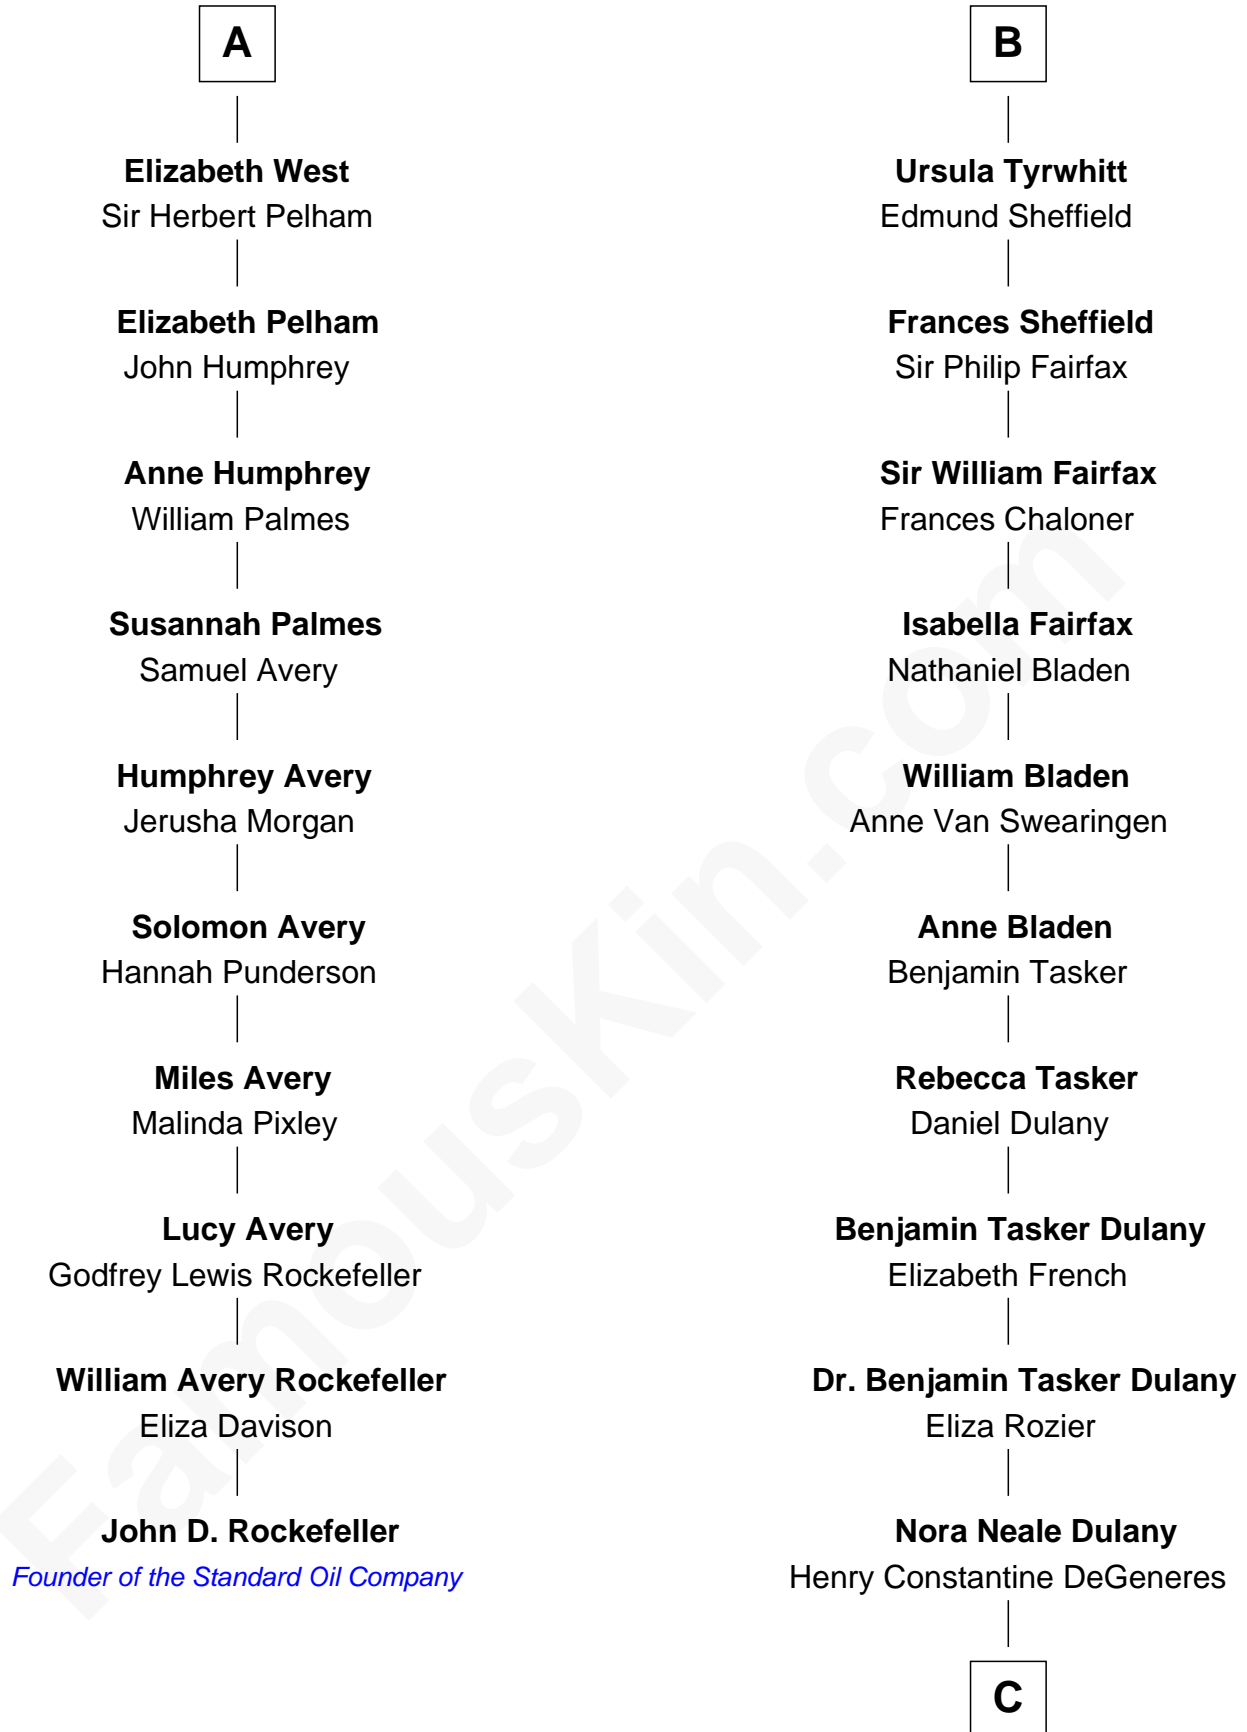

# FamousKin.com Relationship Chart of

**John D. Rockefeller**

*Founder of the Standard Oil Company*

16th cousin 5 times removed of

**Ellen DeGeneres**

*Comedienne and TV Personality*

**Sir Michael de la Pole**

Katherine Wingfield

C

**Joseph C. DeGeneres**

Mary Whittemore

**Alfred George DeGeneres**

Julia E. Billiu

**Elliot Everett DeGeneres**

Ruth Elodie Martin