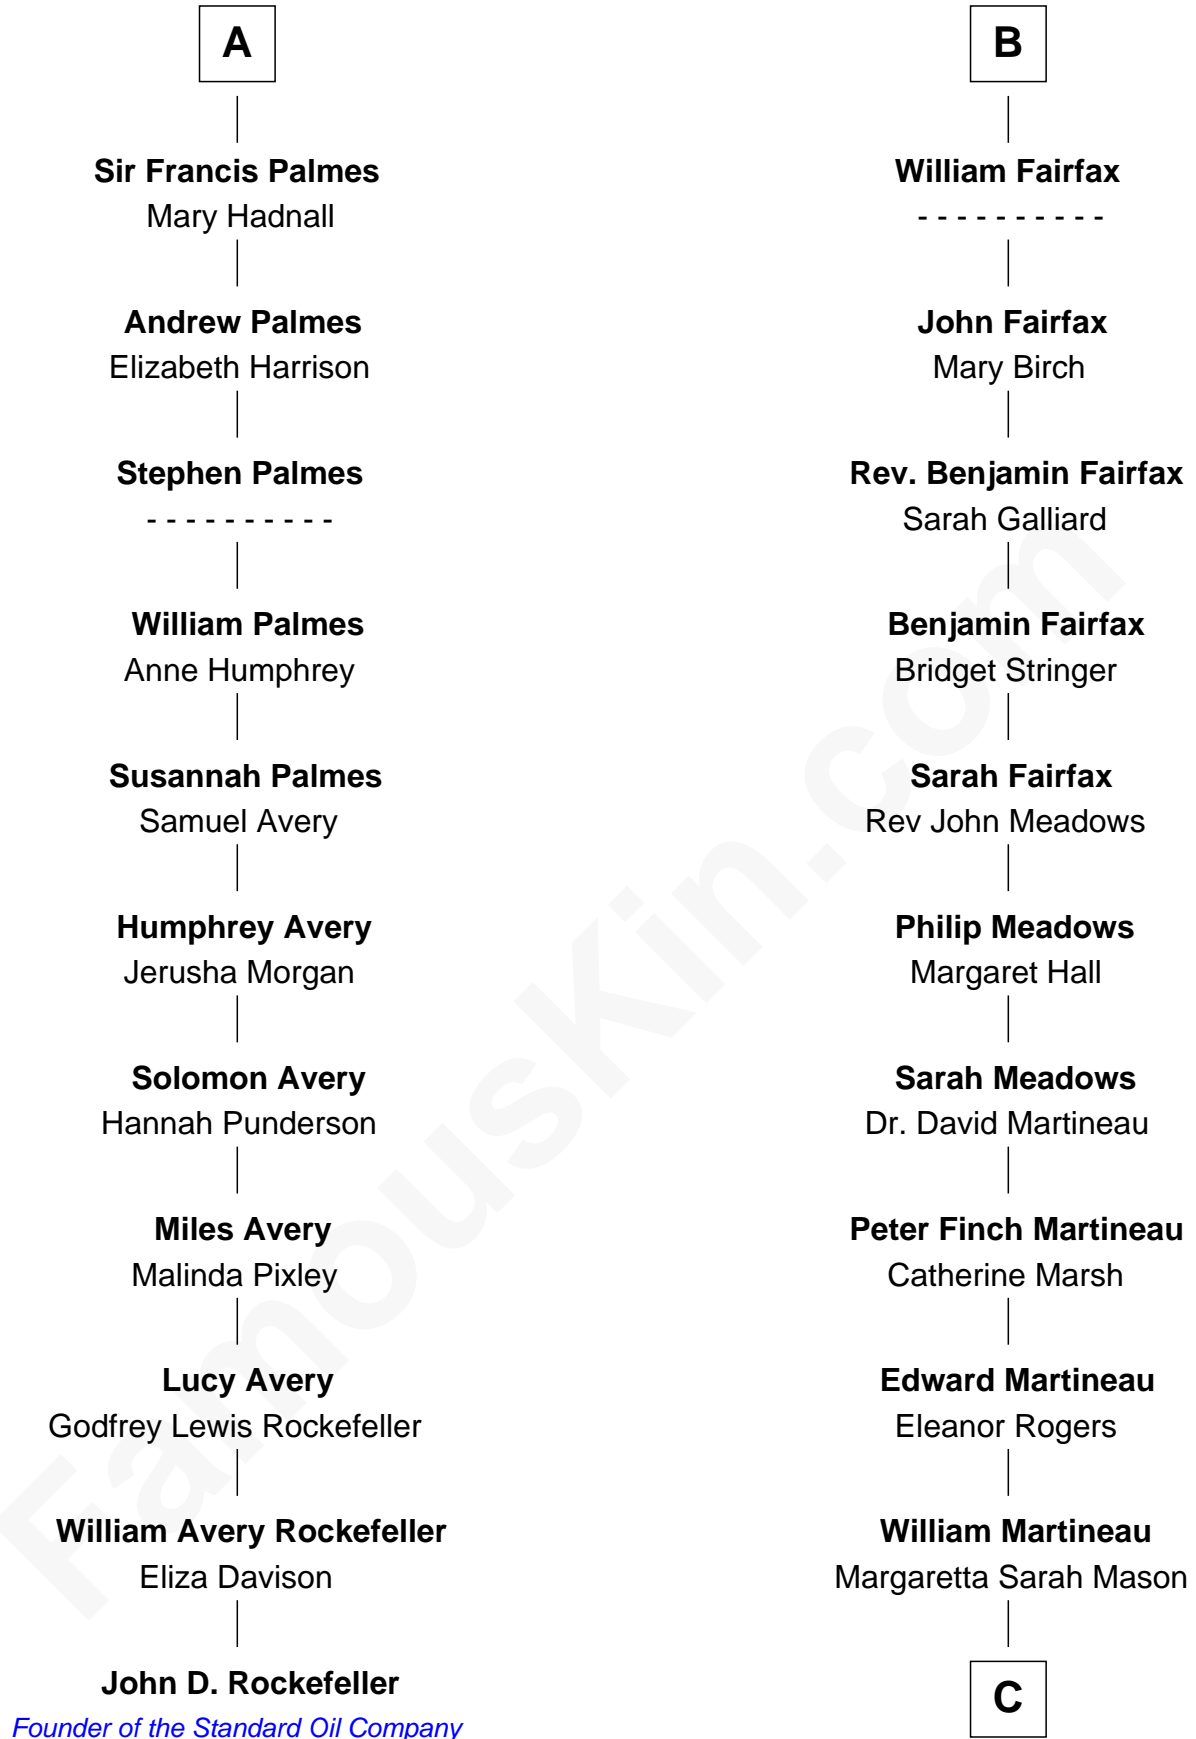

FamousKin.com Relationship Chart of

John D. Rockefeller

Founder of the Standard Oil Company

17th cousin 3 times removed of

Guy Ritchie

British Filmmaker

Sir Thomas de Beauchamp

Katherine de Mortimer

Sir William Beauchamp

Joan Fitzalan

Joan Beauchamp

James Butler

Elizabeth Butler

John Talbot

Ann Talbot

Sir Henry Vernon

Sir William Gascoigne

Sir William Gascoigne

Margaret Percy

Agnes Gascoigne

Sir Thomas Fairfax

B

C

Edith Jane Martineau