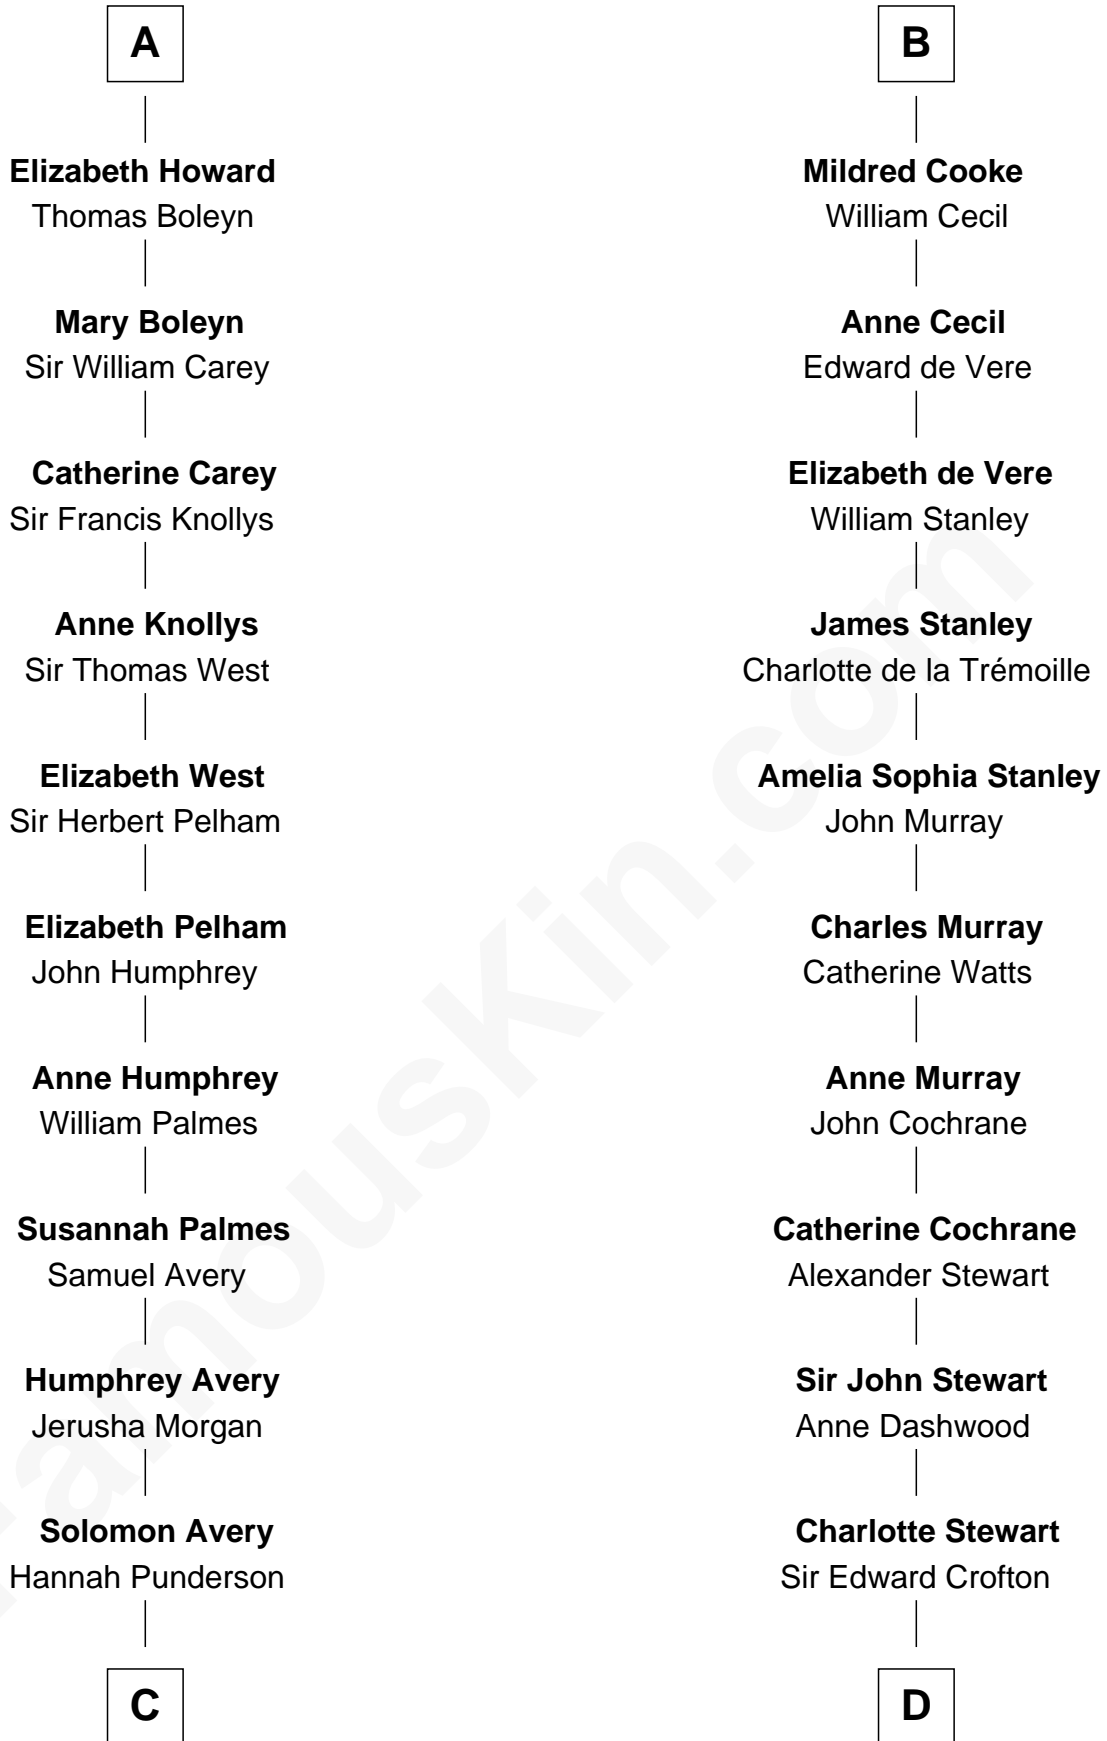

# FamousKin.com Relationship Chart of

**John D. Rockefeller**

*Founder of the Standard Oil Company*

20th cousin 1 time removed of

**Guy Ritchie**

*British Filmmaker*

**Ida de Odingsells**

*with husband  
Sir Roger de Herdeburgh*

**Eleanor le Strange**  
Sir Reynold de Grey

**Sir William FitzWilliam**  
Maude de Cromwell

**Ida Grey**  
John Cokayne

**Sir John FitzWilliam**  
Eleanor Greene

**Elizabeth Cokayne**  
Sir Laurence Cheney

**John FitzWilliam**  
Helen Villiers

**Elizabeth Cheney**  
Sir Frederick Tilney

**Sir William FitzWilliam**  
Anne Hawes

**Elizabeth Tilney**  
Sir Thomas Howard

**Anne FitzWilliam**  
Sir Anthony Cooke

**A**

**B**

**C**

**Miles Avery**  
Malinda Pixley

**Lucy Avery**  
Godfrey Lewis Rockefeller

**William Avery Rockefeller**  
Eliza Davison

**John D. Rockefeller**  
*Founder of the Standard Oil Company*

**D**