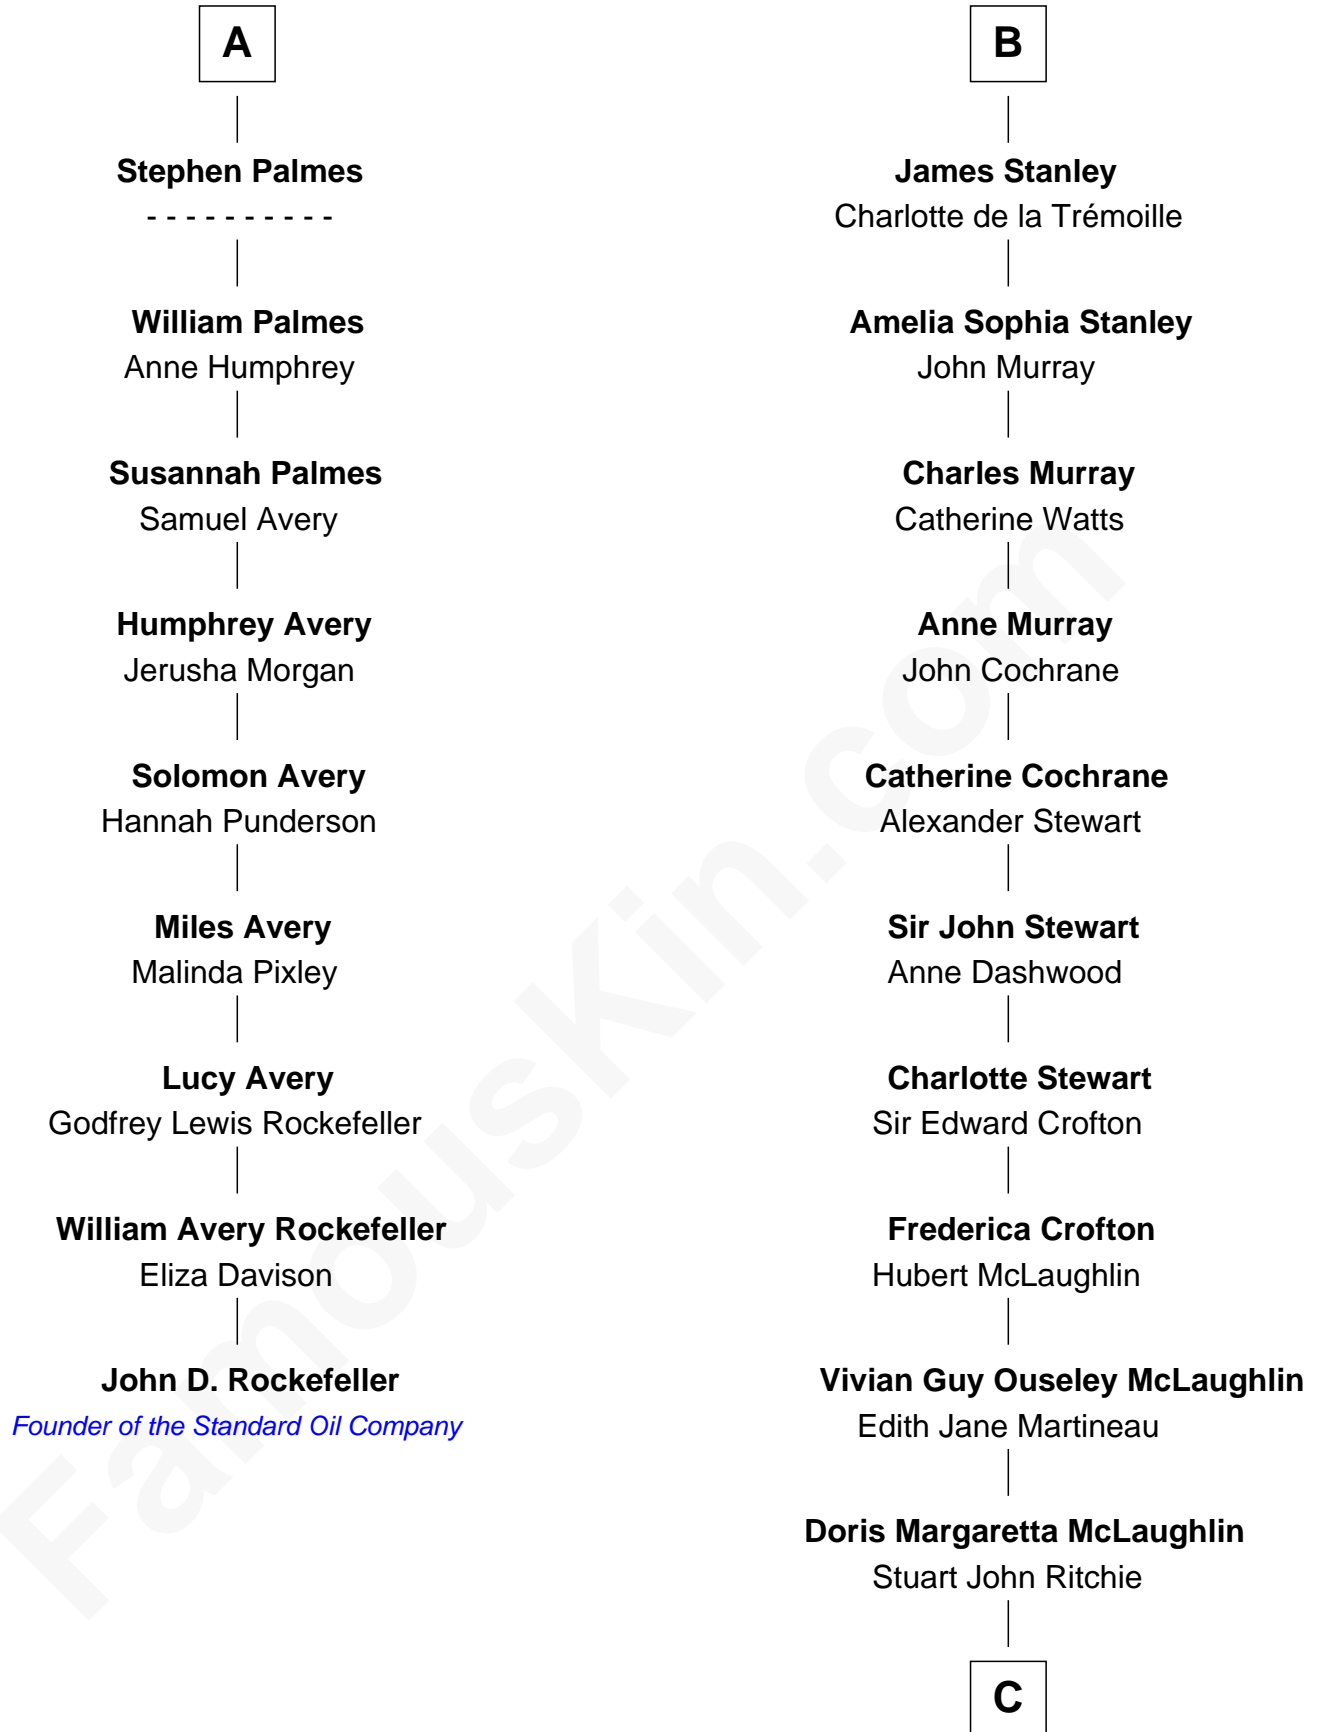

### John D. Rockefeller

Founder of the Standard Oil Company

15th cousin 3 times removed of

**Guy Ritchie**

British Filmmaker

**Sir Walter Devereux**

Elizabeth Merbery

**Sir Walter Devereux**

Sir Francis Palmes

**Sir Francis Palmes**

Mary Hadnall

**Andrew Palmes**

Elizabeth Harrison

**A**

**Anne Devereux**

William Herbert

**Maud Herbert**

Henry Percy

**Henry Algernon Percy**

Catherine Spencer

**Margaret Percy**

Henry Clifford

**Henry Clifford**

Eleanor Brandon

**Margaret Clifford**

Henry Stanley

**William Stanley**

Elizabeth de Vere

**B**

C

**John Vivian Ritchie**  
Amber Mary Parkinson

**Guy Ritchie**  
*British Filmmaker*