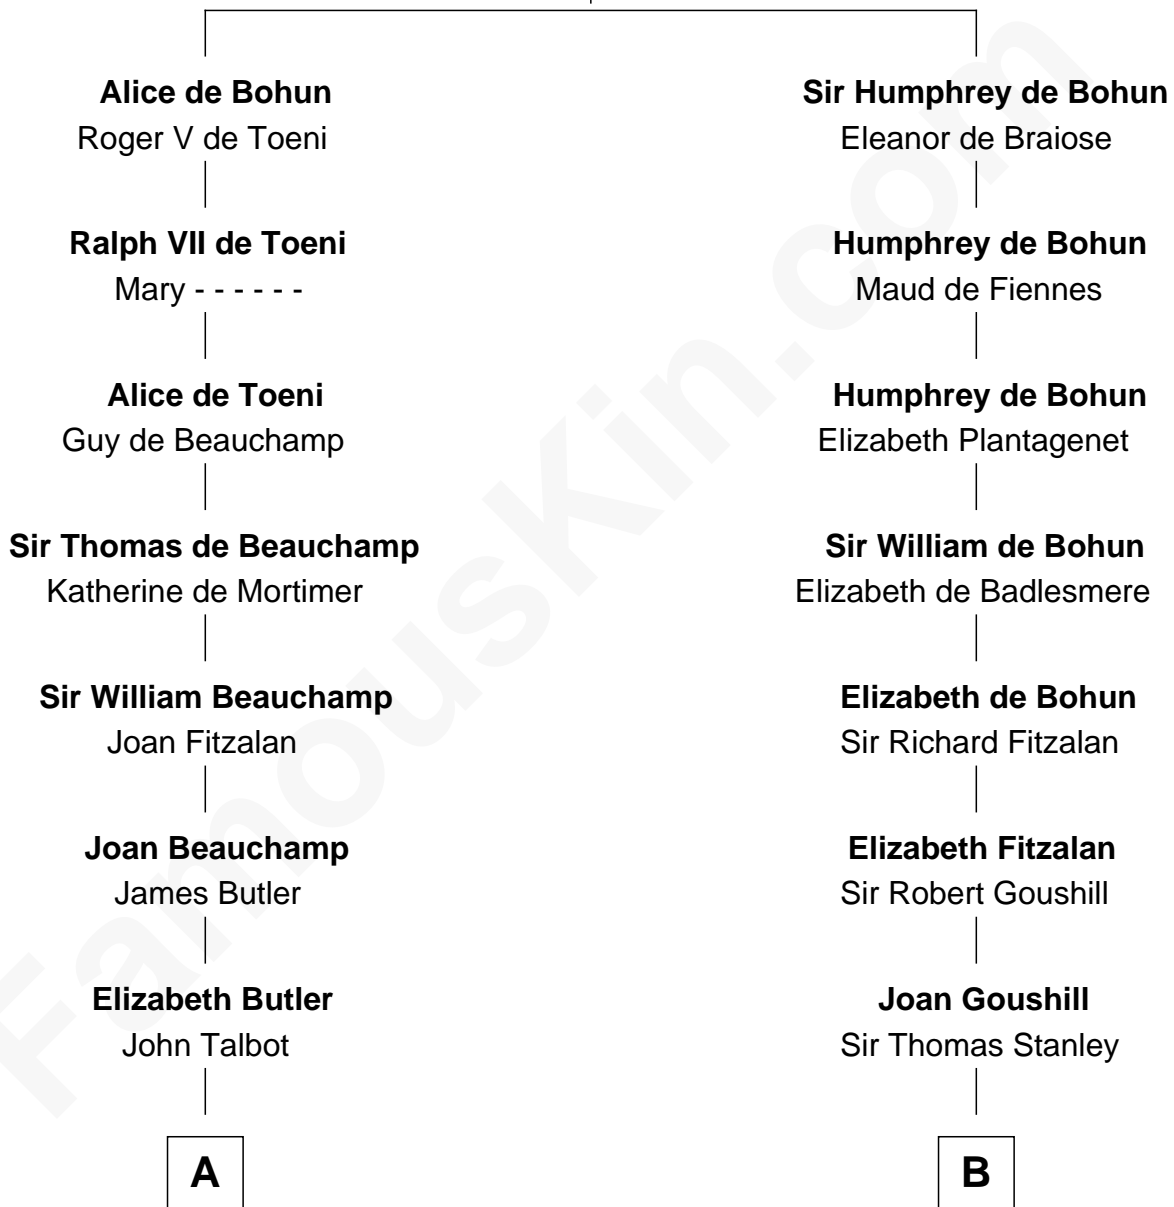

FamousKin.com Relationship Chart of

John D. Rockefeller

Founder of the Standard Oil Company

21st cousin of

Buckminster Fuller

Author, Architect, and Inventor

Sir Humphrey de Bohun

Maud of Eu

C

Solomon Avery
Hannah Punderson

Miles Avery
Malinda Pixley

Lucy Avery
Godfrey Lewis Rockefeller

William Avery Rockefeller
Eliza Davison

John D. Rockefeller
Founder of the Standard Oil Company

D

Christopher Wolcott
Lucy Parsons