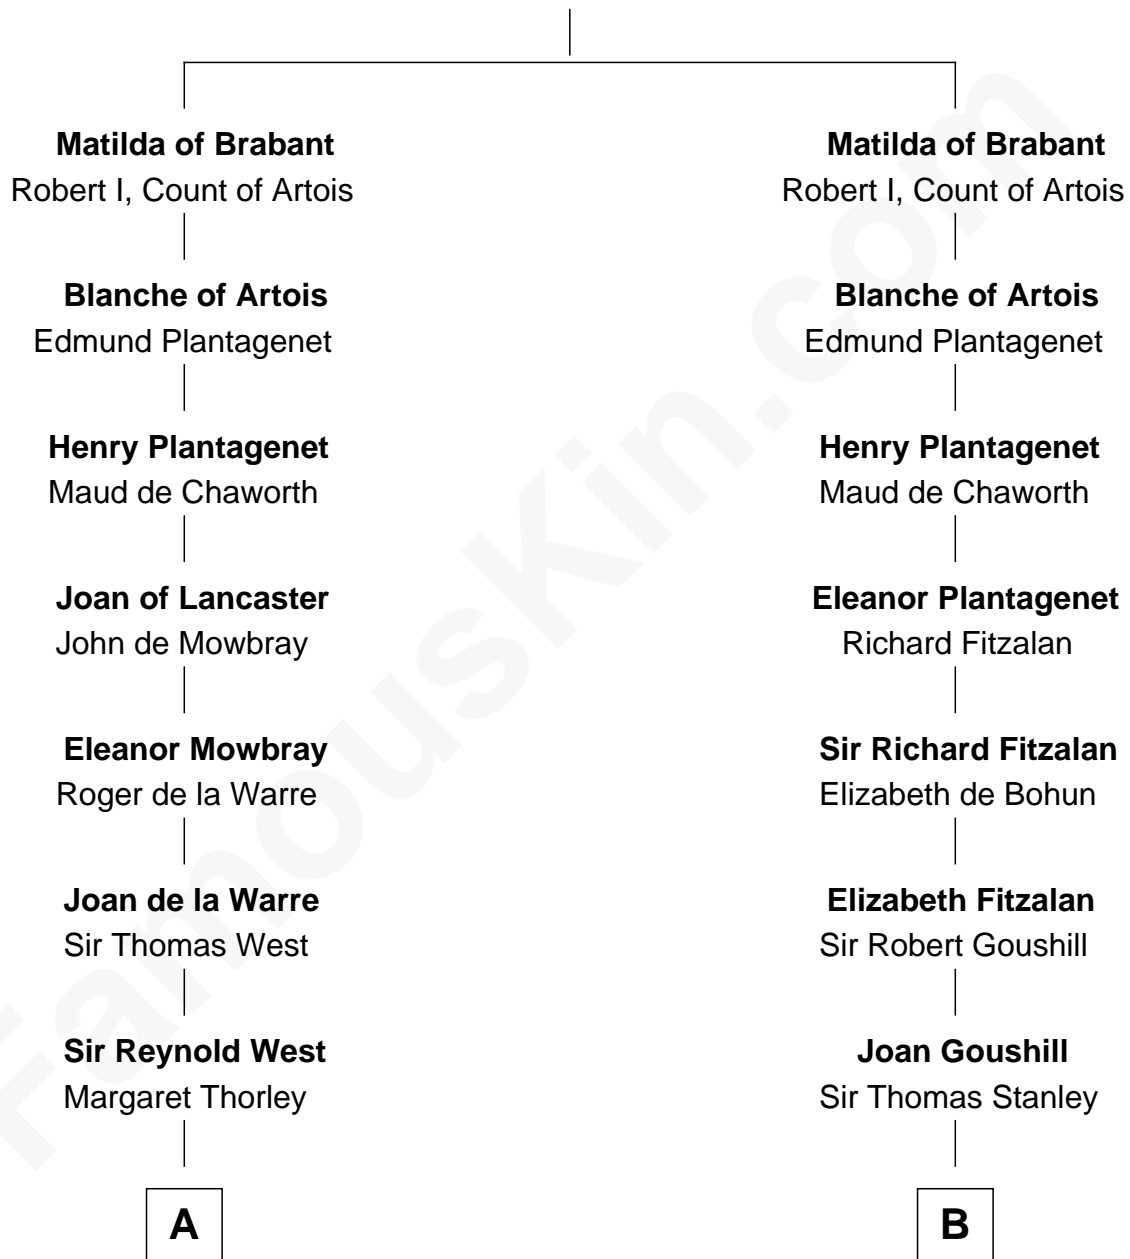

## Relationship Chart of

**John D. Rockefeller**

*Founder of the Standard Oil Company*

21st cousin of

**Buckminster Fuller**

*Author, Architect, and Inventor*

**Henry II, Duke of Brabant**

Marie of Hohenstaufen

**C**

**Solomon Avery**  
Hannah Punderson

**Miles Avery**  
Malinda Pixley

**Lucy Avery**  
Godfrey Lewis Rockefeller

**William Avery Rockefeller**  
Eliza Davison

**John D. Rockefeller**  
*Founder of the Standard Oil Company*