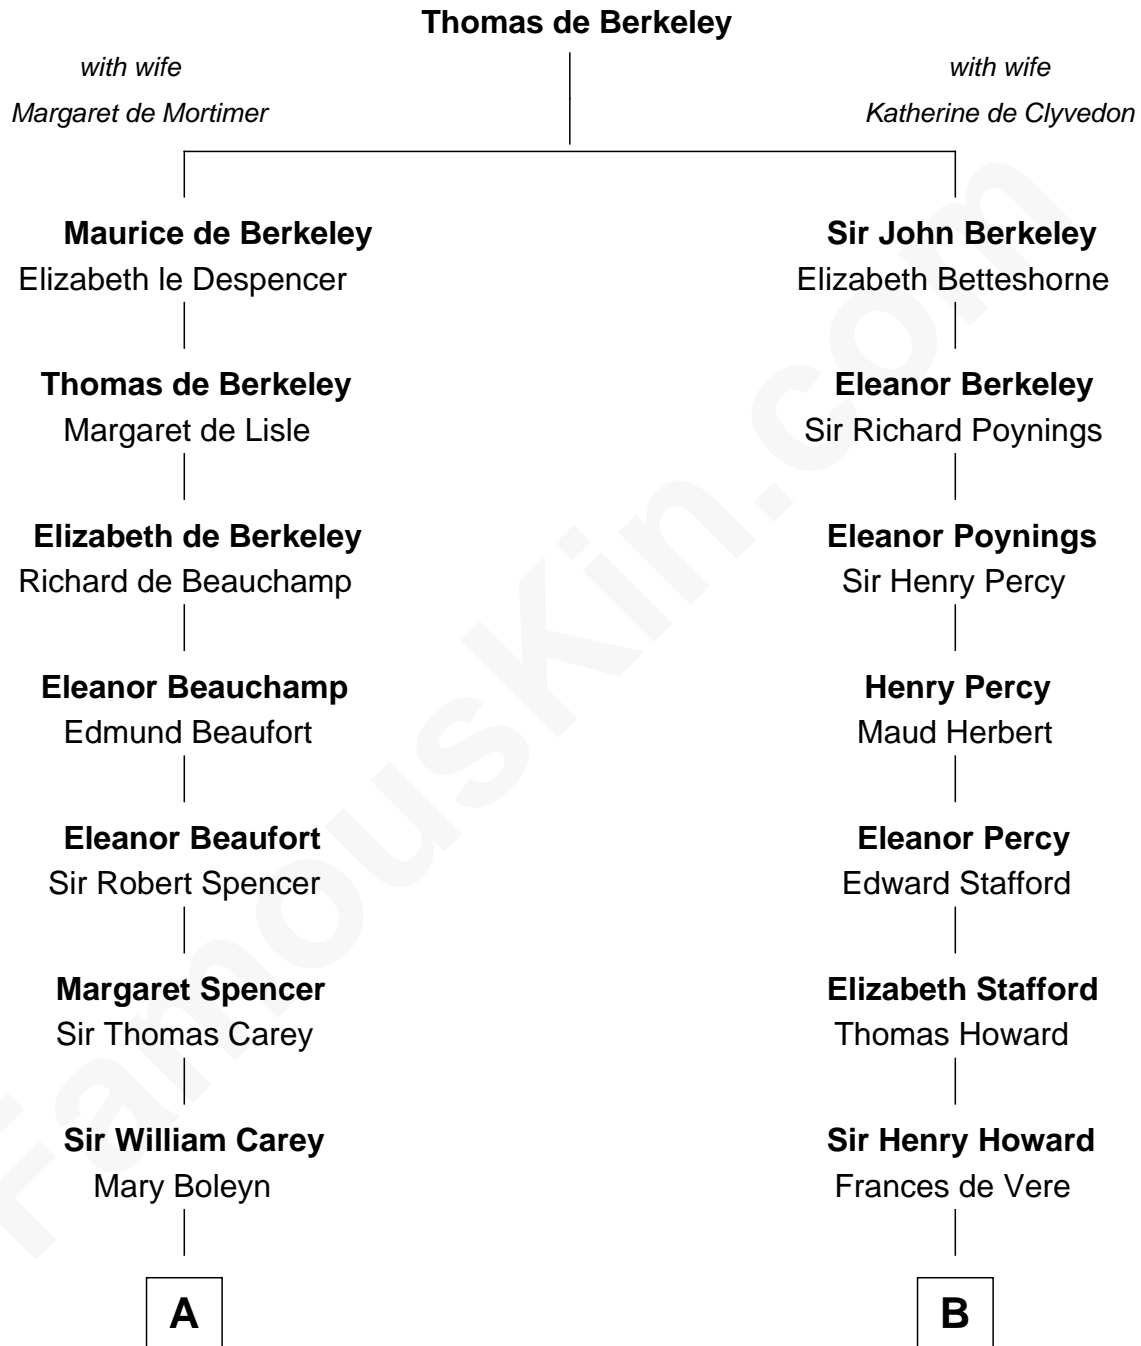

FamousKin.com Relationship Chart of

John D. Rockefeller

Founder of the Standard Oil Company

18th cousin 1 time removed of

Thomas Hunt Morgan

Nobel Prize Winner in Physiology or Medicine

C

William Avery Rockefeller

Eliza Davison

John D. Rockefeller

Founder of the Standard Oil Company

D

Elizabeth Phoebe Key

Charles Howard

Ellen Key Howard

Charlton Hunt Morgan

Thomas Hunt Morgan

Nobel Prize Winner

FamousKin.com