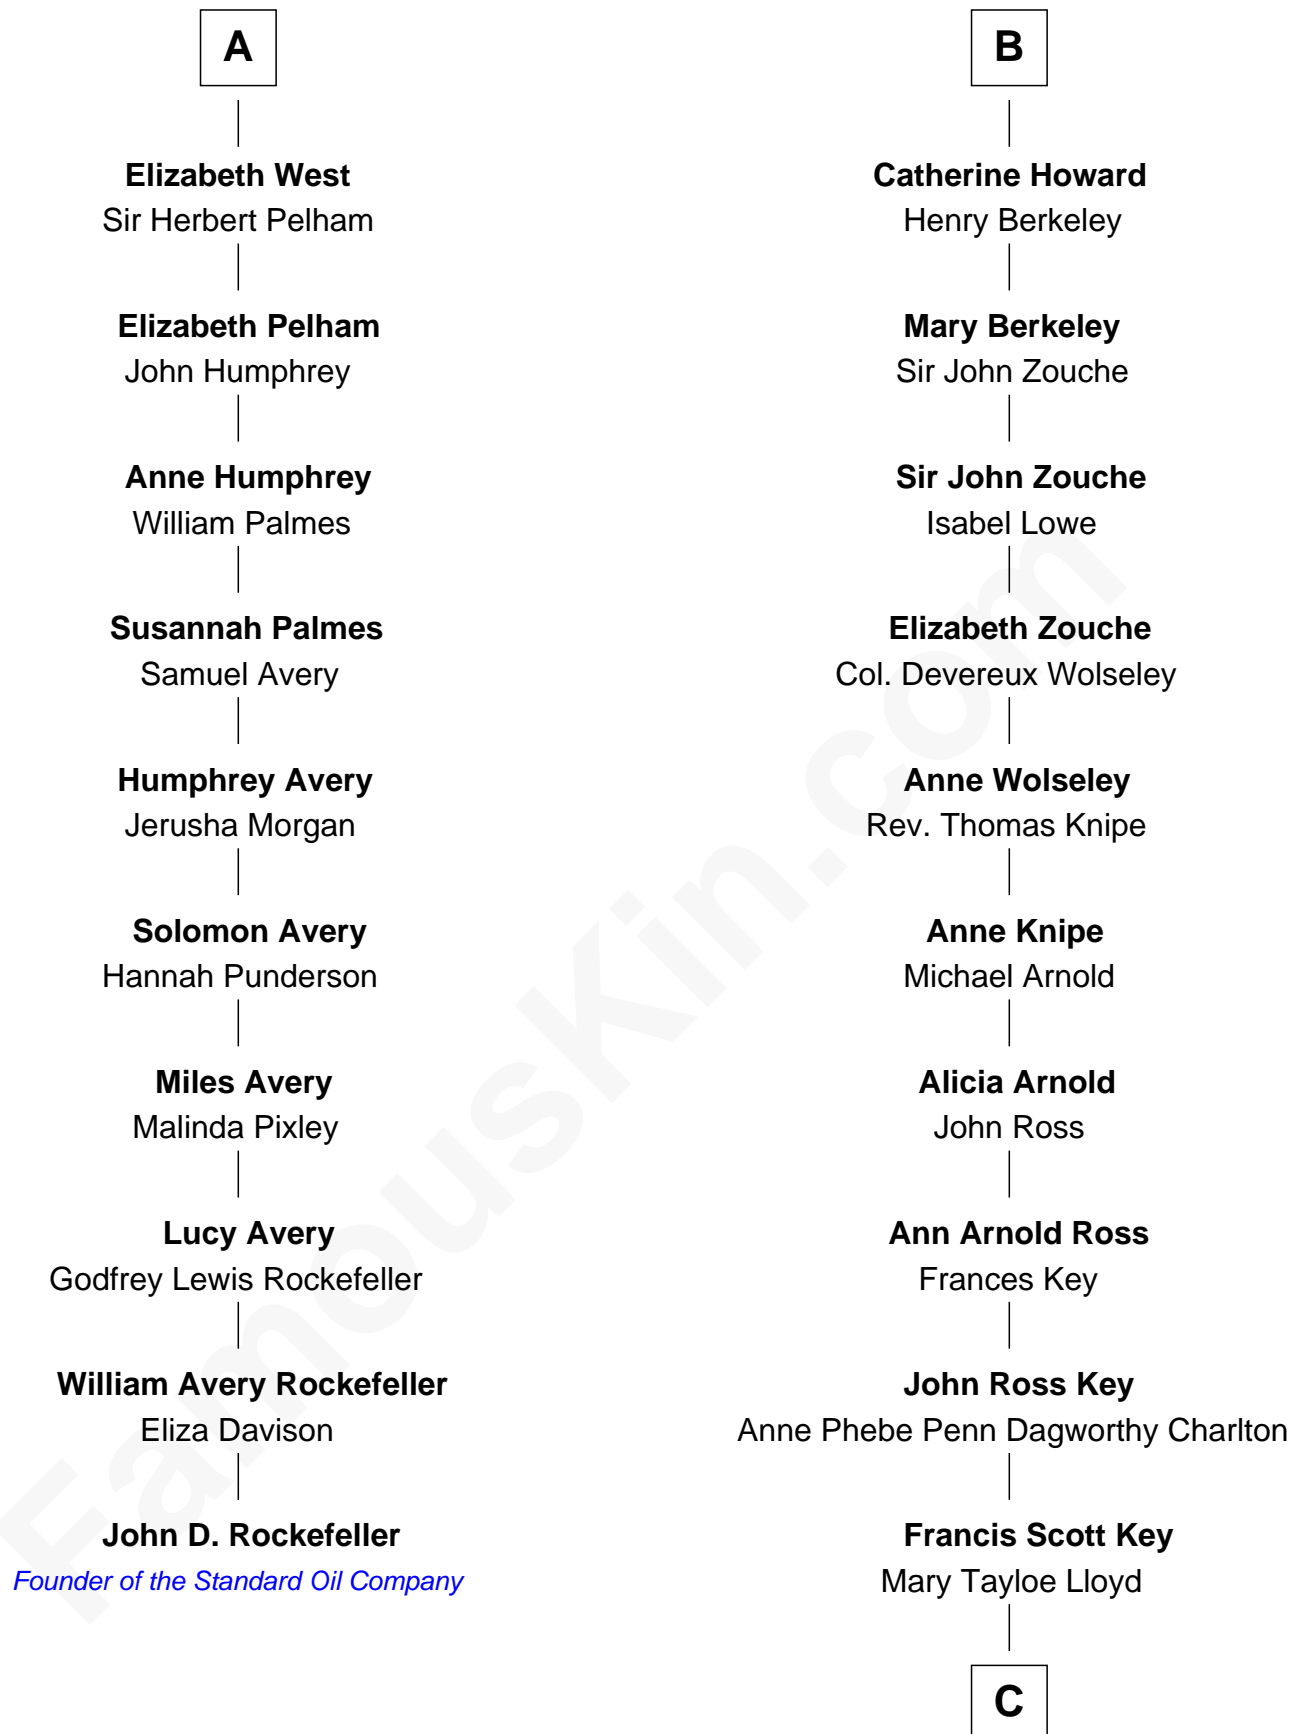

# FamousKin.com Relationship Chart of

**John D. Rockefeller**

*Founder of the Standard Oil Company*

**16th cousin 3 times removed of**

**Thomas Hunt Morgan**

*Nobel Prize Winner in Physiology or Medicine*

**John of Gaunt**  
Katherine Roet

**Sir John Beaufort**  
Margaret de Holand

**Edmund Beaufort**  
Eleanor Beauchamp

**Eleanor Beaufort**  
Sir Robert Spencer

**Margaret Spencer**  
Sir Thomas Carey

**Sir William Carey**  
Mary Boleyn

**Catherine Carey**  
Sir Francis Knollys

**Anne Knollys**  
Sir Thomas West

**A**

**Joan Beaufort**  
Sir Ralph Neville

**Eleanor Neville**  
Sir Henry Percy

**Sir Henry Percy**  
Eleanor Poynings

**Henry Percy**  
Maud Herbert

**Eleanor Percy**  
Edward Stafford

**Elizabeth Stafford**  
Thomas Howard

**Sir Henry Howard**  
Frances de Vere

**B**

**C**

**Elizabeth Phoebe Key**

Charles Howard

**Ellen Key Howard**

Charlton Hunt Morgan