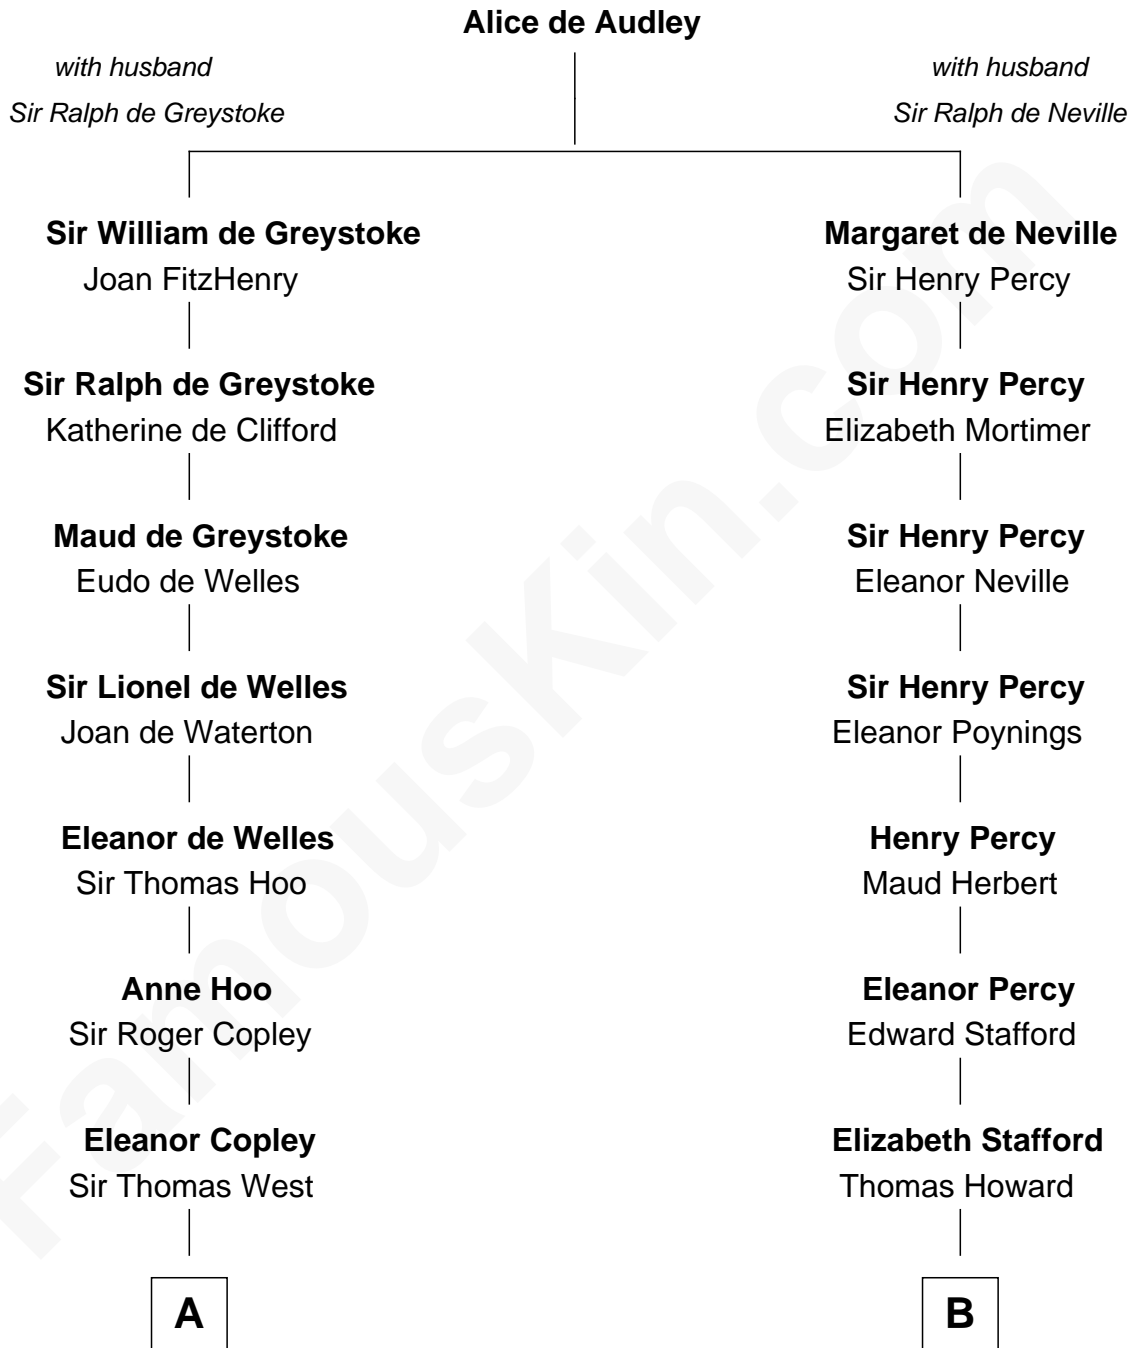

FamousKin.com Relationship Chart of

John D. Rockefeller

Founder of the Standard Oil Company

19th cousin 1 time removed of

Thomas Hunt Morgan

Nobel Prize Winner in Physiology or Medicine

C

Lucy Avery

Godfrey Lewis Rockefeller

William Avery Rockefeller

Eliza Davison

John D. Rockefeller

Founder of the Standard Oil Company

D

Francis Scott Key

Mary Tayloe Lloyd