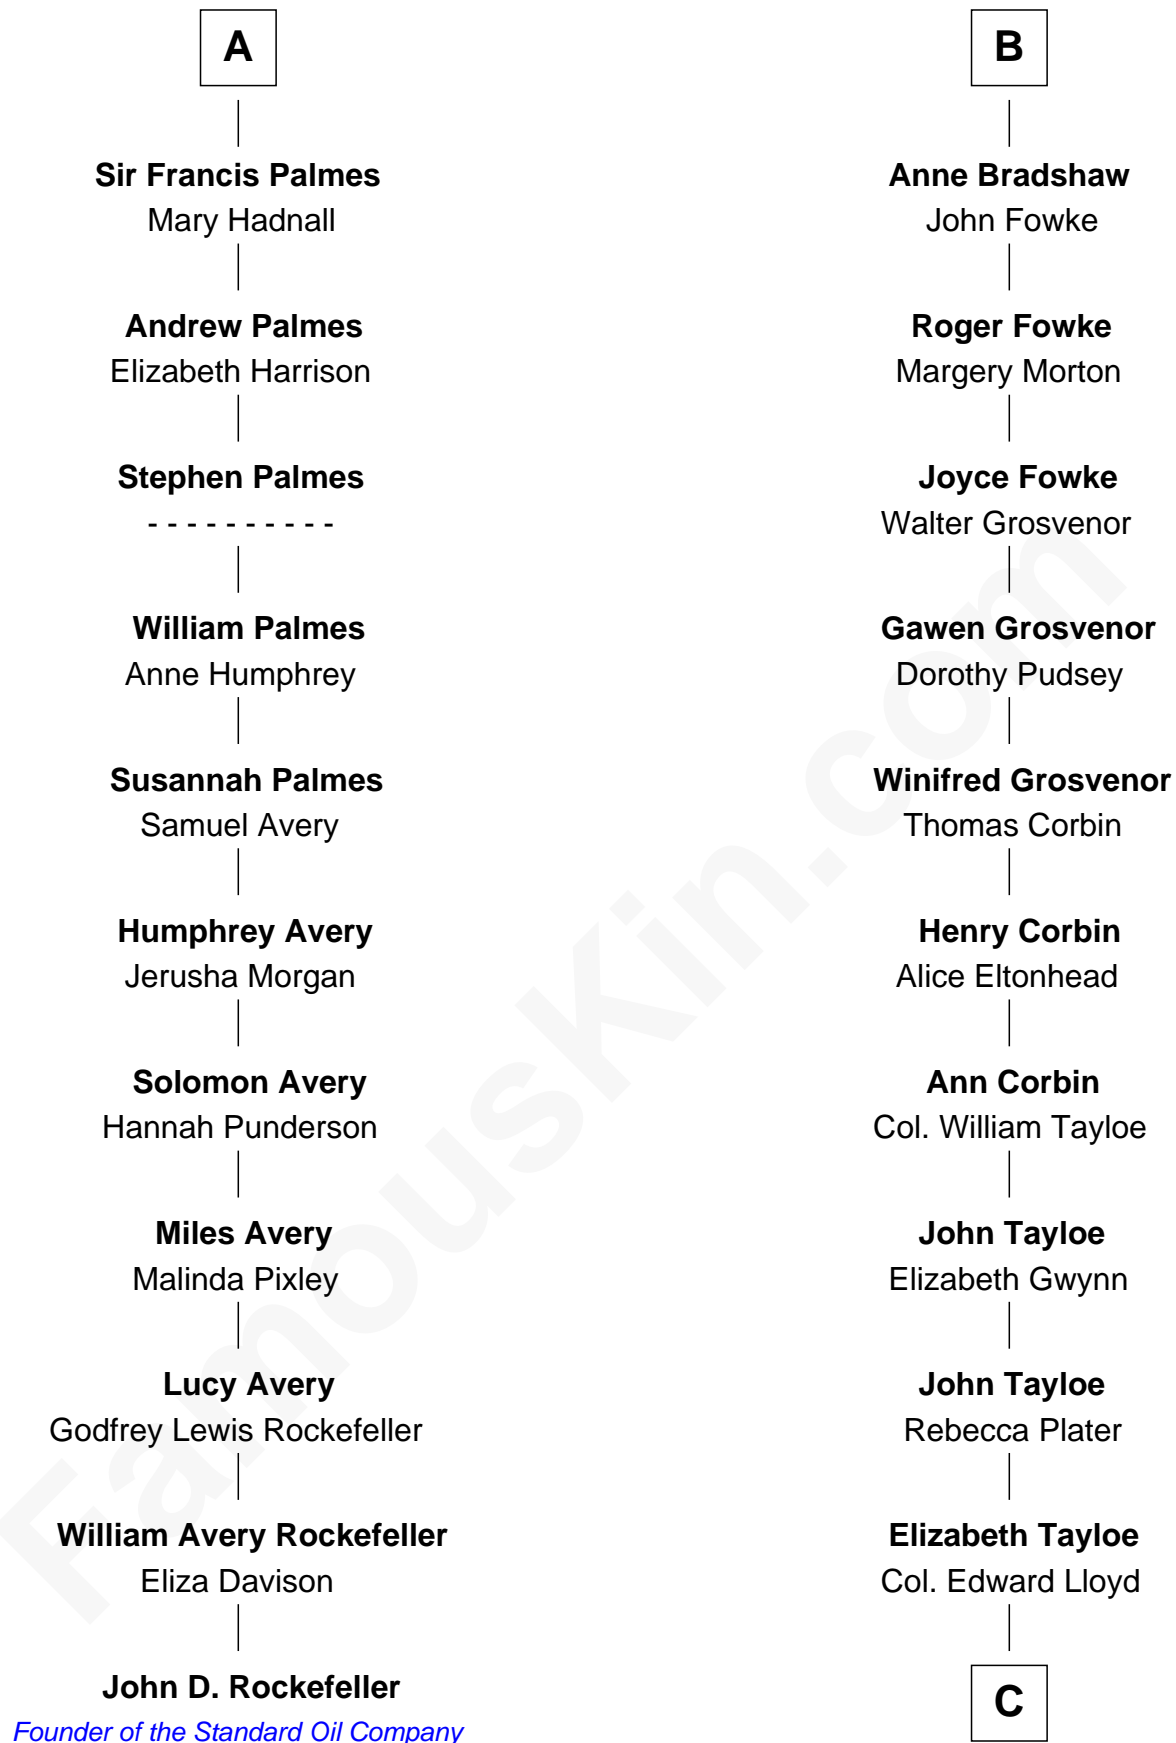

# FamousKin.com Relationship Chart of

**John D. Rockefeller**

*Founder of the Standard Oil Company*

17th cousin 3 times removed of

**Thomas Hunt Morgan**

*Nobel Prize Winner in Physiology or Medicine*

**John de Welles**

**Margery de Welles**

Stephen le Scrope

**Maude le Scrope**

Sir Baldwin Freville

**Joyce Freville**

Sir Roger Aston

**Sir Robert Aston**

Isabel Brereton

**John Aston**

Elizabeth Delves

**Margaret Aston**

John Kinnersley

**Isabel Kinnersley**

John Bradshaw

**B**

**C**

—  
**Mary Tayloe Lloyd**

Francis Scott Key

—  
**Elizabeth Phoebe Key**

Charles Howard

—  
**Ellen Key Howard**

Charlton Hunt Morgan

—  
**Thomas Hunt Morgan**

*Nobel Prize Winner*