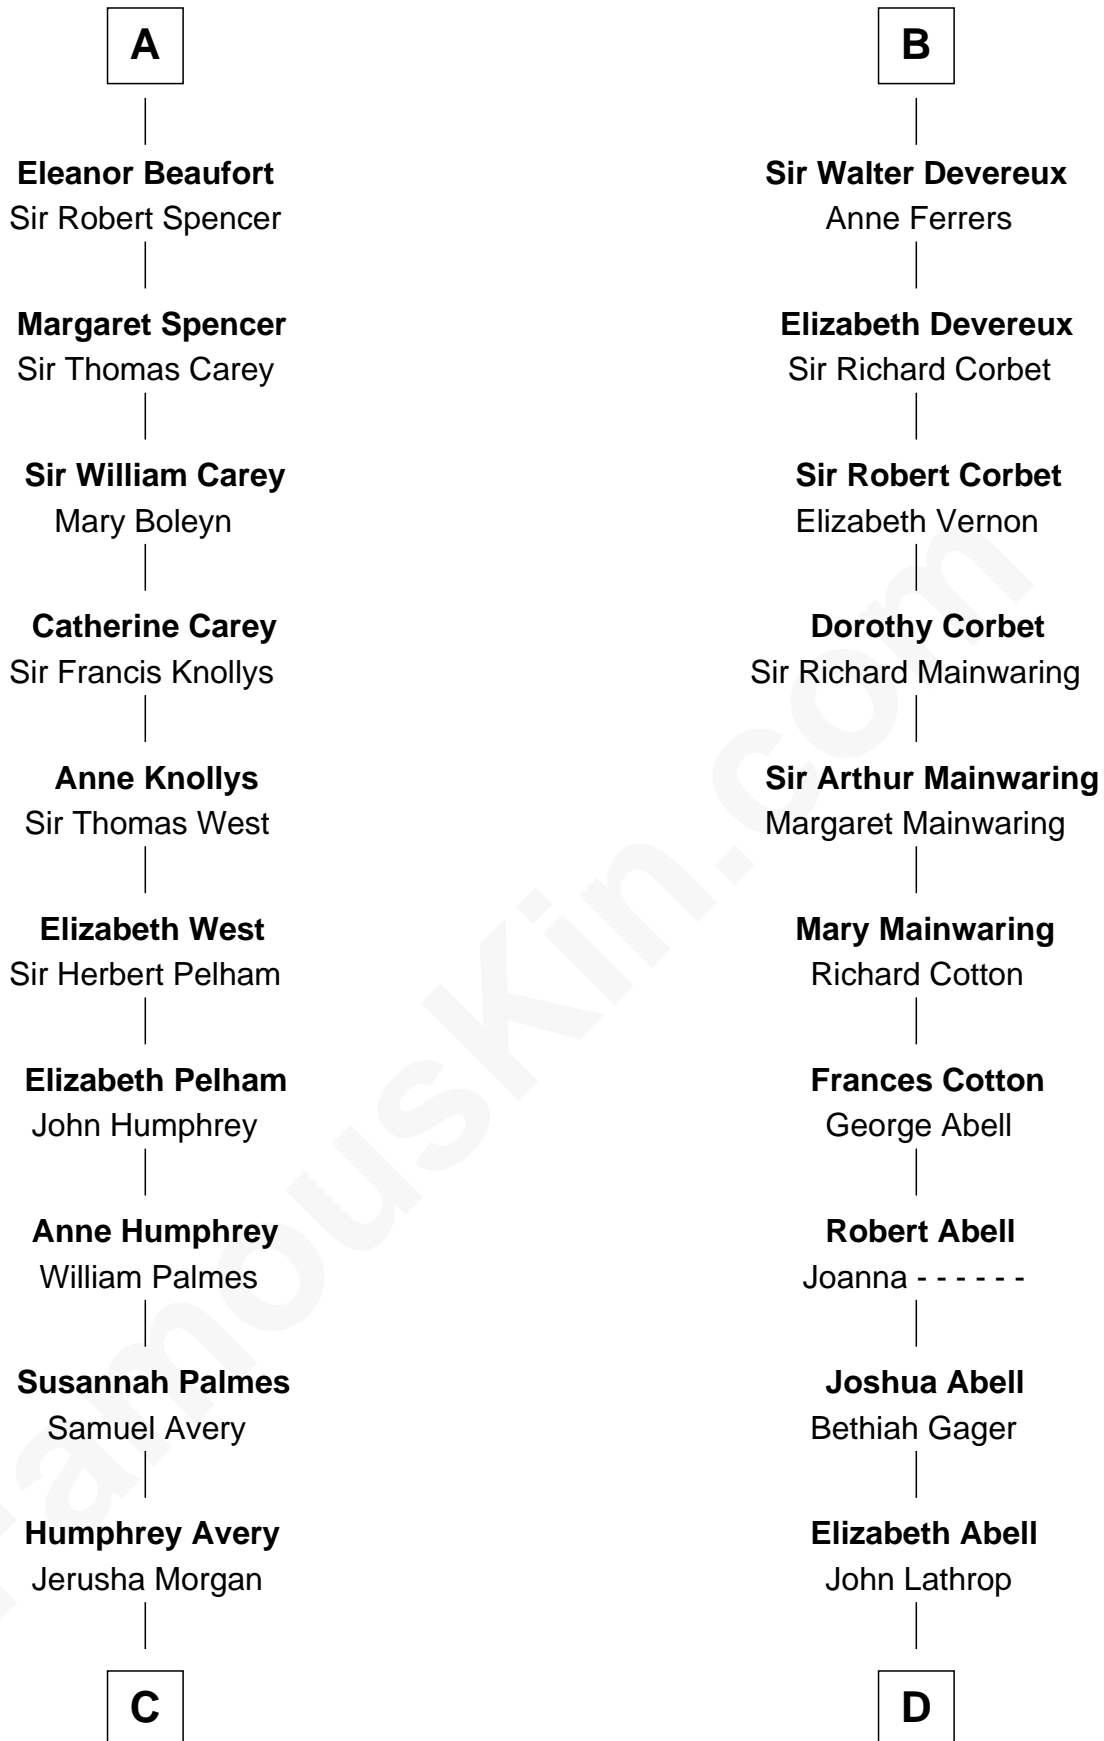

FamousKin.com Relationship Chart of

John D. Rockefeller

Founder of the Standard Oil Company

21st cousin of

Marjorie Post

Founder of General Foods

Sir William de Fiennes

Blanche de Brienne

C

Solomon Avery
Hannah Punderson

Miles Avery
Malinda Pixley

Lucy Avery
Godfrey Lewis Rockefeller

William Avery Rockefeller
Eliza Davison

John D. Rockefeller
Founder of the Standard Oil Company

D

Azel Lathrop
Elizabeth Hyde

Erastus Lathrop
Sarah Bailey

Caroline Cushman Lathrop
Charles Rollin Post

Charles William Post
Elle Letitia Merriweather

Marjorie Post
Founder of General Foods