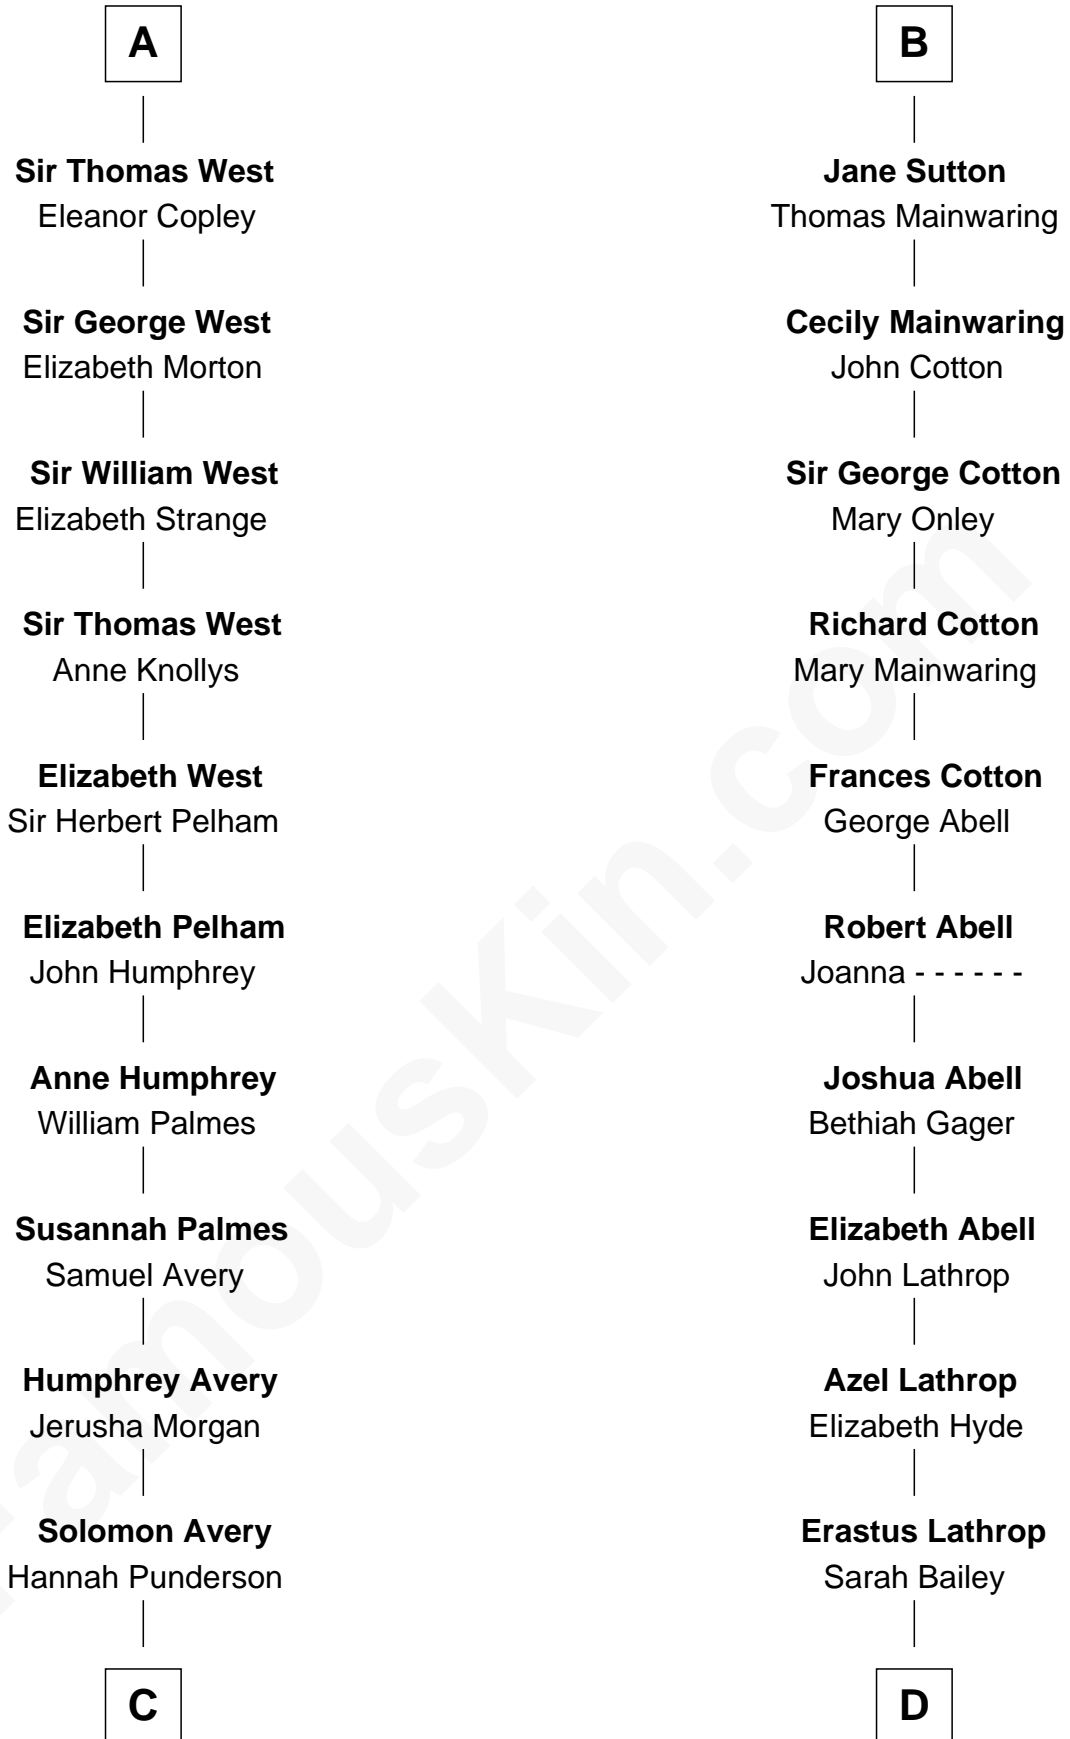

# FamousKin.com Relationship Chart of

**John D. Rockefeller**

*Founder of the Standard Oil Company*

19th cousin 1 time removed of

**Marjorie Post**

*Founder of General Foods*

**Sir Hugh le Despencer**

Aveline Basset

**C**

**Miles Avery**  
Malinda Pixley

**Lucy Avery**  
Godfrey Lewis Rockefeller

**William Avery Rockefeller**  
Eliza Davison

**John D. Rockefeller**  
*Founder of the Standard Oil Company*

**D**

**Caroline Cushman Lathrop**  
Charles Rollin Post

**Charles William Post**  
Elle Letitia Merriweather

**Marjorie Post**  
*Founder of General Foods*

FamousKin.com