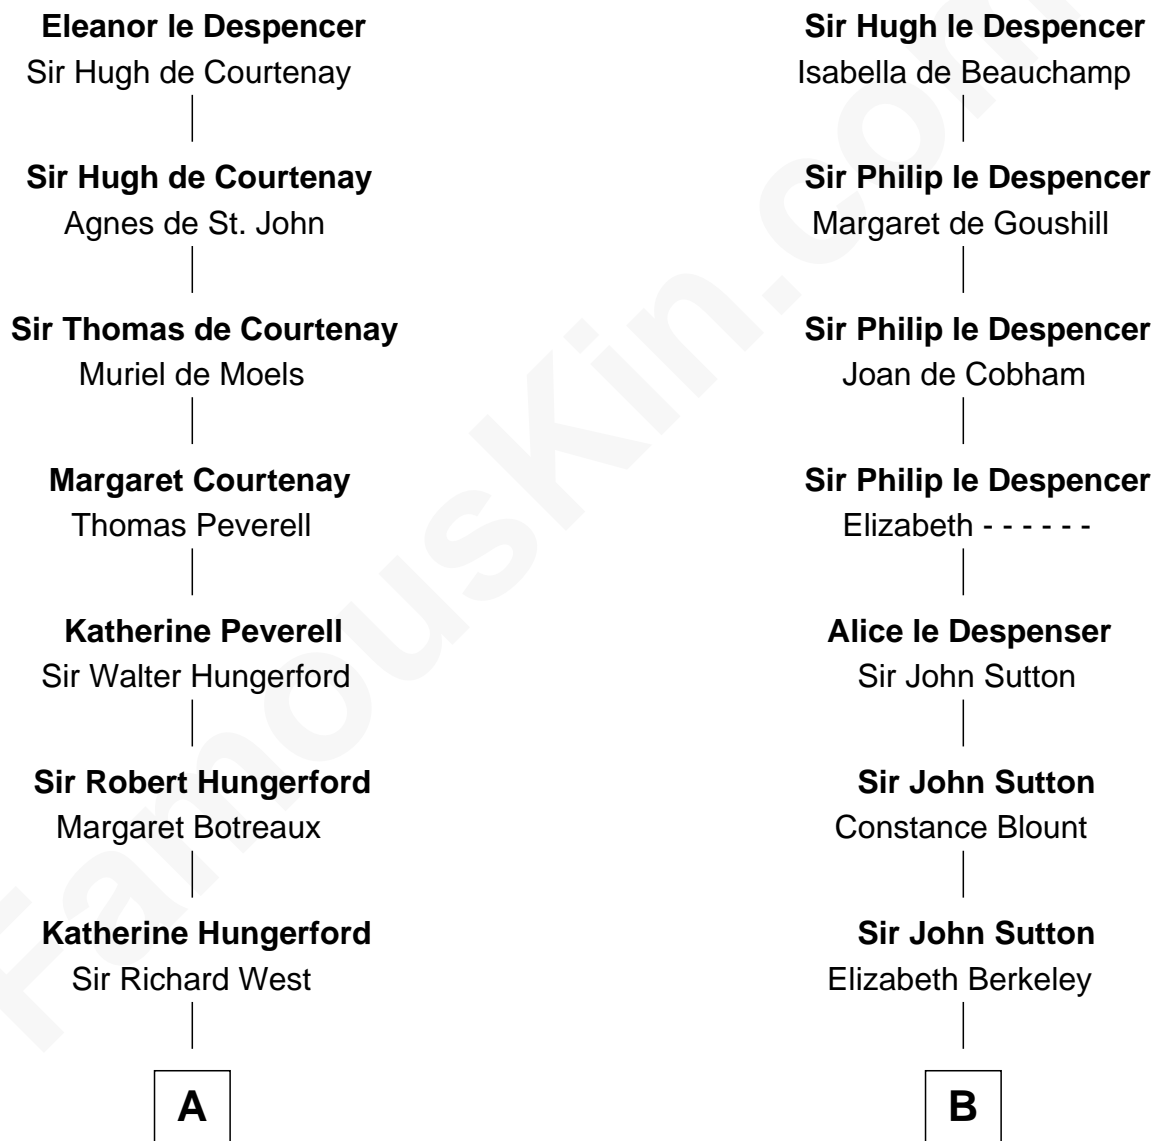

# FamousKin.com Relationship Chart of

**John D. Rockefeller**

*Founder of the Standard Oil Company*

19th cousin 1 time removed of

**Marjorie Post**

*Founder of General Foods*

**Sir Hugh le Despencer**

Aveline Basset

**C**

**Miles Avery**  
Malinda Pixley

**Lucy Avery**  
Godfrey Lewis Rockefeller

**William Avery Rockefeller**  
Eliza Davison

**John D. Rockefeller**  
*Founder of the Standard Oil Company*

**D**

**Caroline Cushman Lathrop**  
Charles Rollin Post