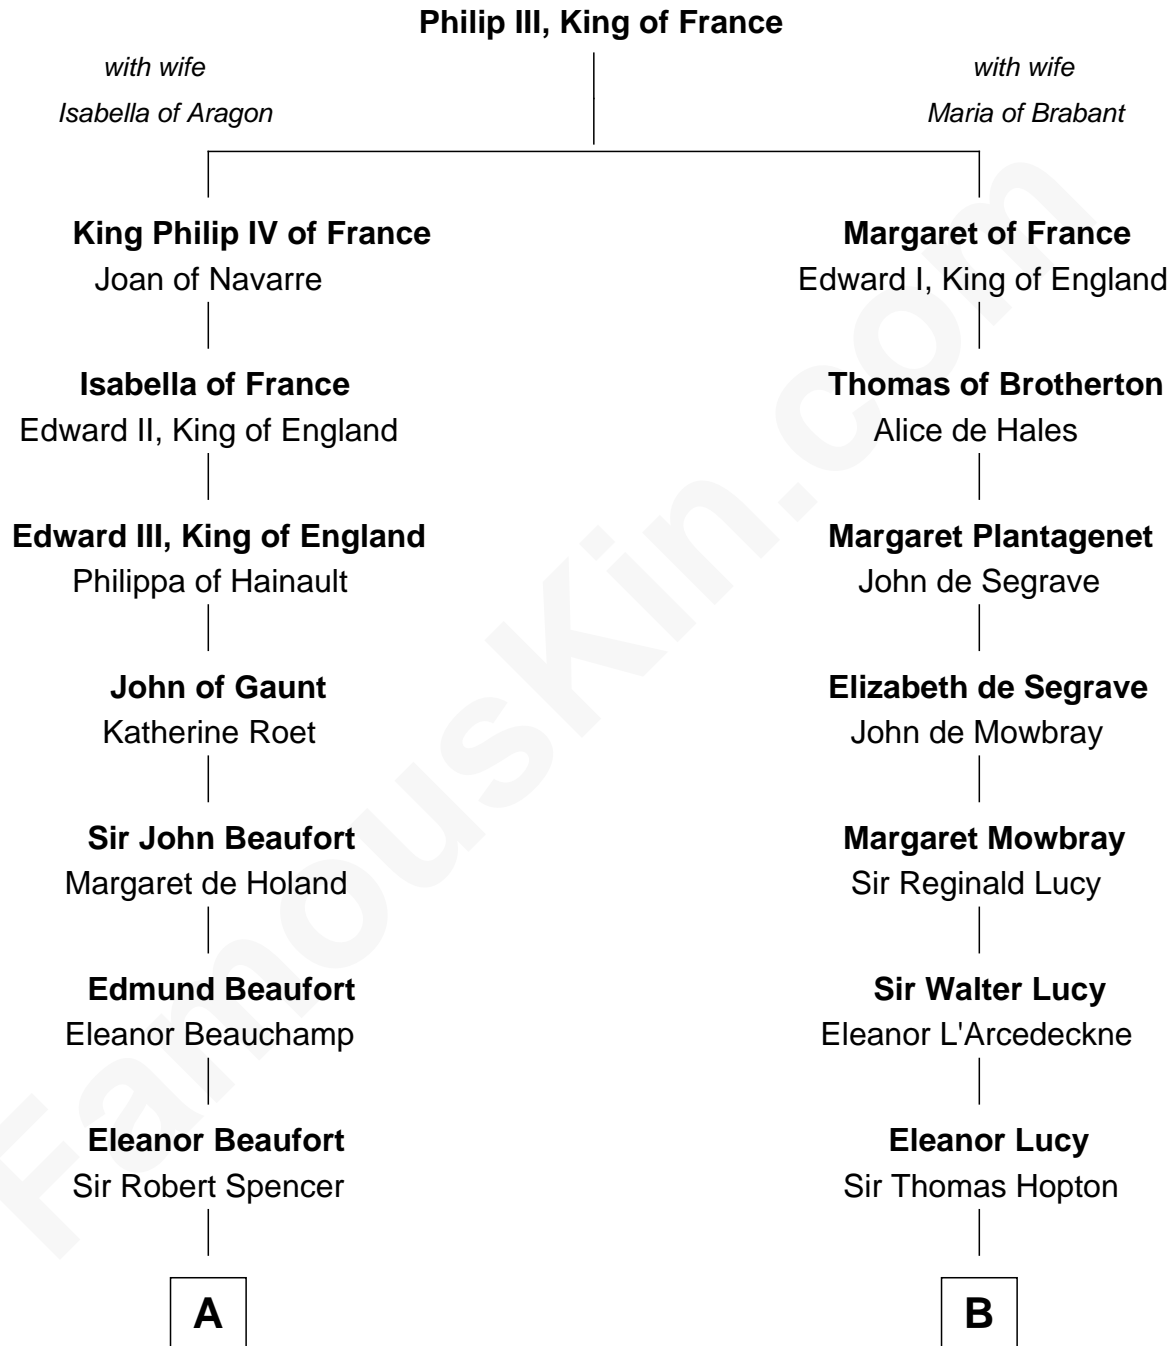

FamousKin.com Relationship Chart of

John D. Rockefeller

Founder of the Standard Oil Company

20th cousin 1 time removed of

Marjorie Post

Founder of General Foods

C

Miles Avery
Malinda Pixley

Lucy Avery
Godfrey Lewis Rockefeller

William Avery Rockefeller
Eliza Davison

John D. Rockefeller
Founder of the Standard Oil Company

D

Azel Lathrop
Elizabeth Hyde

Erastus Lathrop
Sarah Bailey

Caroline Cushman Lathrop
Charles Rollin Post