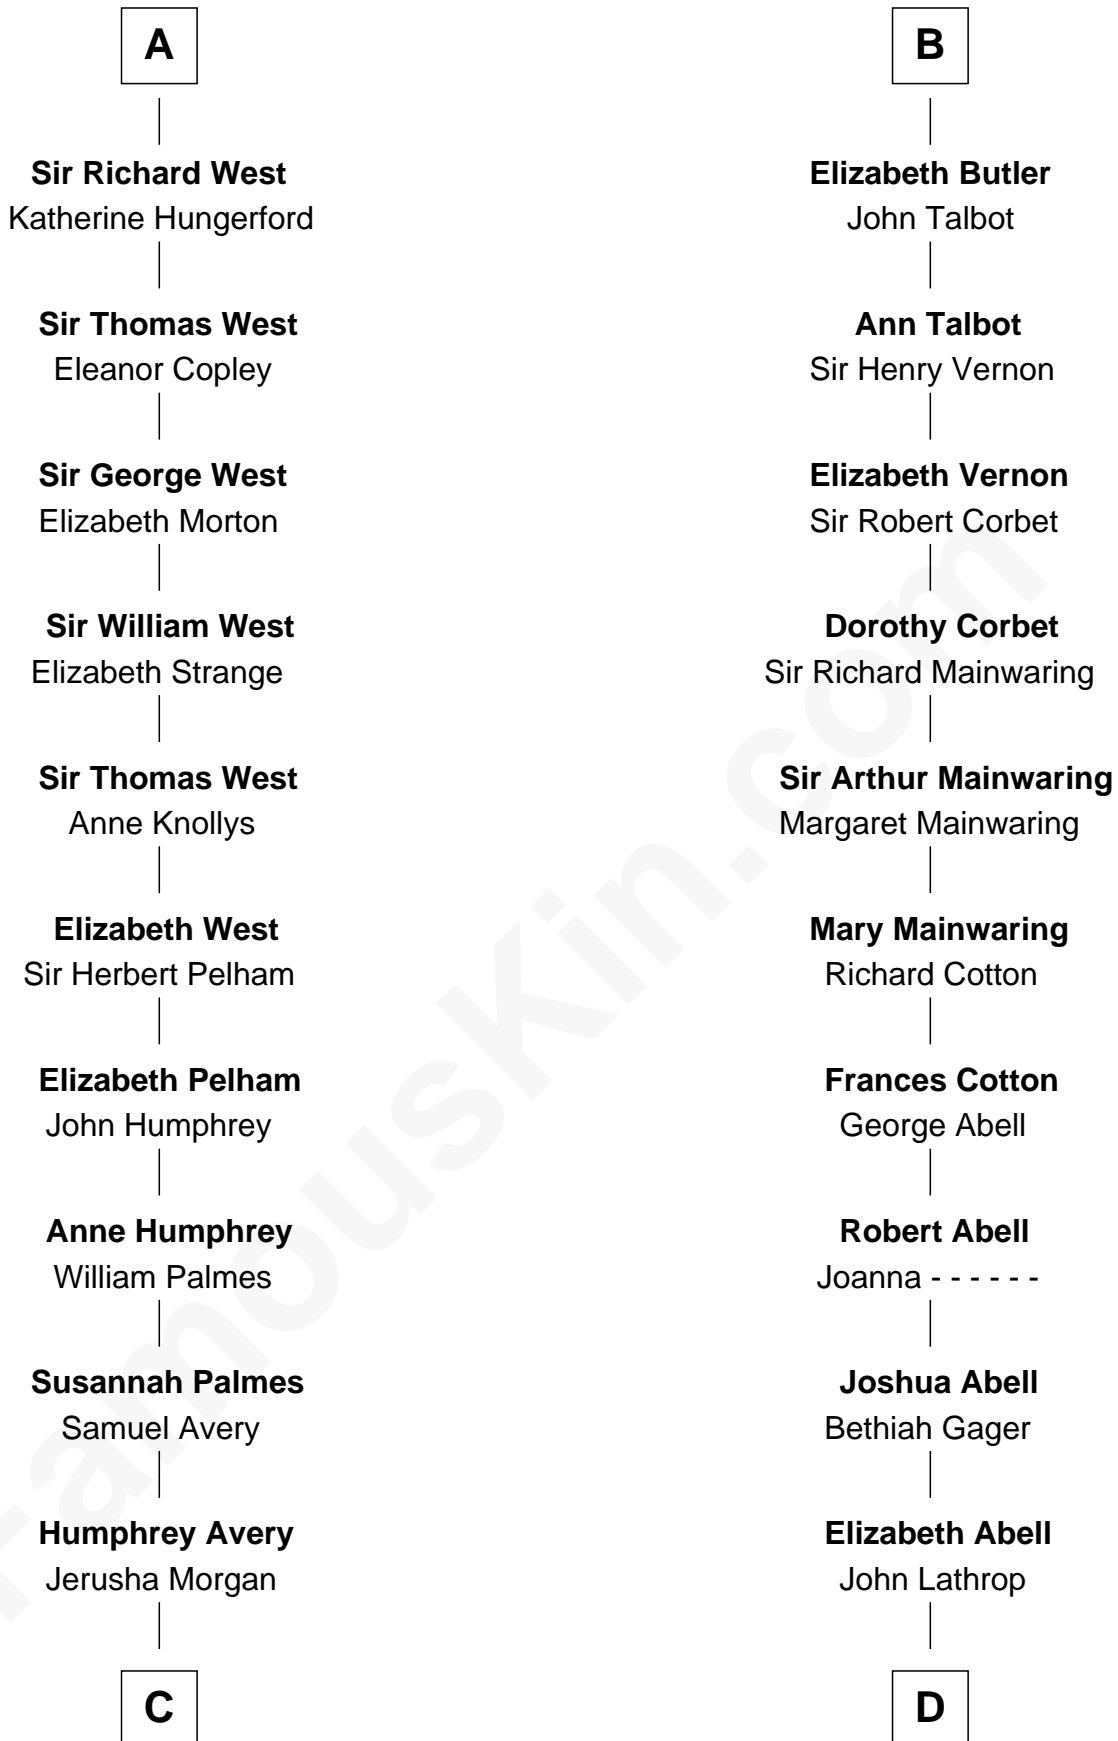

# FamousKin.com Relationship Chart of

**John D. Rockefeller**

*Founder of the Standard Oil Company*

21st cousin of

**Marjorie Post**

*Founder of General Foods*

**Ramon Berenguer IV of Provence**

Beatrice of Savoy

**Eleanor of Provence**  
Henry III, King of England

**Edmund Plantagenet**  
Blanche of Artois

**Henry Plantagenet**  
Maud de Chaworth

**Joan of Lancaster**  
John de Mowbray

**Eleanor Mowbray**  
Roger de la Warre

**Joan de la Warre**  
Sir Thomas West

**Sir Reynold West**  
Margaret Thorley

**A**

**Eleanor of Provence**  
Henry III, King of England

**Edward I, King of England**  
Eleanor of Castile

**Elizabeth Plantagenet**  
Humphrey de Bohun

**Eleanor de Bohun**  
Sir James le Boteler

**James le Boteler**  
Elizabeth Darcy

**James Butler**  
Anne de Welles

**James Butler**  
Joan Beauchamp

**B**

**C**

**Solomon Avery**  
Hannah Punderson

**Miles Avery**  
Malinda Pixley