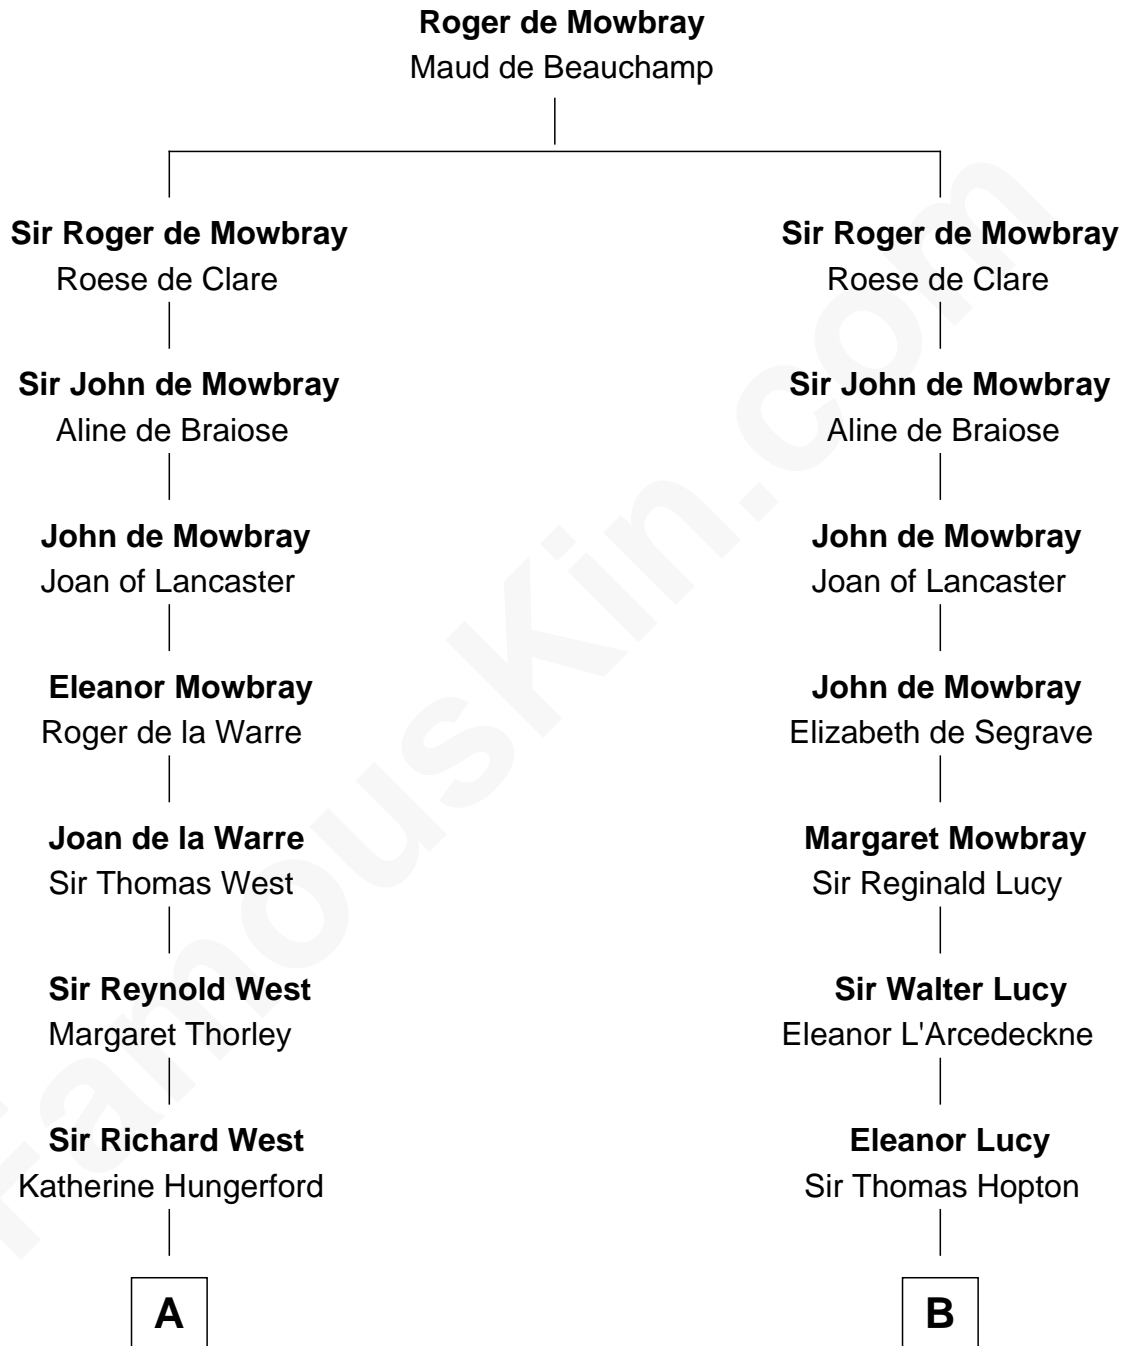

FamousKin.com Relationship Chart of

John D. Rockefeller

Founder of the Standard Oil Company

20th cousin 1 time removed of

Marjorie Post

Founder of General Foods

C

Miles Avery
Malinda Pixley

Lucy Avery
Godfrey Lewis Rockefeller

William Avery Rockefeller
Eliza Davison

John D. Rockefeller
Founder of the Standard Oil Company

D

Azel Lathrop
Elizabeth Hyde

Erastus Lathrop
Sarah Bailey

Caroline Cushman Lathrop
Charles Rollin Post

Charles William Post
Elle Letitia Merriweather

Marjorie Post
Founder of General Foods