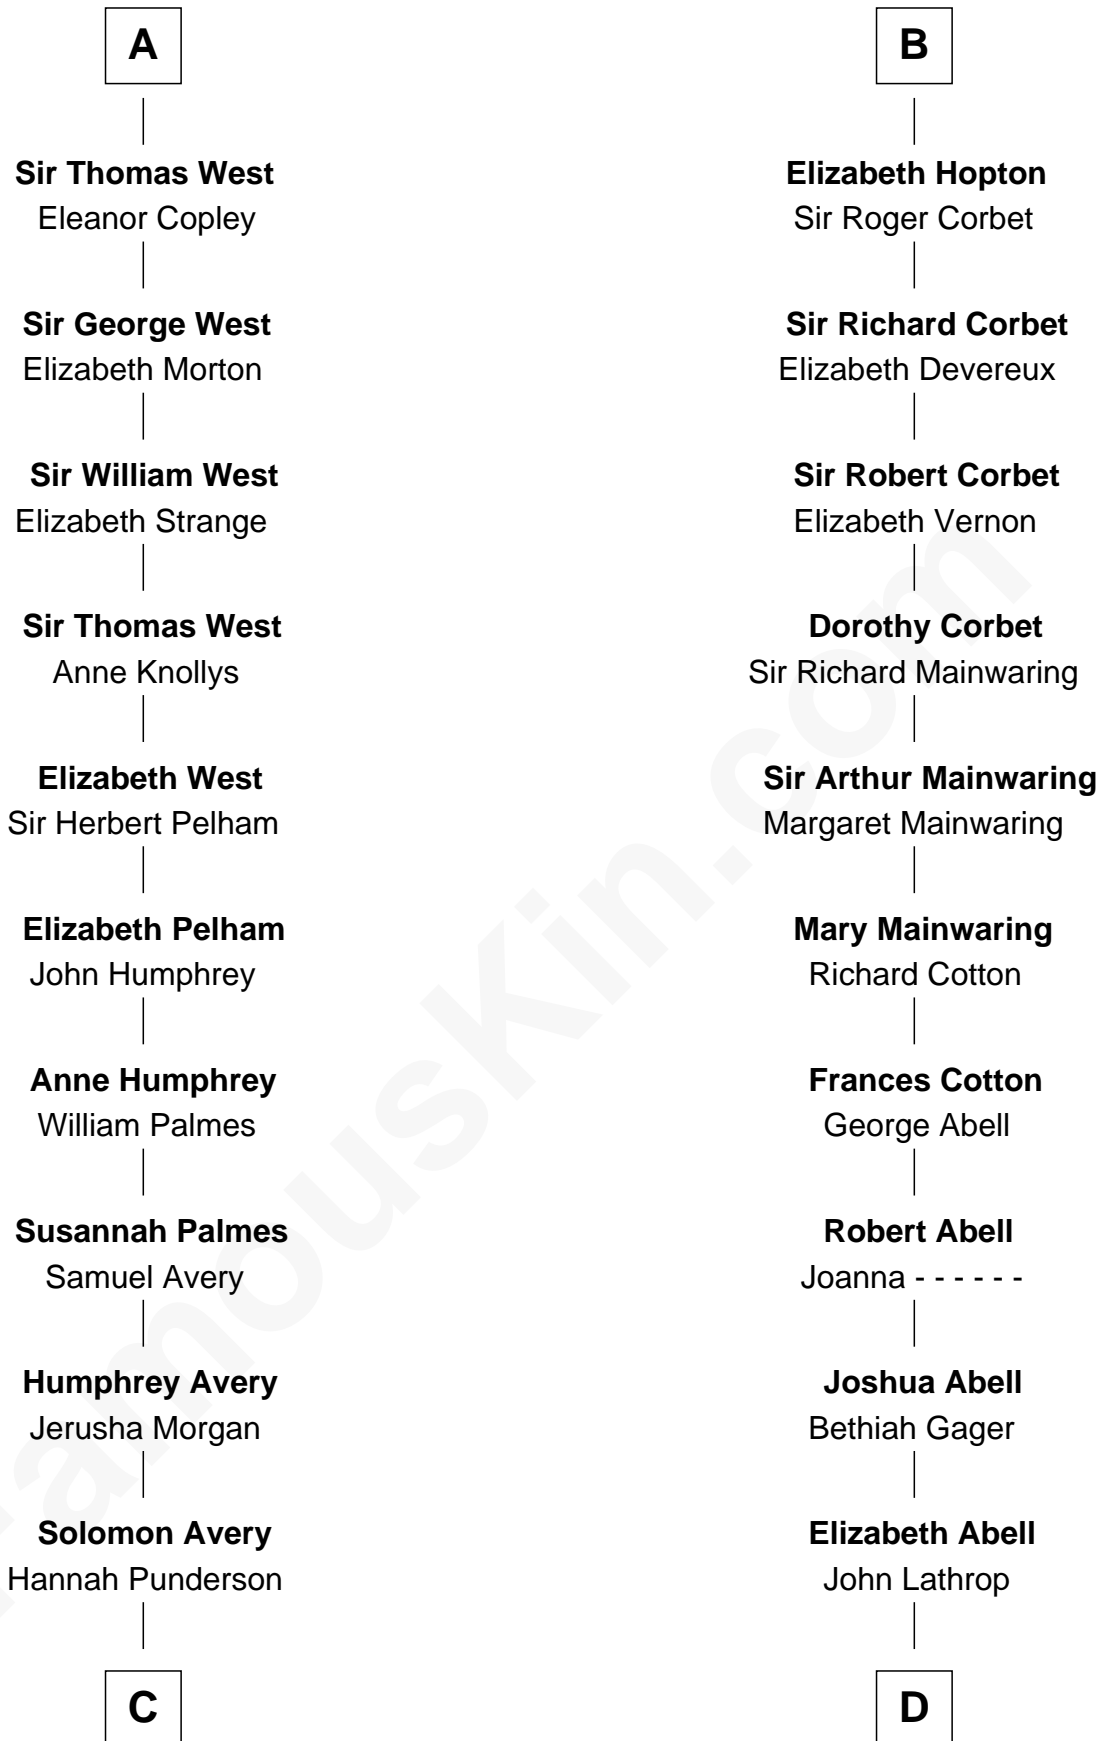

FamousKin.com Relationship Chart of

John D. Rockefeller

Founder of the Standard Oil Company

20th cousin 1 time removed of

Marjorie Post

Founder of General Foods

C

Miles Avery
Malinda Pixley

Lucy Avery
Godfrey Lewis Rockefeller

William Avery Rockefeller
Eliza Davison

John D. Rockefeller
Founder of the Standard Oil Company

D

Azel Lathrop
Elizabeth Hyde

Erastus Lathrop
Sarah Bailey

Caroline Cushman Lathrop
Charles Rollin Post

Charles William Post
Elle Letitia Merriweather

Marjorie Post
Founder of General Foods