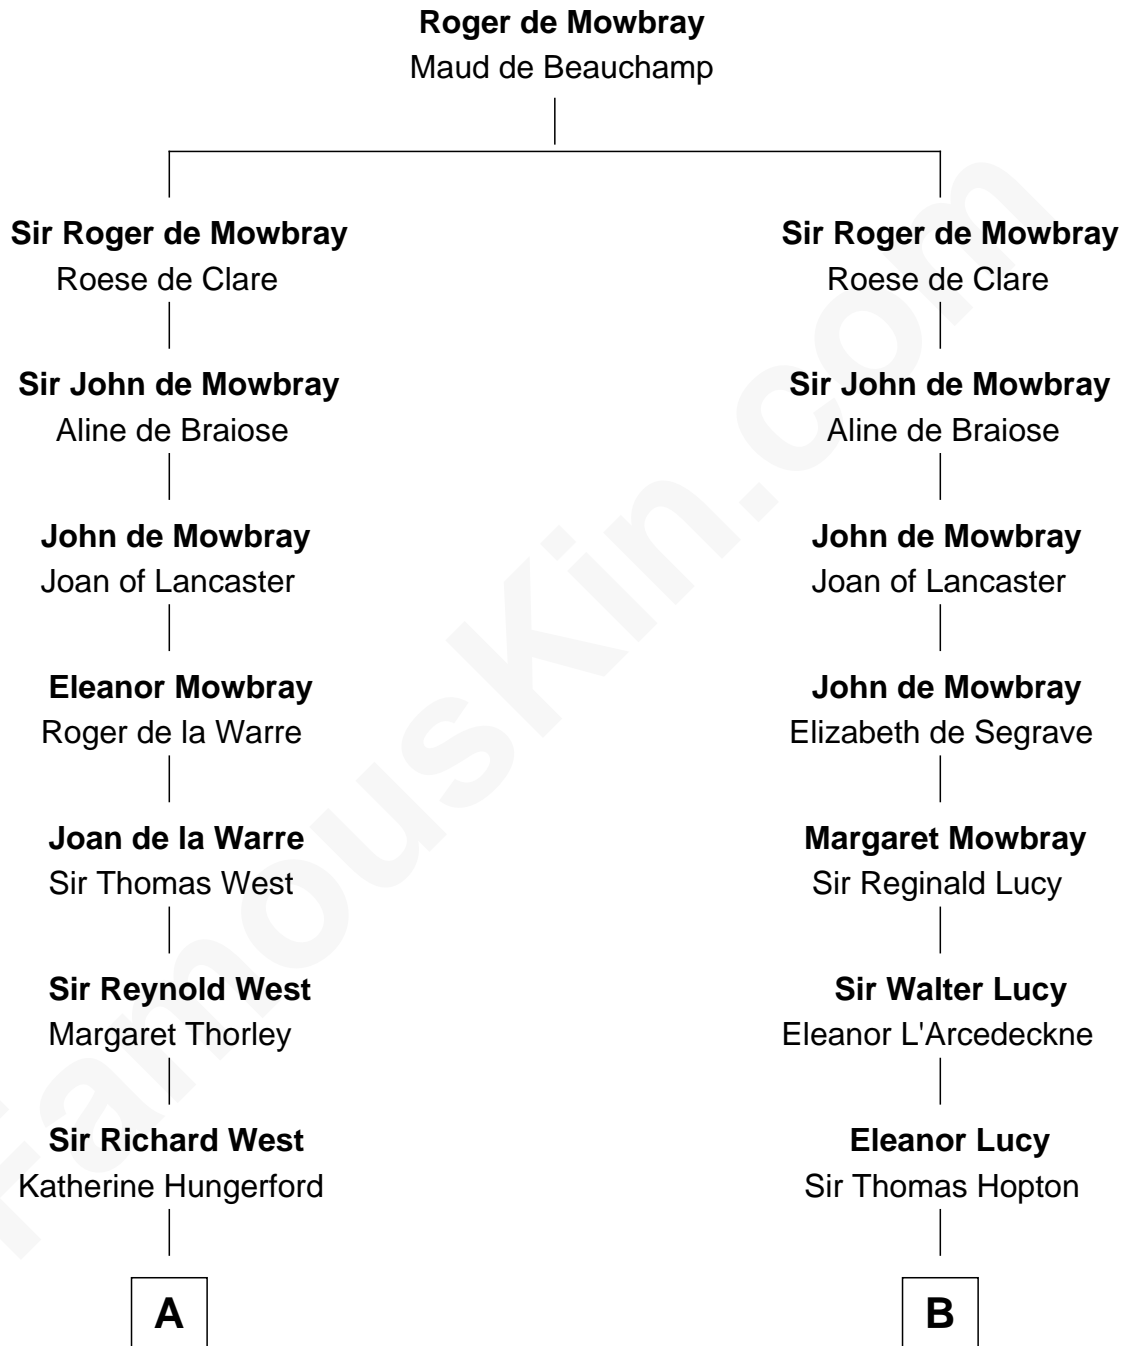

FamousKin.com Relationship Chart of

John D. Rockefeller

Founder of the Standard Oil Company

20th cousin of

C. W. Post

Founder of Post Cereals

C

Miles Avery
Malinda Pixley

Lucy Avery
Godfrey Lewis Rockefeller

William Avery Rockefeller
Eliza Davison

John D. Rockefeller
Founder of the Standard Oil Company

D

Azel Lathrop
Elizabeth Hyde

Erastus Lathrop
Sarah Bailey

Caroline Cushman Lathrop
Charles Rollin Post