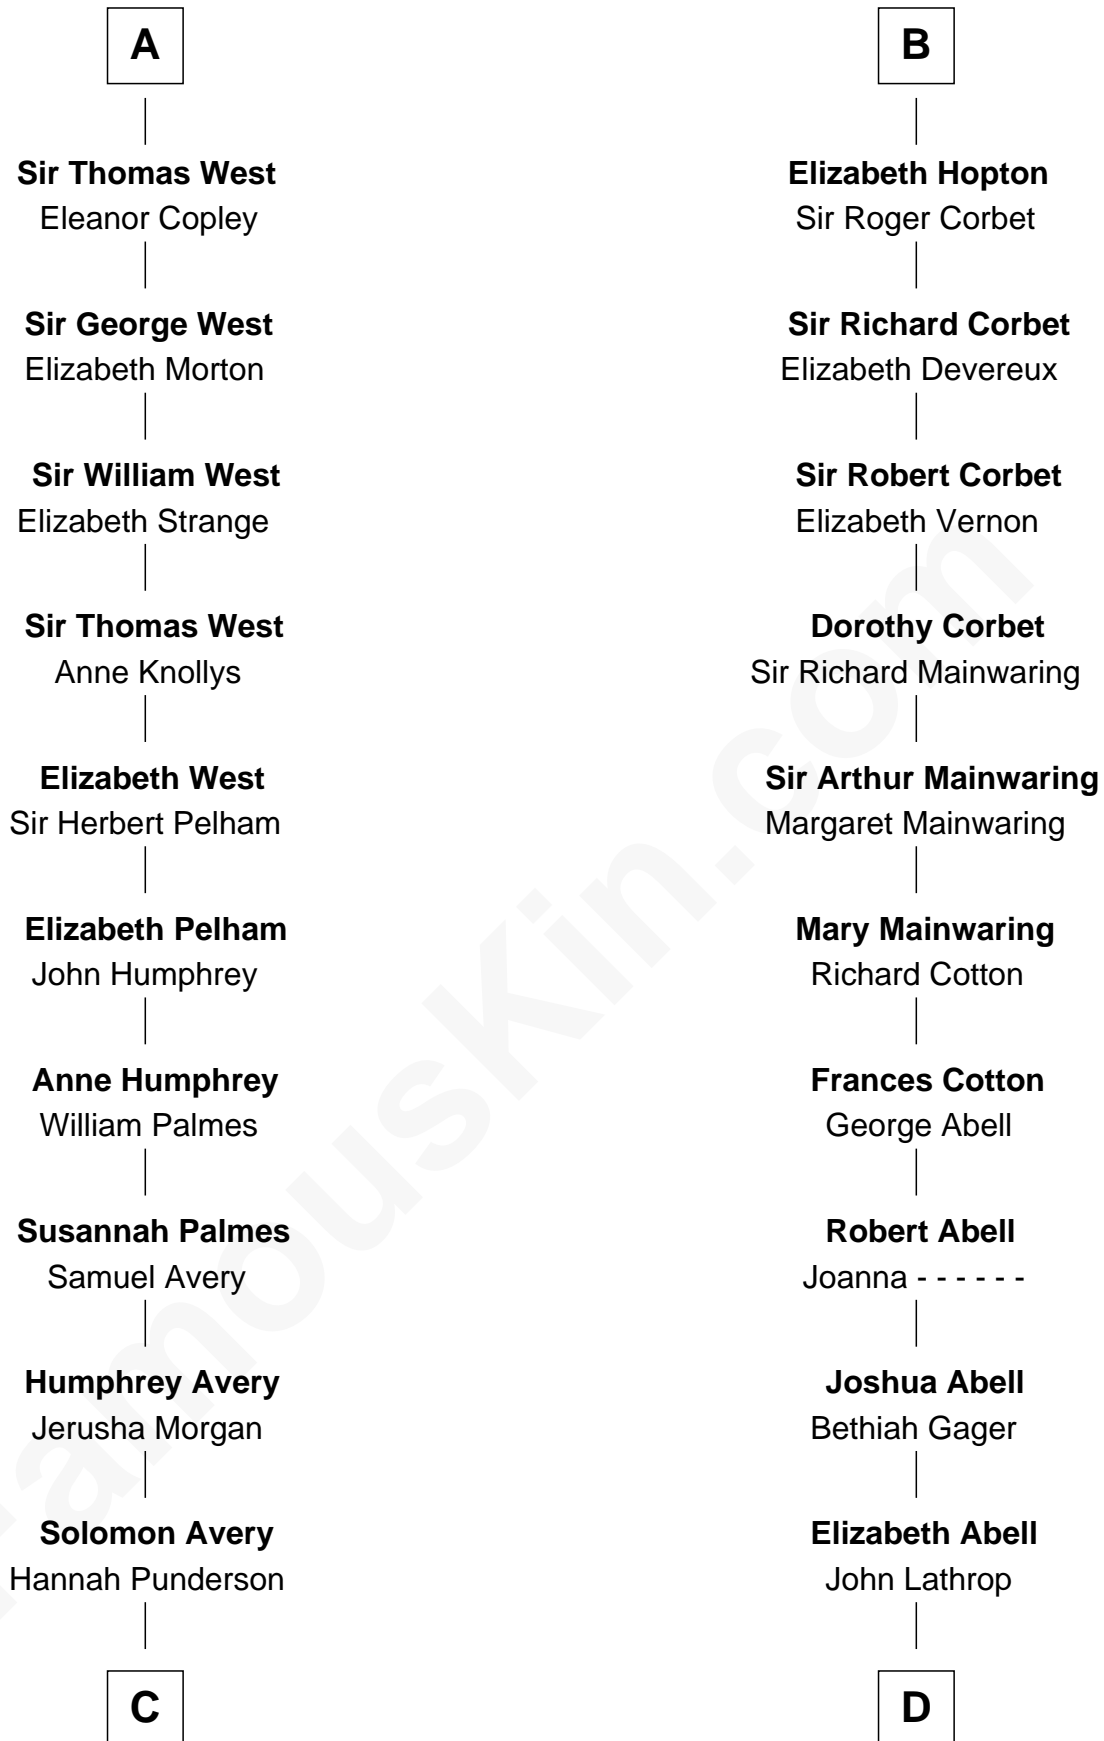

FamousKin.com Relationship Chart of

John D. Rockefeller

Founder of the Standard Oil Company

20th cousin of

C. W. Post

Founder of Post Cereals

C

Miles Avery
Malinda Pixley

Lucy Avery
Godfrey Lewis Rockefeller

William Avery Rockefeller
Eliza Davison

John D. Rockefeller
Founder of the Standard Oil Company

D

Azel Lathrop
Elizabeth Hyde

Erastus Lathrop
Sarah Bailey

Caroline Cushman Lathrop
Charles Rollin Post