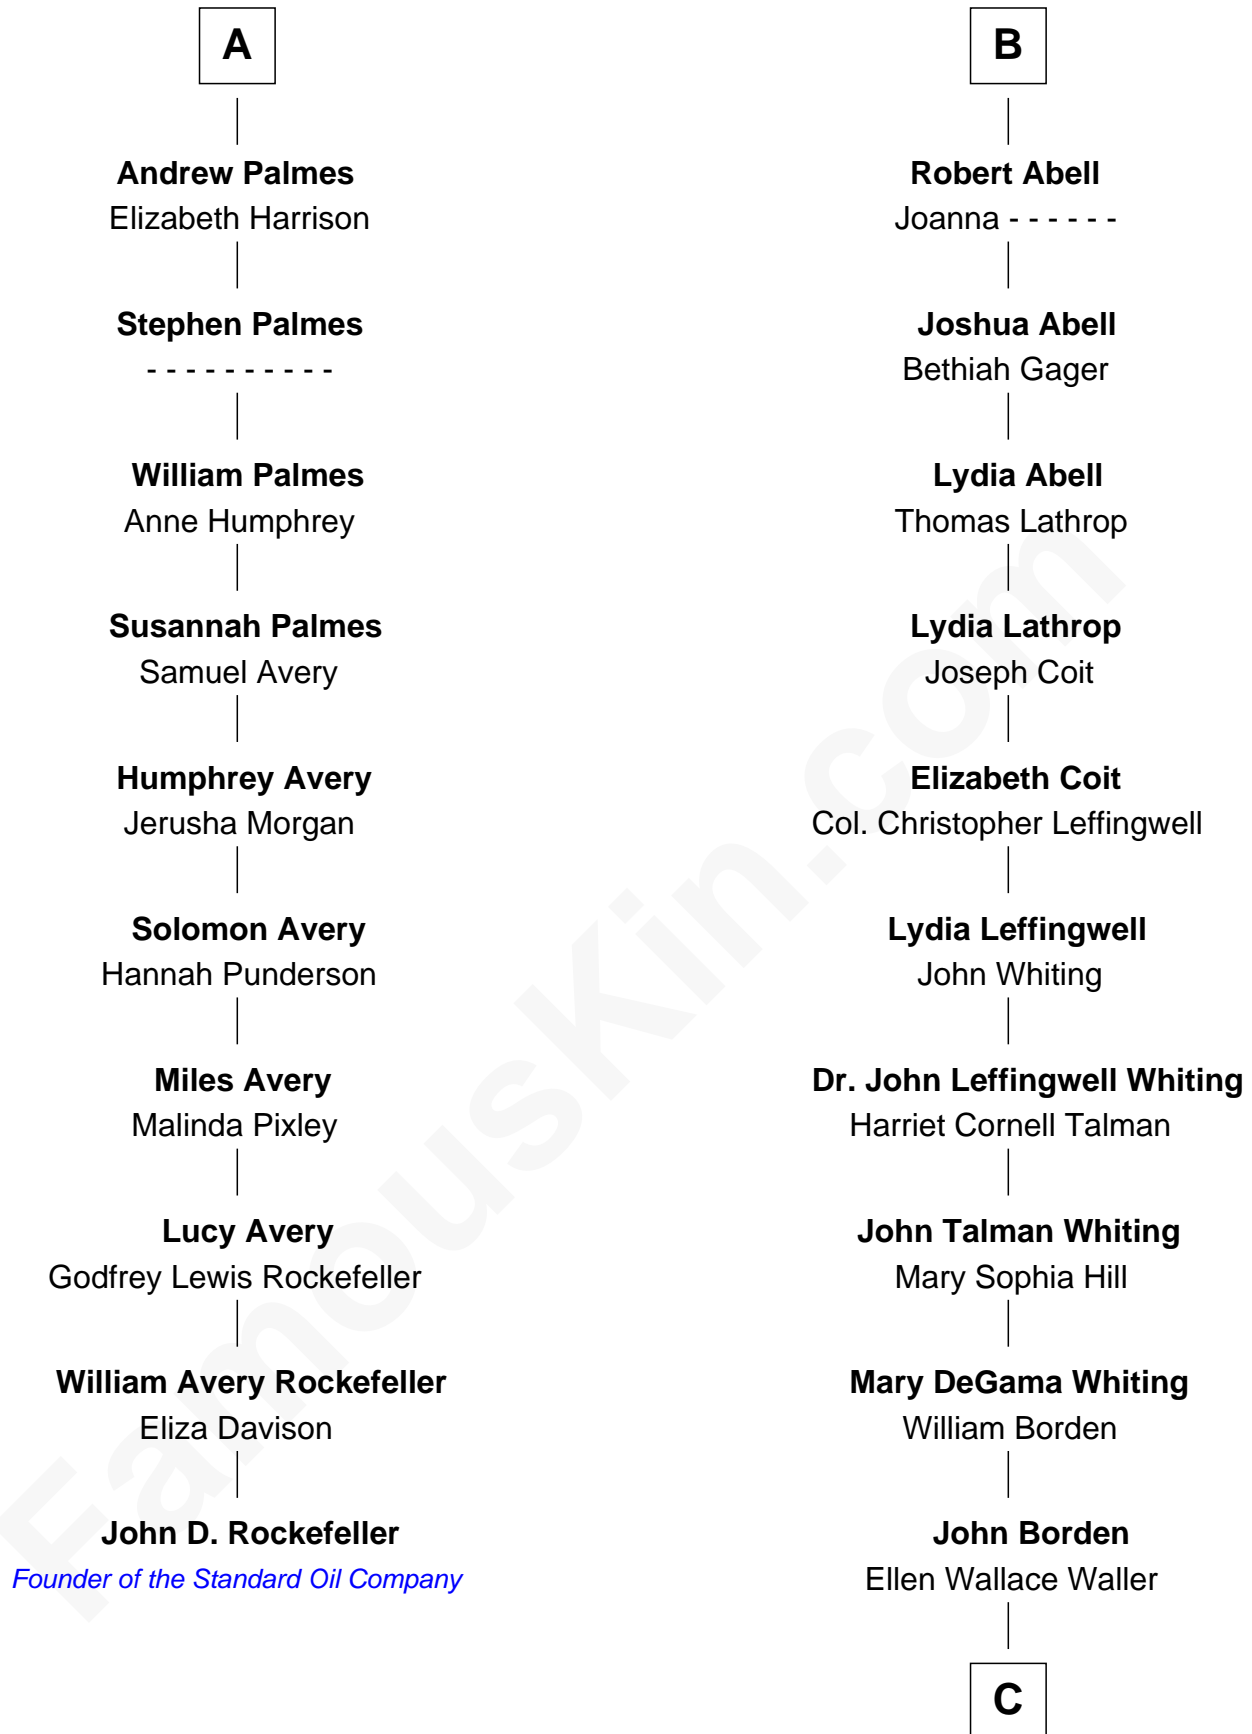

FamousKin.com Relationship Chart of

John D. Rockefeller

Founder of the Standard Oil Company

16th cousin 2 times removed of

Adlai Stevenson III

U.S. Senator from Illinois

Sir Walter Blount

Sancha de Ayala

Anne Windsor

Sir Roger Corbet

Margaret Corbet

Sir Francis Palmes

Sir Francis Palmes

Mary Hadnall

A

Constance Blount

Sir John Sutton

Sir John Sutton

Elizabeth Berkeley

Jane Sutton

Thomas Mainwaring

Cecily Mainwaring

John Cotton

Sir George Cotton

Mary Onley

Richard Cotton

Mary Mainwaring

Frances Cotton

George Abell

B

C

Ellen Borden
Adlai Ewing Stevenson