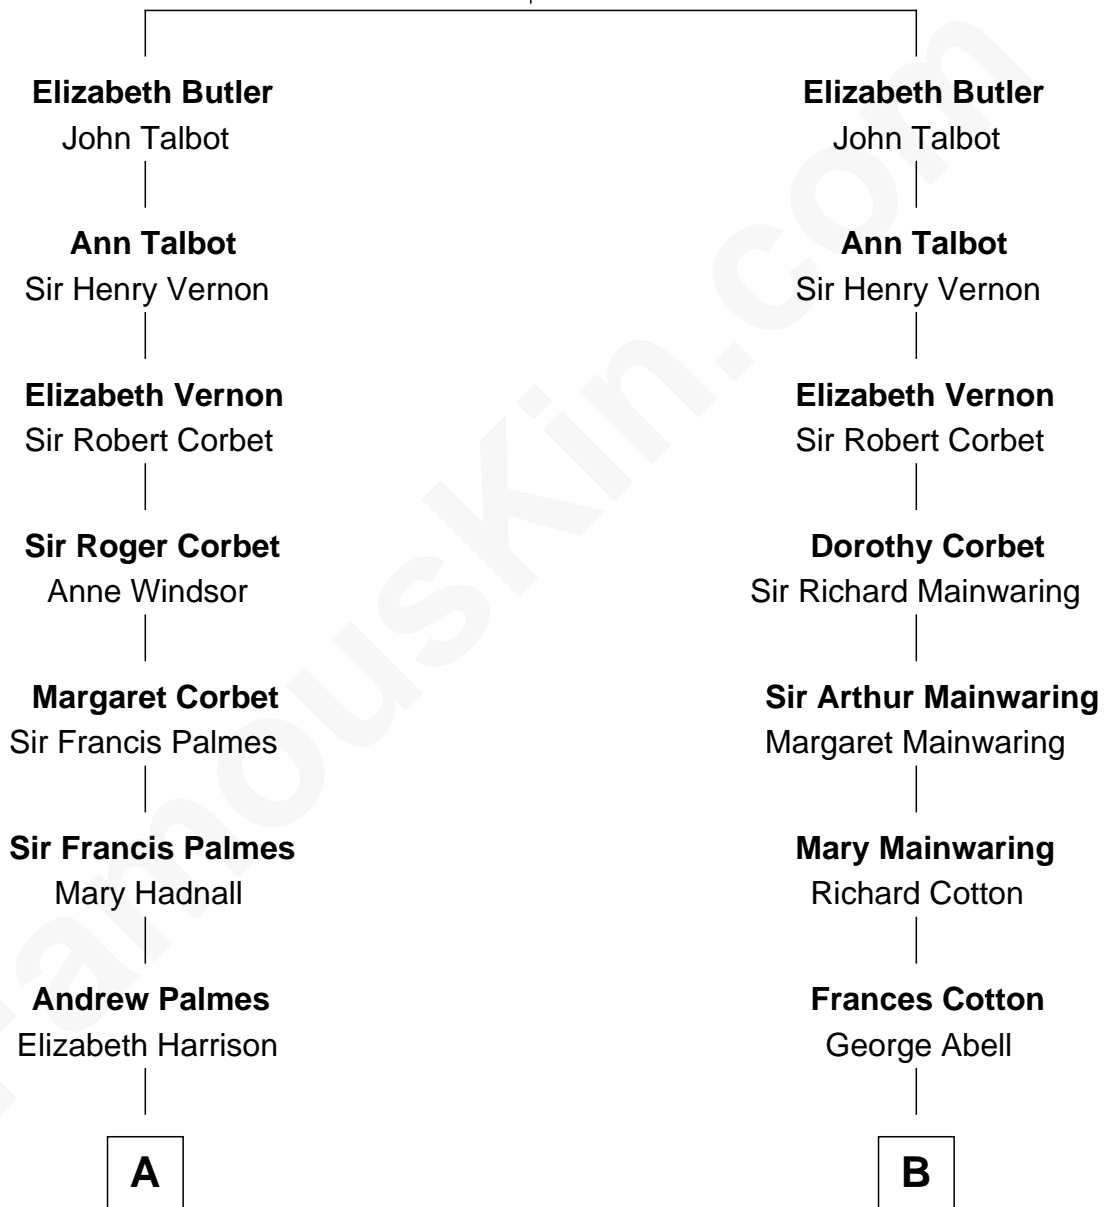

# FamousKin.com Relationship Chart of

**John D. Rockefeller**

*Founder of the Standard Oil Company*

15th cousin 3 times removed of

**Adlai Stevenson III**

*U.S. Senator from Illinois*

**James Butler**  
Joan Beauchamp

C

**Ellen Borden**  
Adlai Ewing Stevenson

**Adlai Stevenson III**  
*U.S. Senator from Illinois*

FamousKin.com