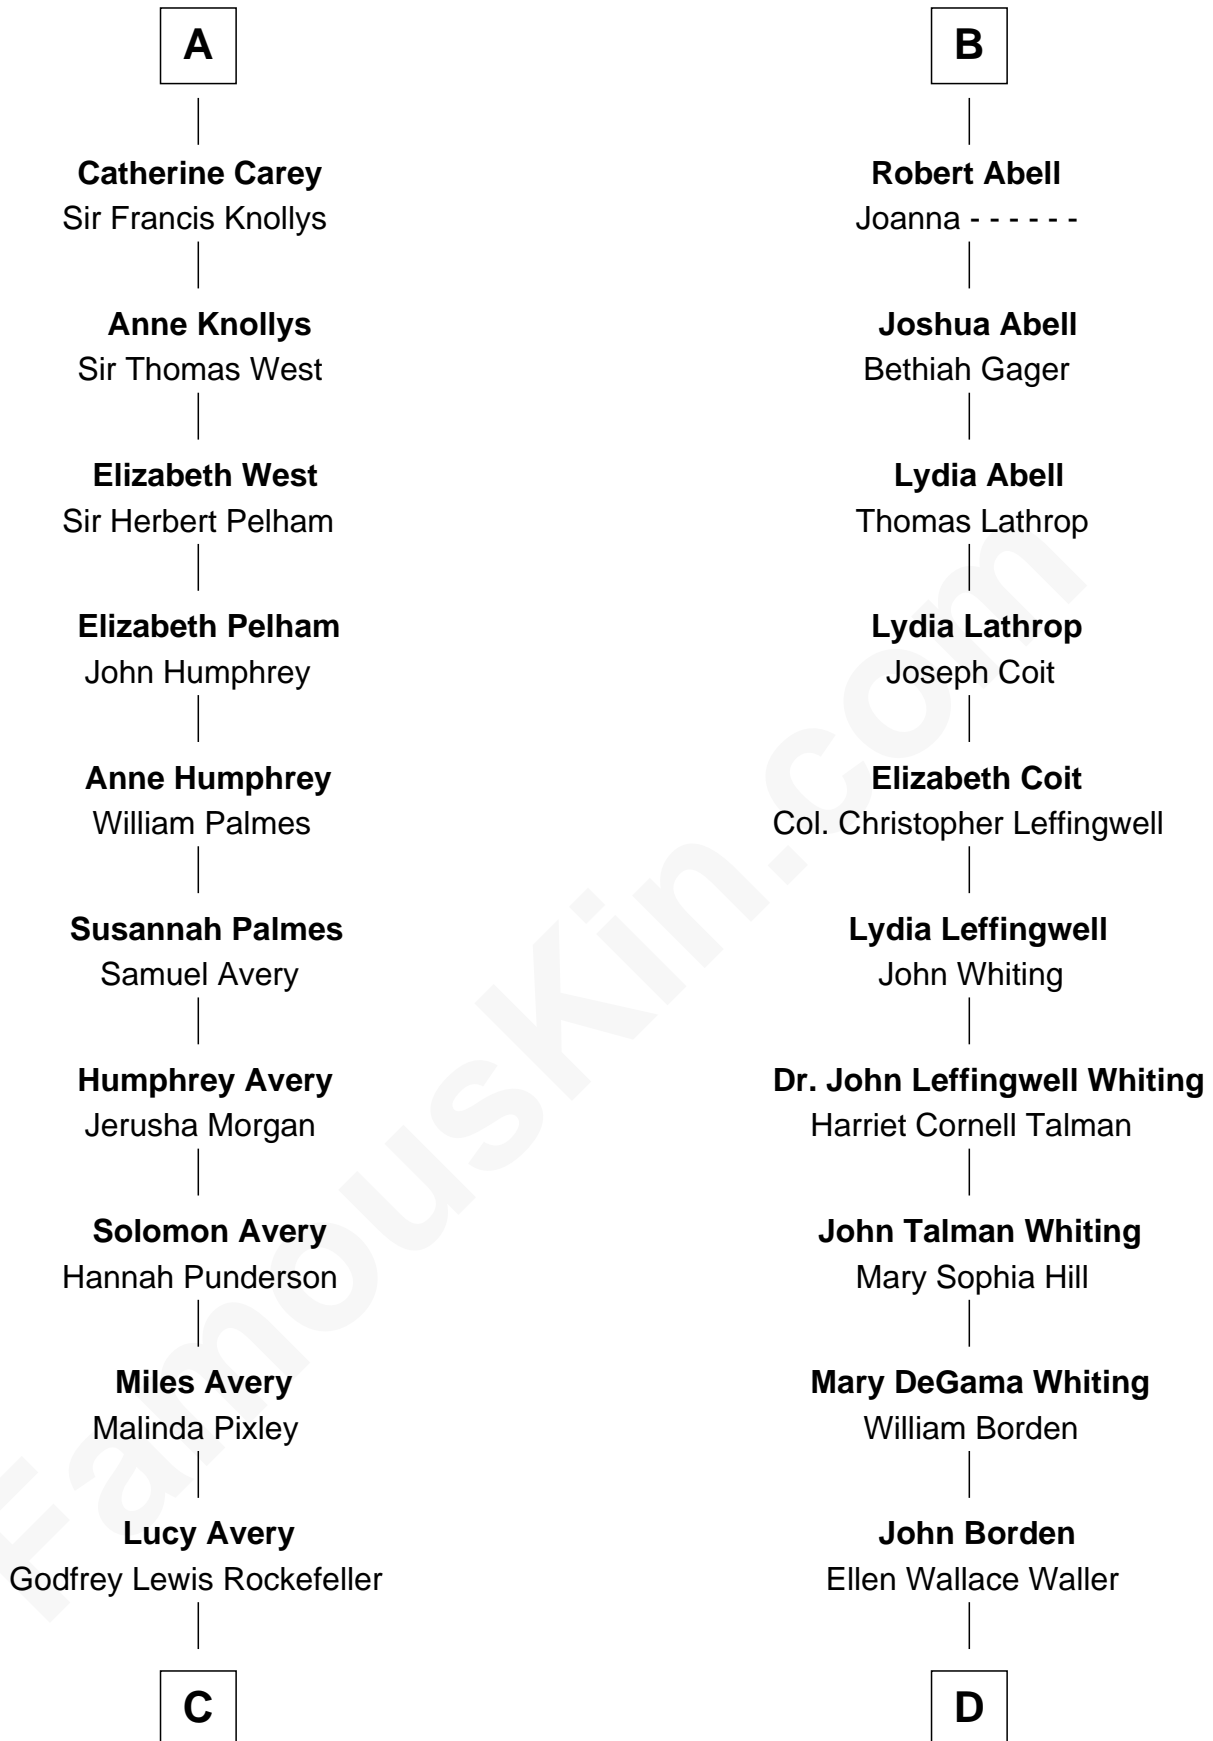

# FamousKin.com Relationship Chart of

**John D. Rockefeller**

*Founder of the Standard Oil Company*

18th cousin of

**Adlai Stevenson III**

*U.S. Senator from Illinois*

**Thomas de Berkeley**

*with wife  
Margaret de Mortimer*

**Elizabeth de Berkeley**  
Richard de Beauchamp

**Jane Sutton**  
Thomas Mainwaring

**Eleanor Beauchamp**  
Edmund Beaufort

**Cecily Mainwaring**  
John Cotton

**Eleanor Beaufort**  
Sir Robert Spencer

**Sir George Cotton**  
Mary Onley

**Margaret Spencer**  
Sir Thomas Carey

**Richard Cotton**  
Mary Mainwaring

**Sir William Carey**  
Mary Boleyn

**Frances Cotton**  
George Abell

**A**

**B**

**C**

**William Avery Rockefeller**

Eliza Davison

**John D. Rockefeller**

*Founder of the Standard Oil Company*

**D**

**Ellen Borden**

Adlai Ewing Stevenson

**Adlai Stevenson III**

*U.S. Senator from Illinois*