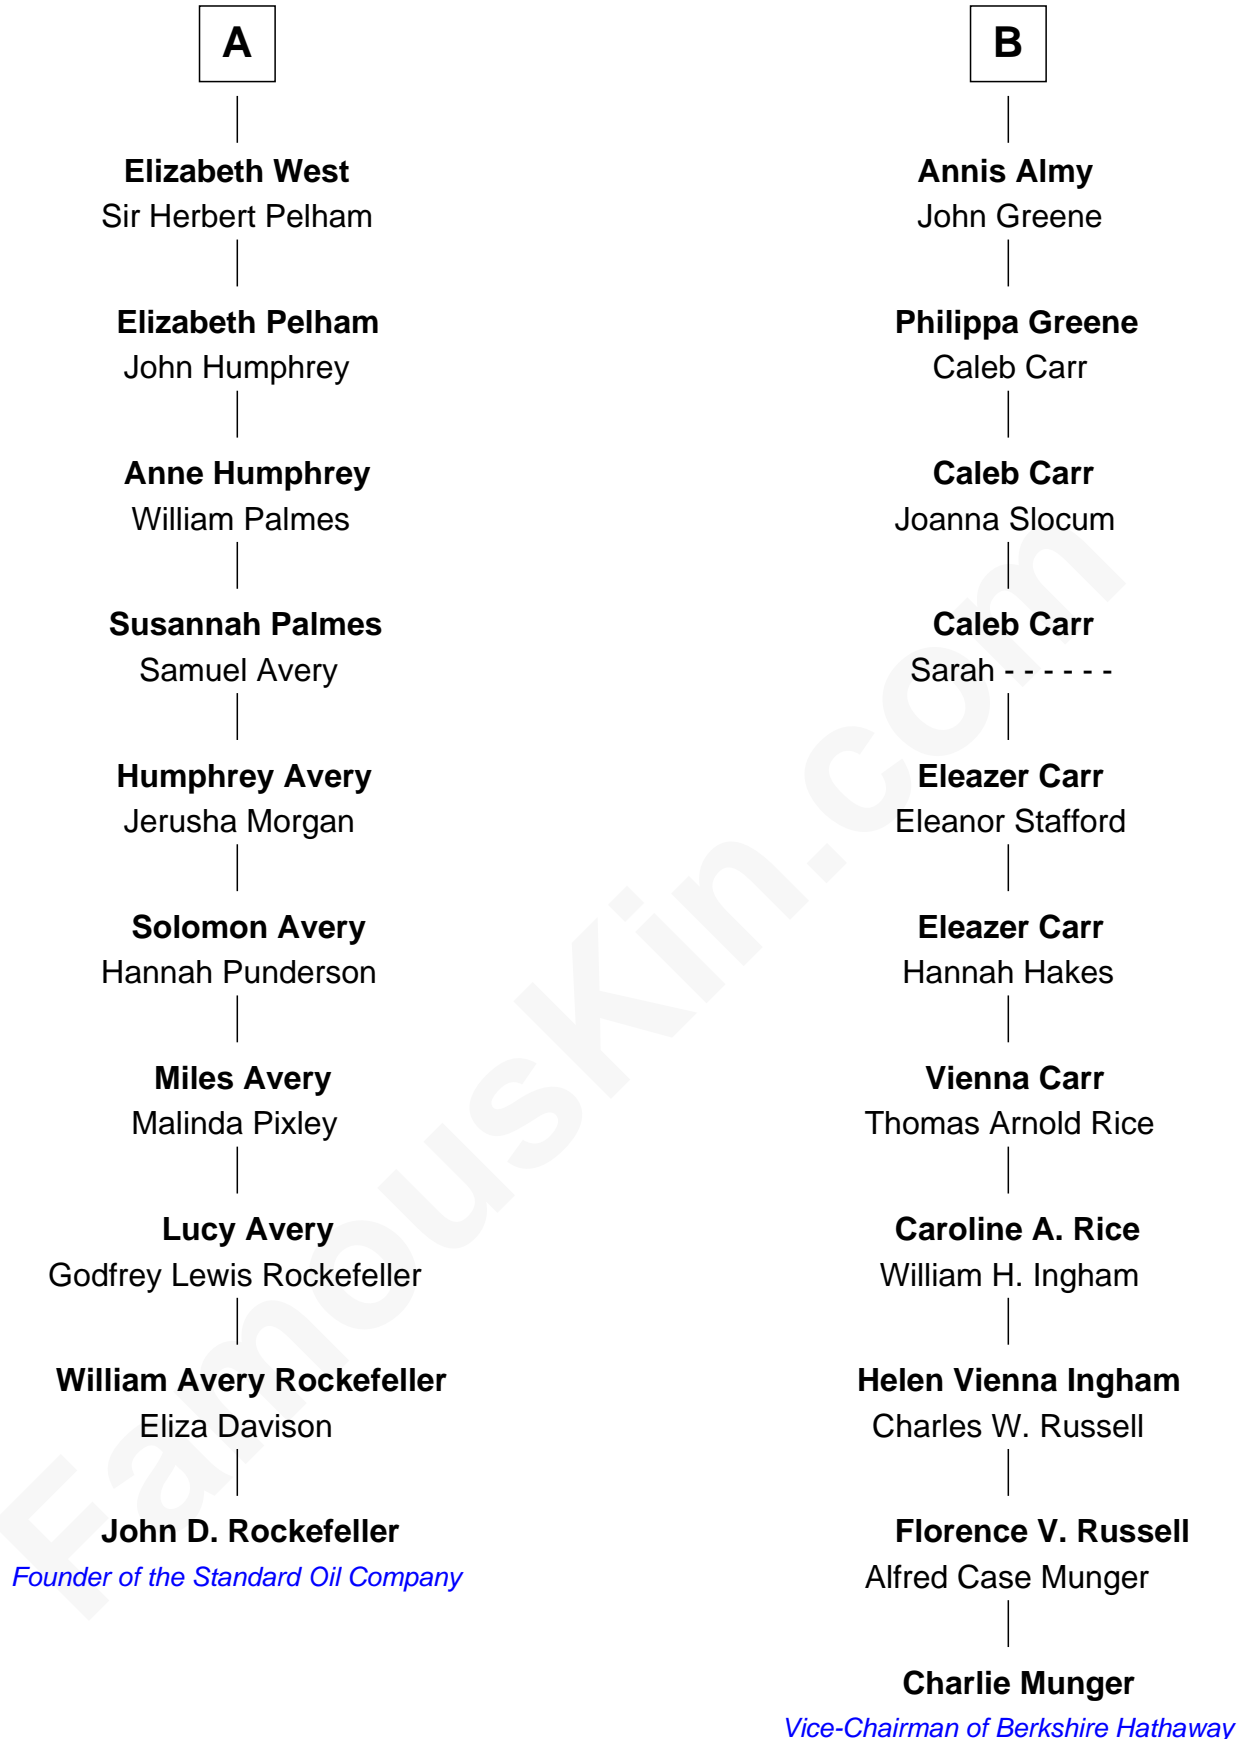

FamousKin.com Relationship Chart of

John D. Rockefeller

Founder of the Standard Oil Company

16th cousin 1 time removed of

Charlie Munger

Vice-Chairman of Berkshire Hathaway

Katherine Pabenham

with husband
Sir William Cheney

Katherine Fray

Elizabeth Tilney

Sir Thomas Howard

Sir Humphrey Stafford

Margaret Fogge

Elizabeth Howard

Thomas Boleyn

Sir Humphrey Stafford

Margaret Tame

Mary Boleyn

Sir William Carey

Ellen Stafford

Thomas Barlow

Catherine Carey

Sir Francis Knollys

Stafford Barlow

Anne Knollys

Sir Thomas West

Audrey Barlow

William Almy

A

B

Charlie Munger photo by [Nick Webb](#) (CC BY 2.0)