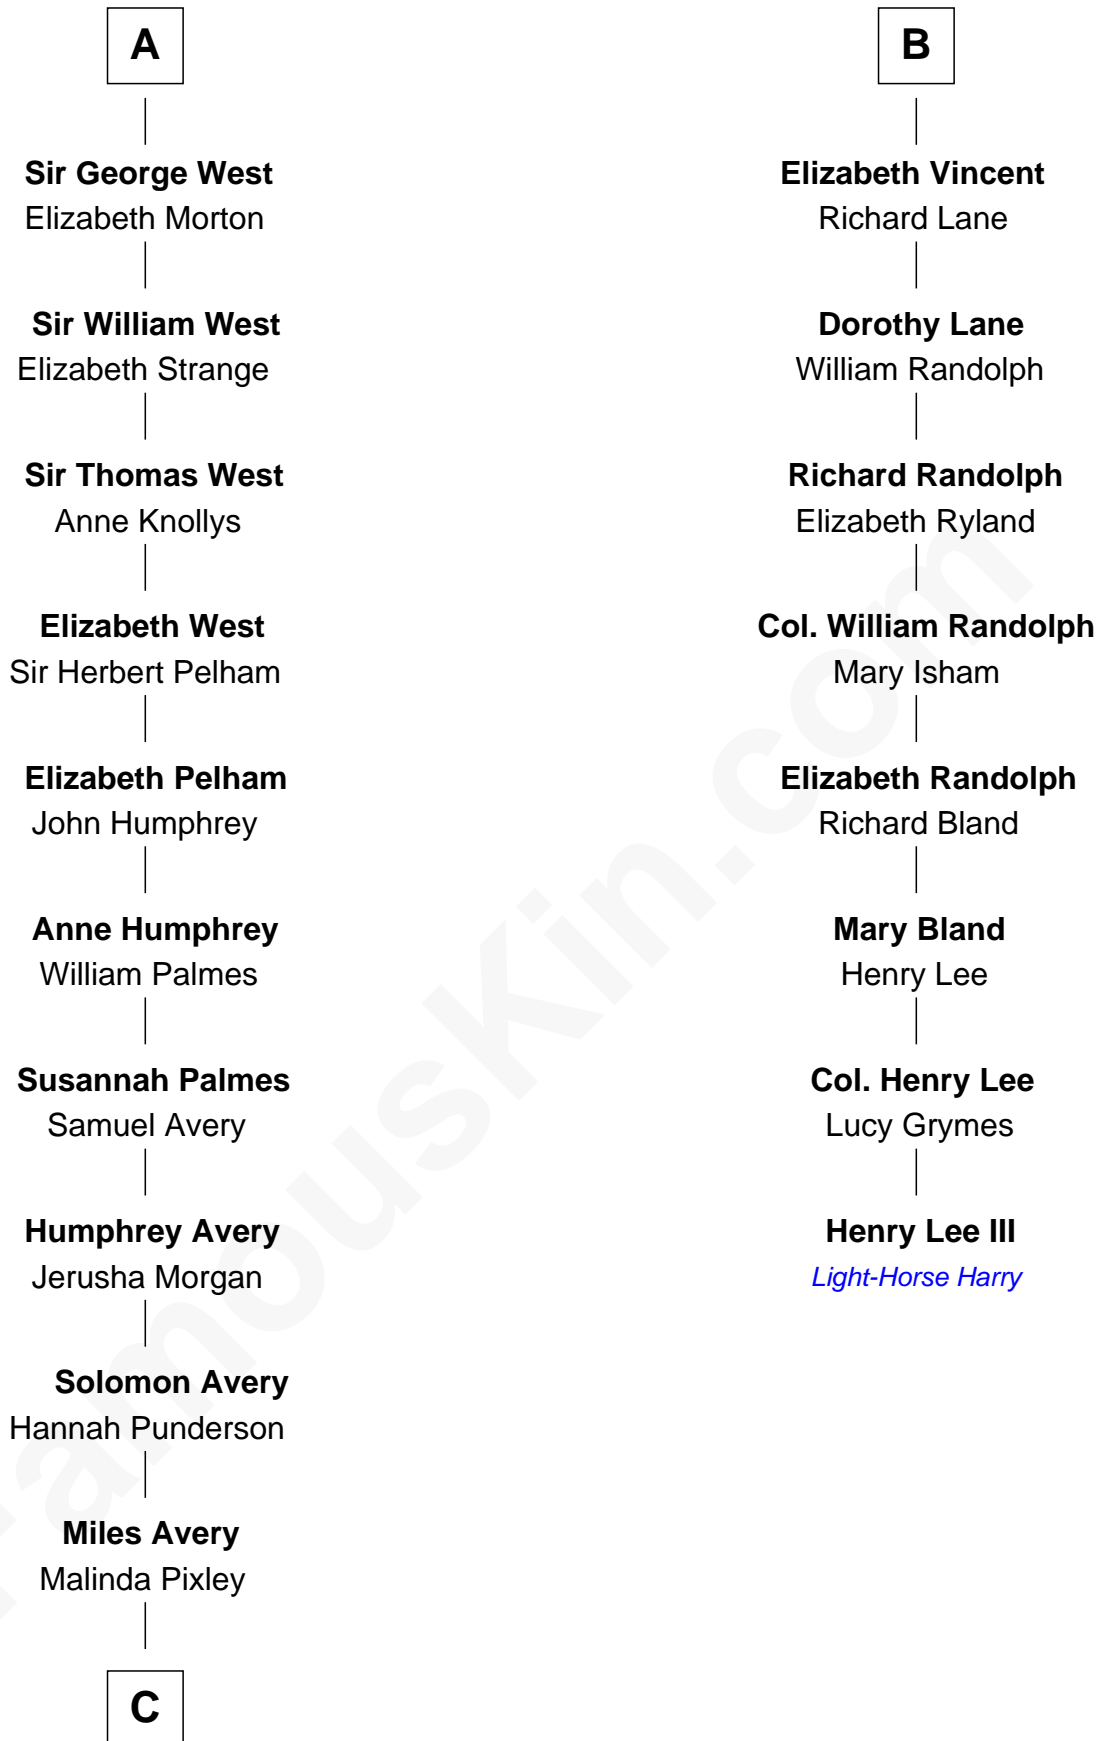

# FamousKin.com Relationship Chart of

**John D. Rockefeller**

*Founder of the Standard Oil Company*

14th cousin 5 times removed of

**Henry Lee III**

*9th Governor of Virginia*

**C**

—  
**Lucy Avery**

Godfrey Lewis Rockefeller

—  
**William Avery Rockefeller**

Eliza Davison

—  
**John D. Rockefeller**

*Founder of the Standard Oil Company*

FamousKin.com